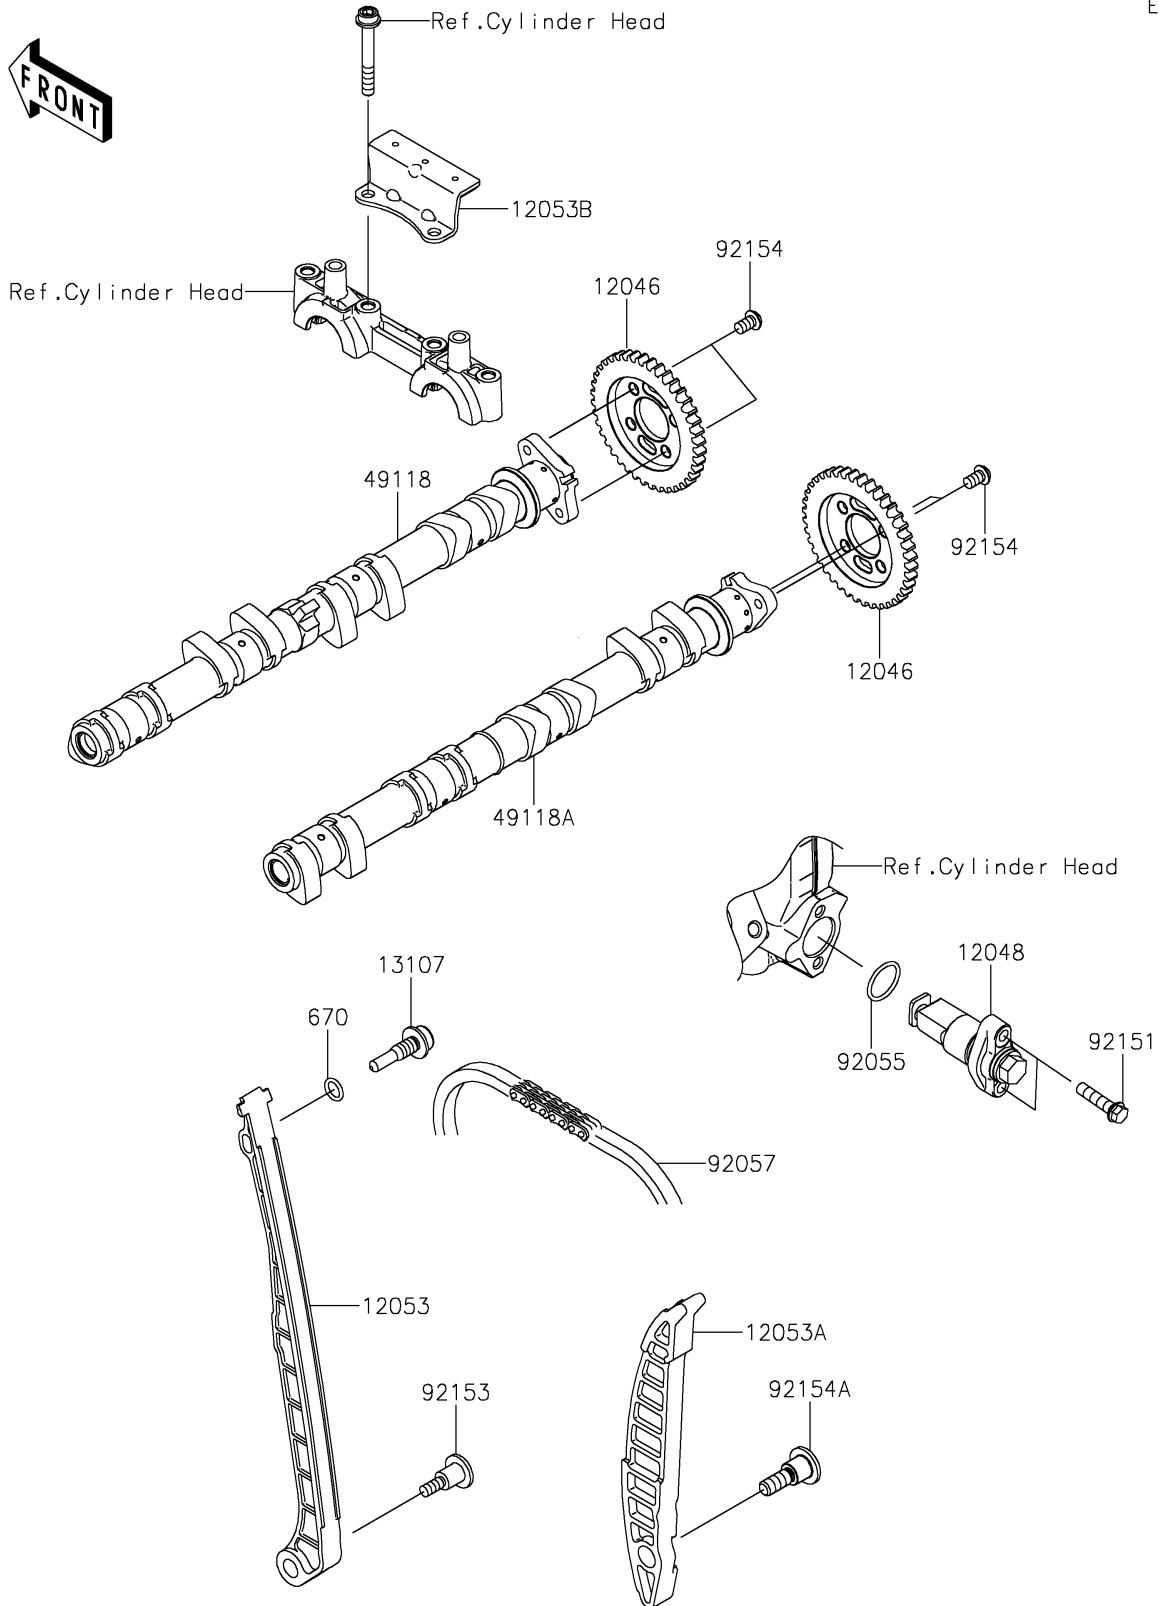

2025 Ridge Limited

PARTS DIAGRAM

Camshaft(s)/Tensioner

E1230

2025 Ridge Limited

PARTS LIST

Camshaft(s)/Tensioner

Kawasaki

Let the Good Times Roll®

ITEM NAME

PART NUMBER

QUANTITY
