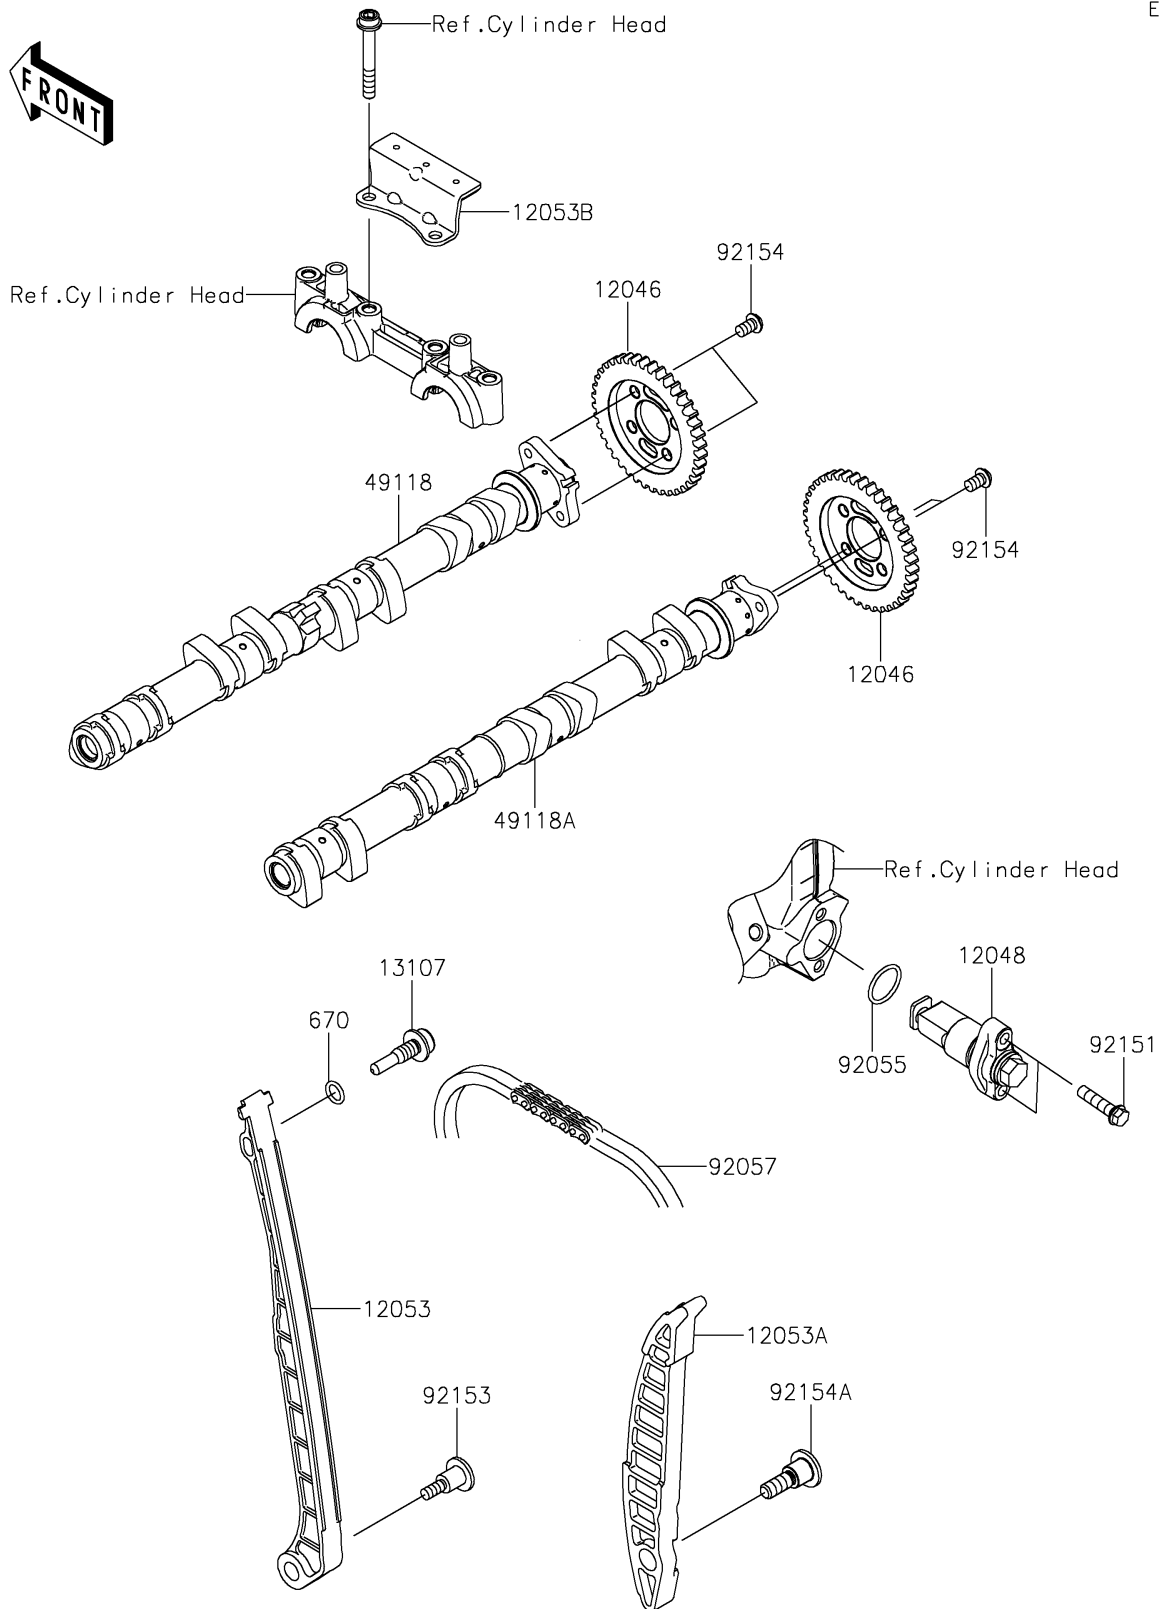

2024 RIDGE® LIMITED HVAC

PARTS DIAGRAM

Camshaft(s)/Tensioner

E1230

2024 RIDGE[®] LIMITED HVAC

PARTS LIST

Camshaft(s)/Tensioner

ITEM NAME

PART NUMBER

QUANTITY
