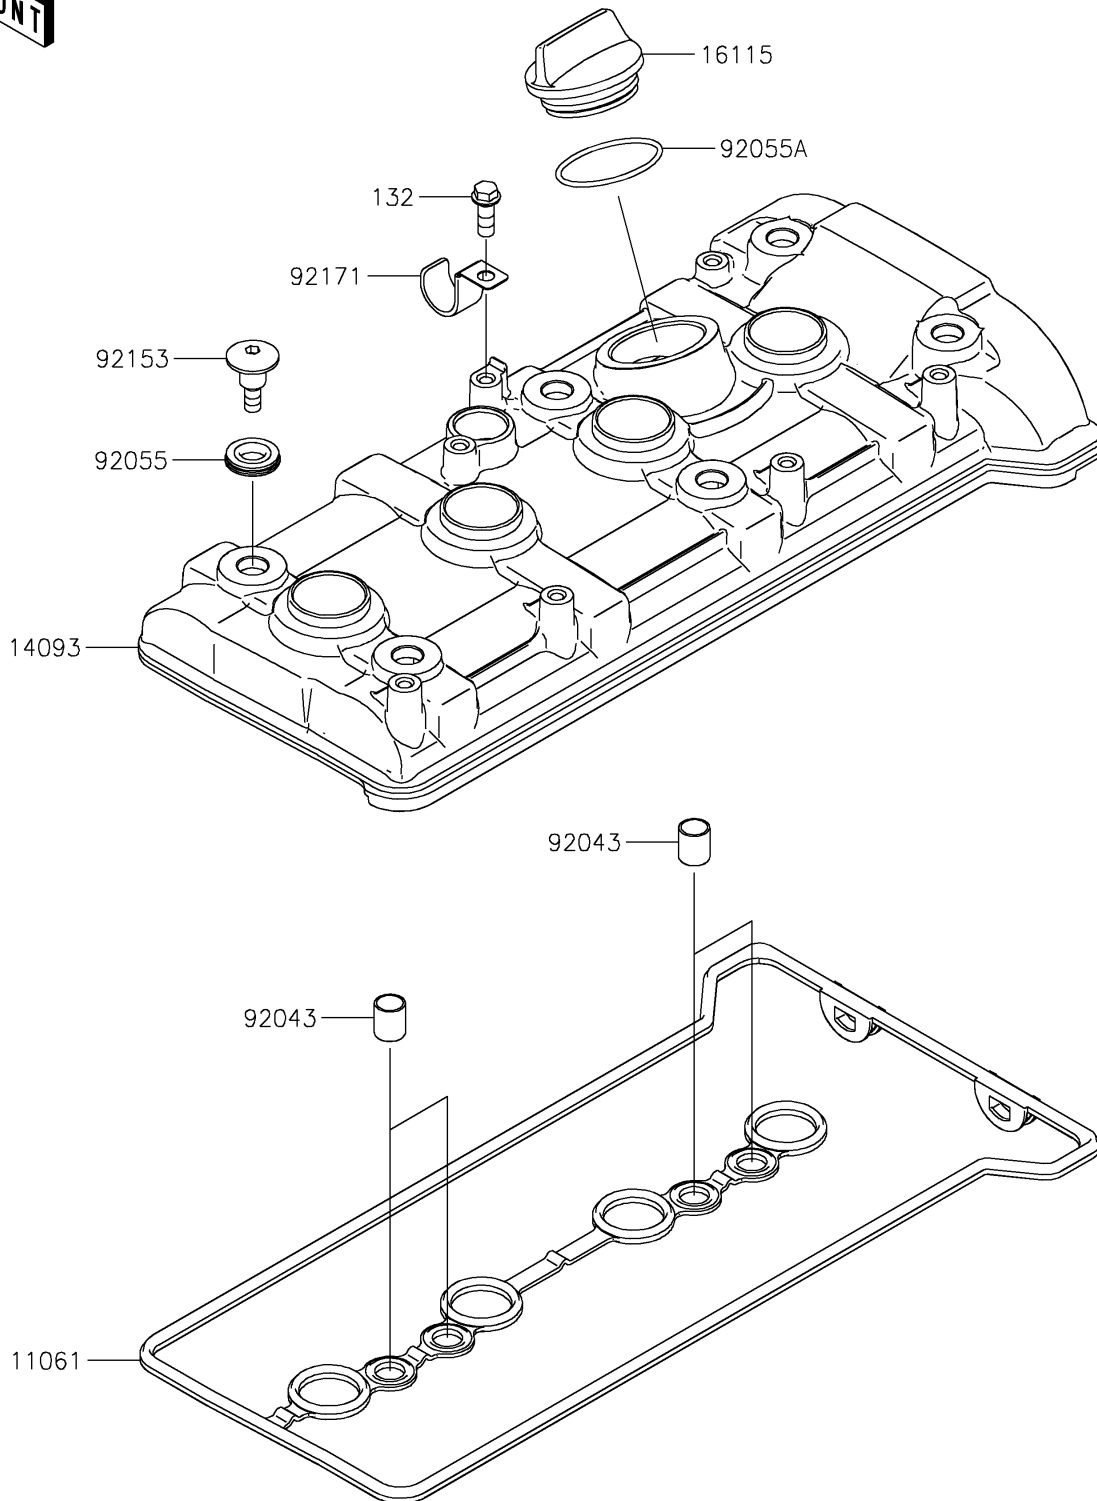

2025 Ridge Limited

PARTS DIAGRAM

Cylinder Head Cover

E1112

2025 Ridge Limited

PARTS LIST

Cylinder Head Cover

ITEM NAME

PART NUMBER

QUANTITY
