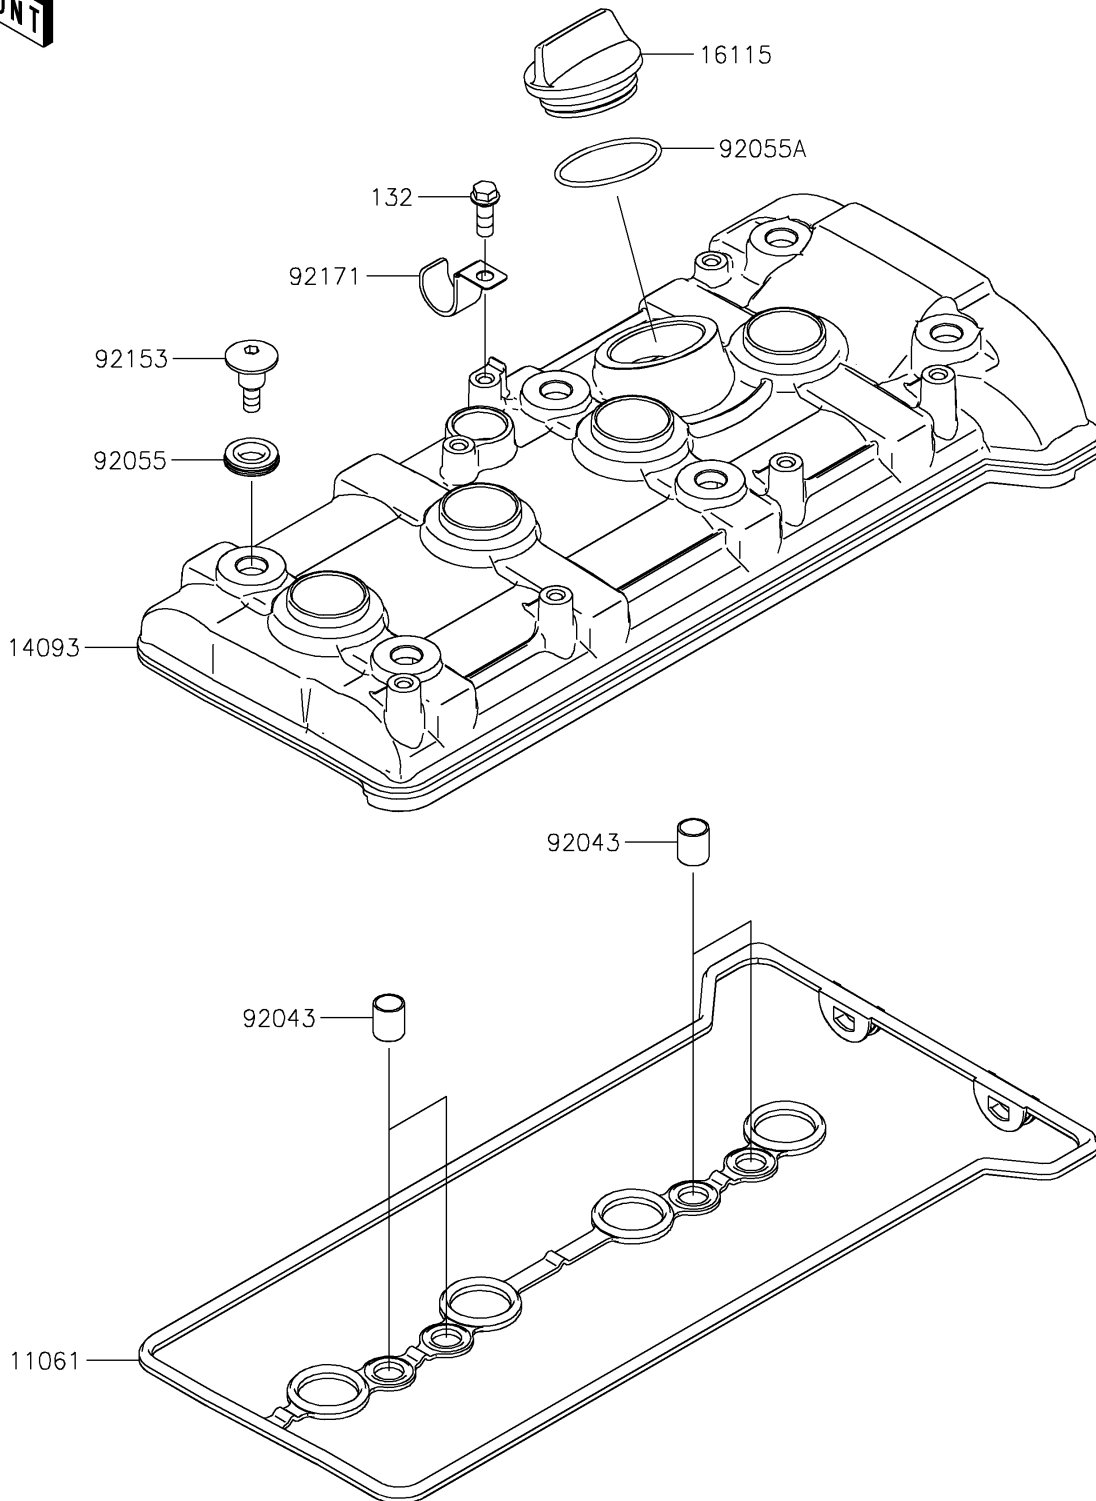

2024 RIDGE® LIMITED HVAC

PARTS DIAGRAM

Cylinder Head Cover

E1112

2024 RIDGE[®] LIMITED HVAC

PARTS LIST

Cylinder Head Cover

ITEM NAME

PART NUMBER

QUANTITY
