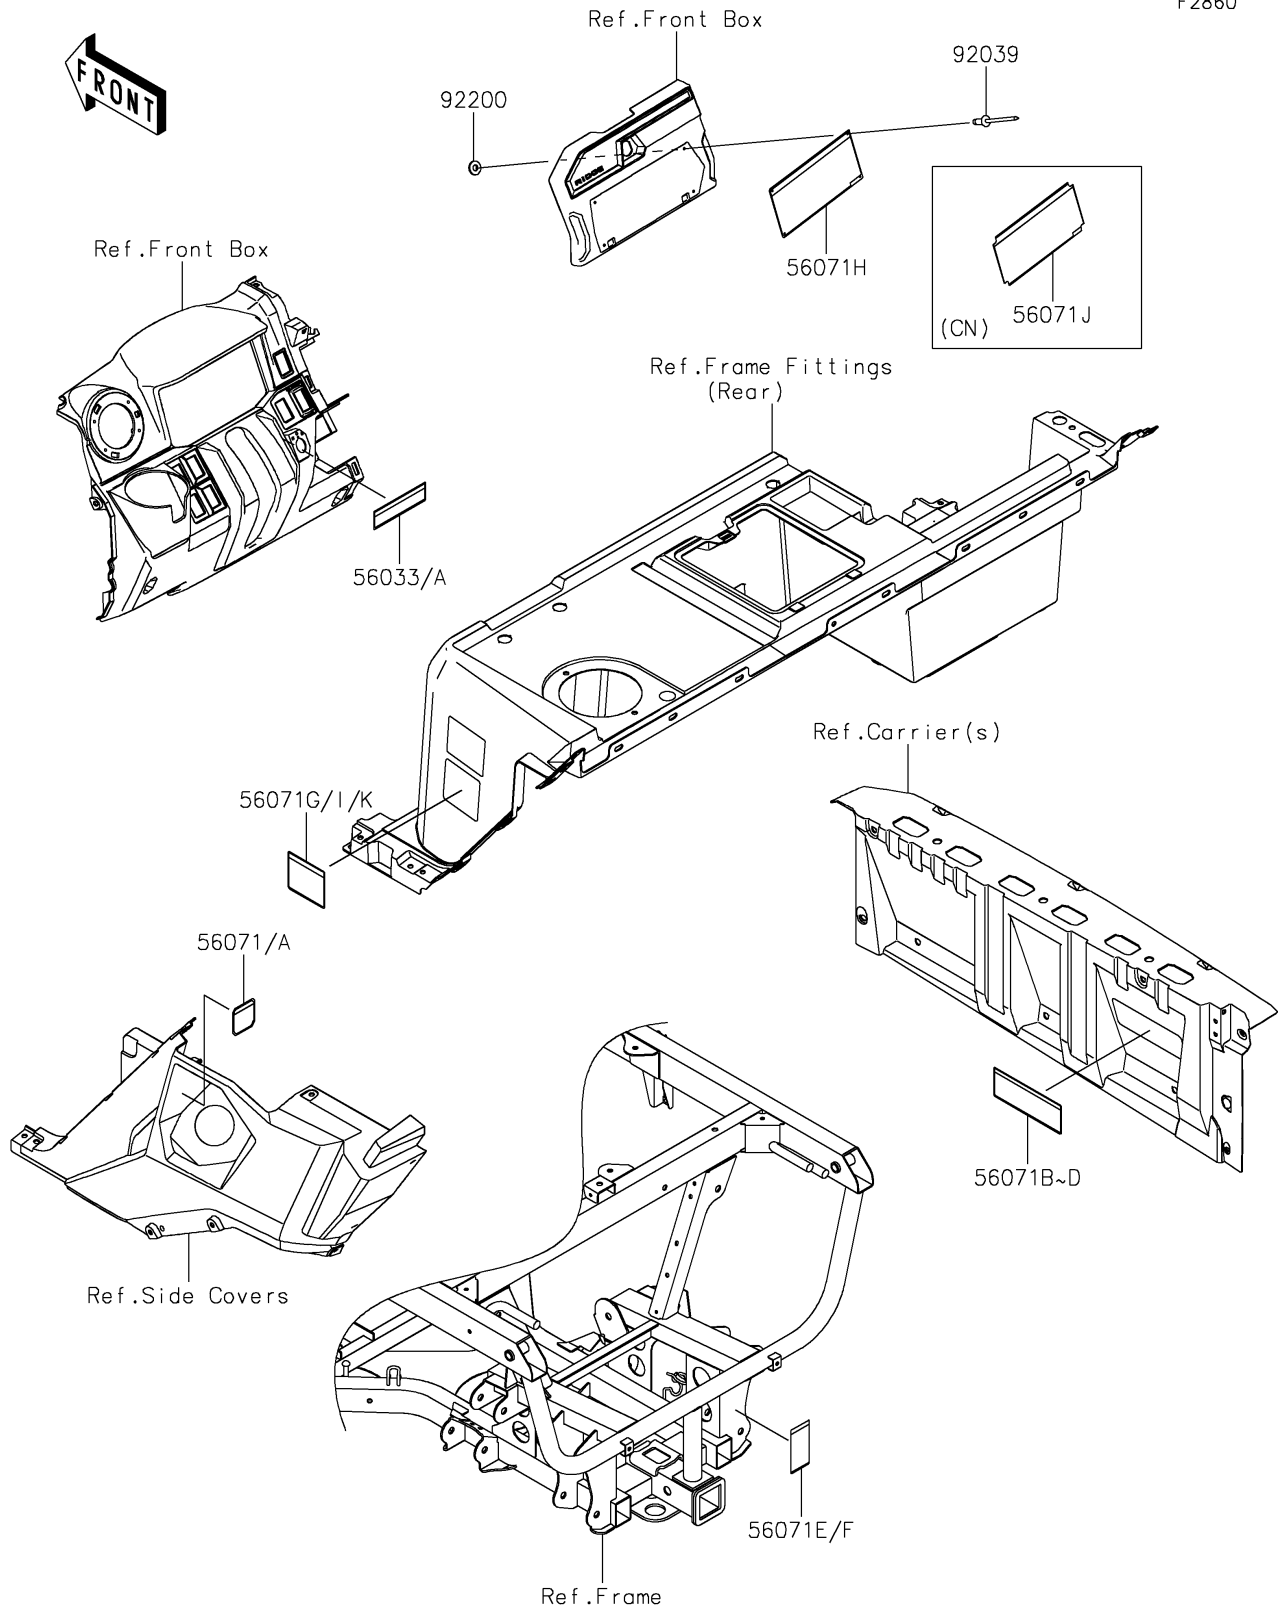

2025 Ridge HVAC

PARTS DIAGRAM

Labels

F2860

2025 Ridge HVAC

PARTS LIST

Labels

ITEM NAME

PART NUMBER

QUANTITY
