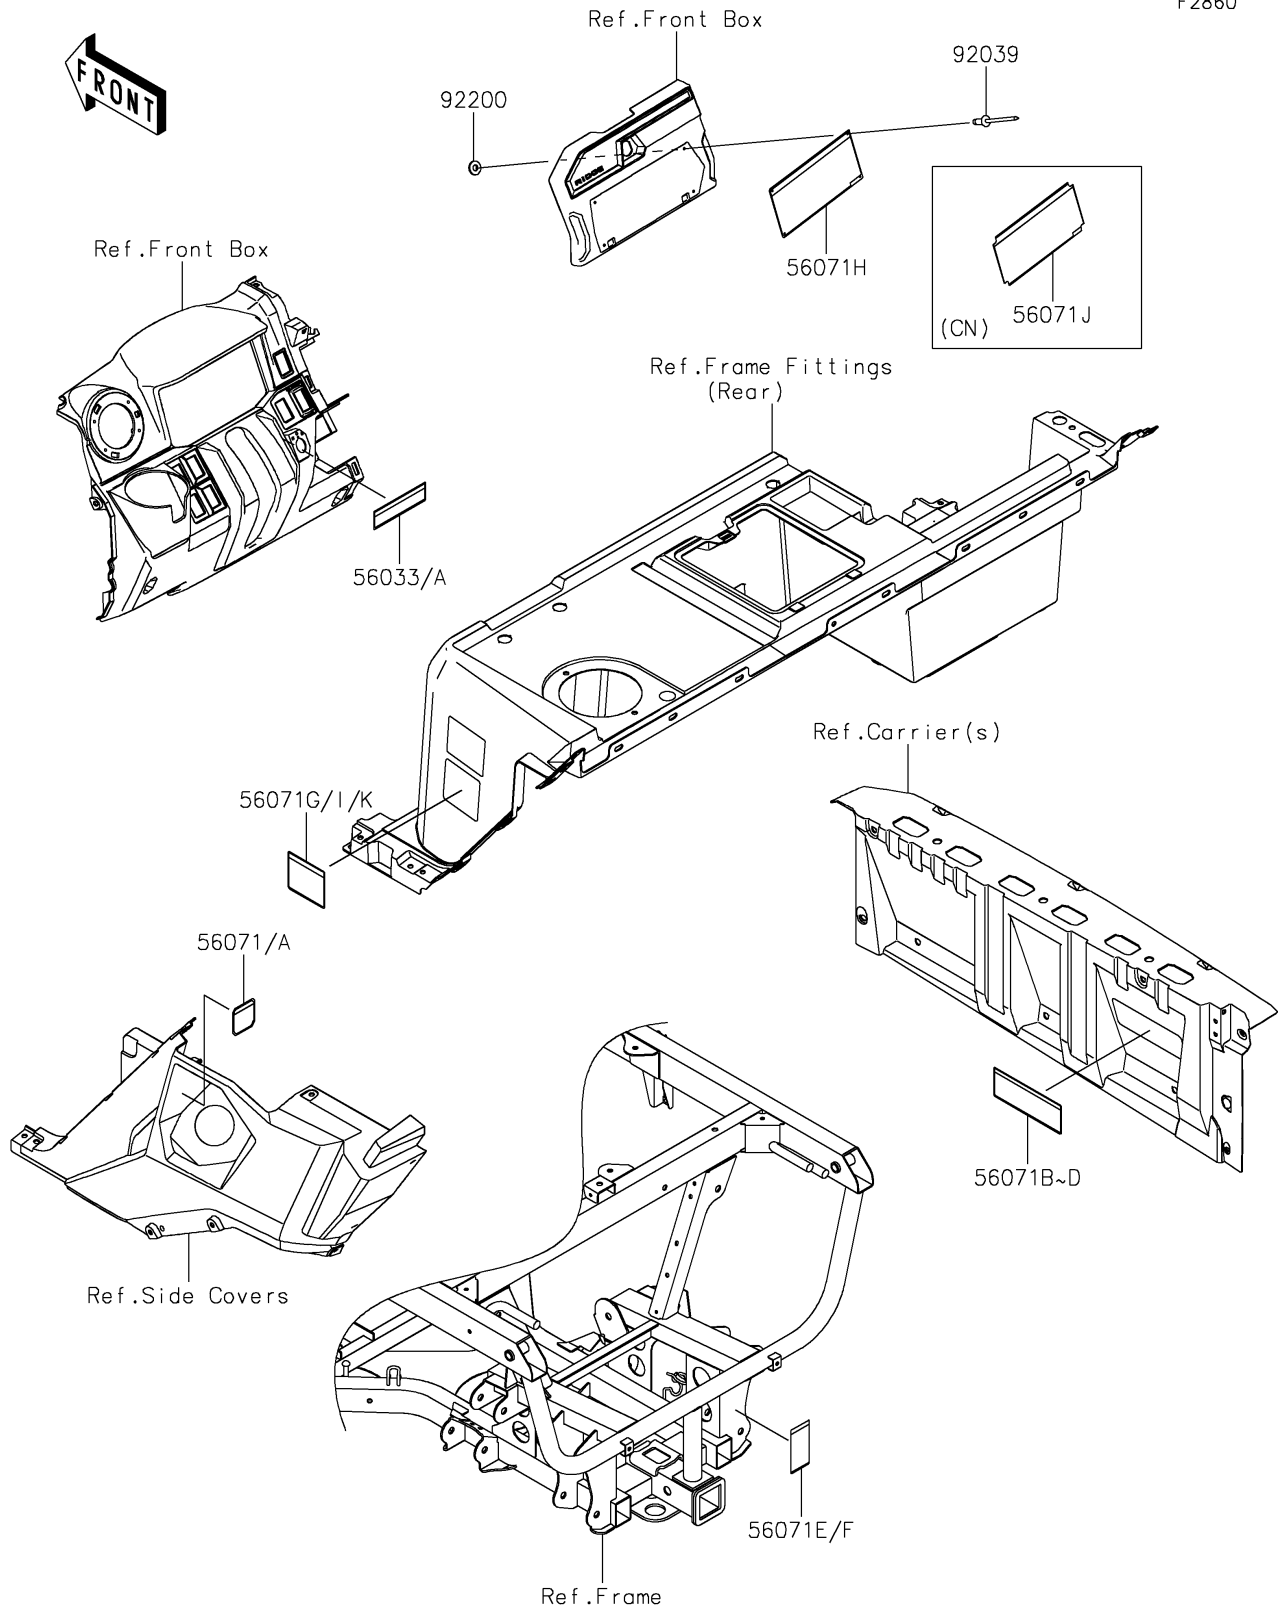

2024 Ridge HVAC

PARTS DIAGRAM

Labels

F2860

2024 Ridge HVAC

PARTS LIST

Labels

ITEM NAME

PART NUMBER

QUANTITY
