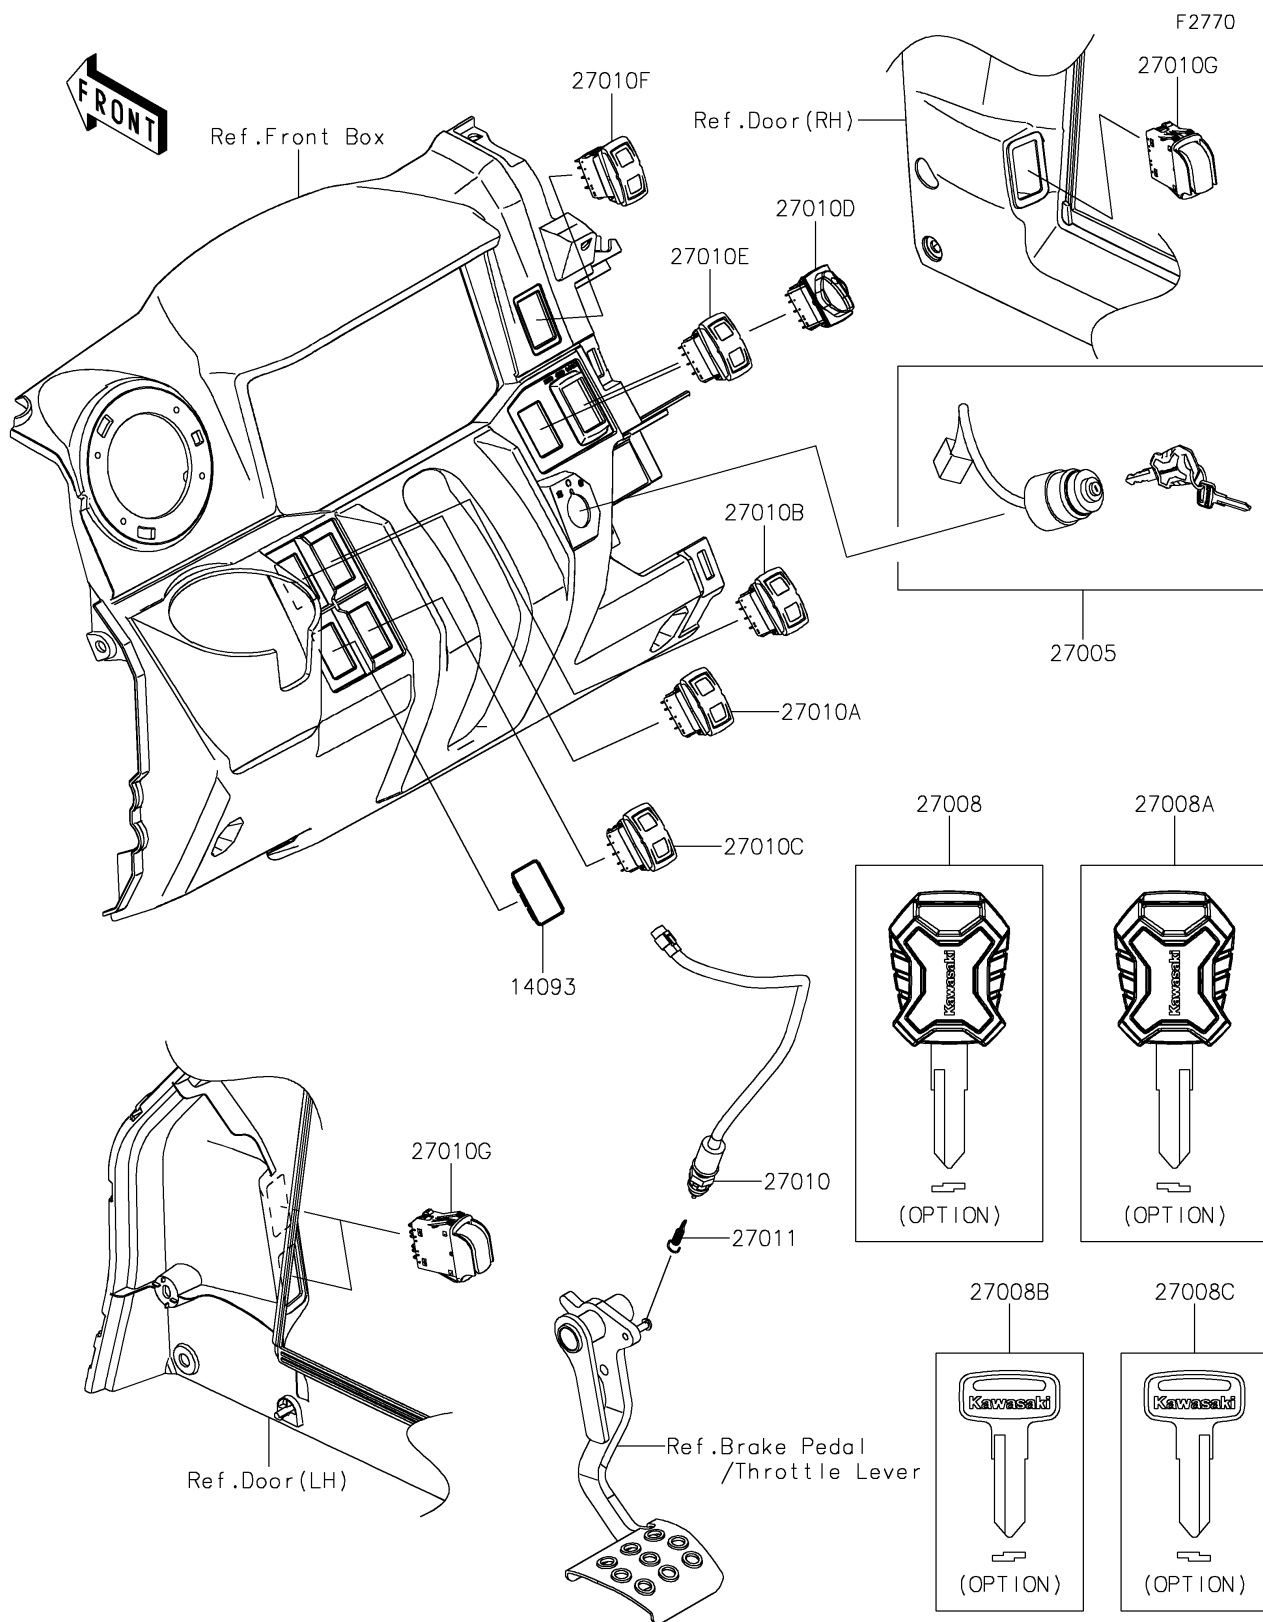

2024 Ridge HVAC

PARTS DIAGRAM

Ignition Switch

Kawasaki

Let the Good Times Roll®

2024 Ridge HVAC

PARTS LIST

Ignition Switch

ITEM NAME

PART NUMBER

QUANTITY
