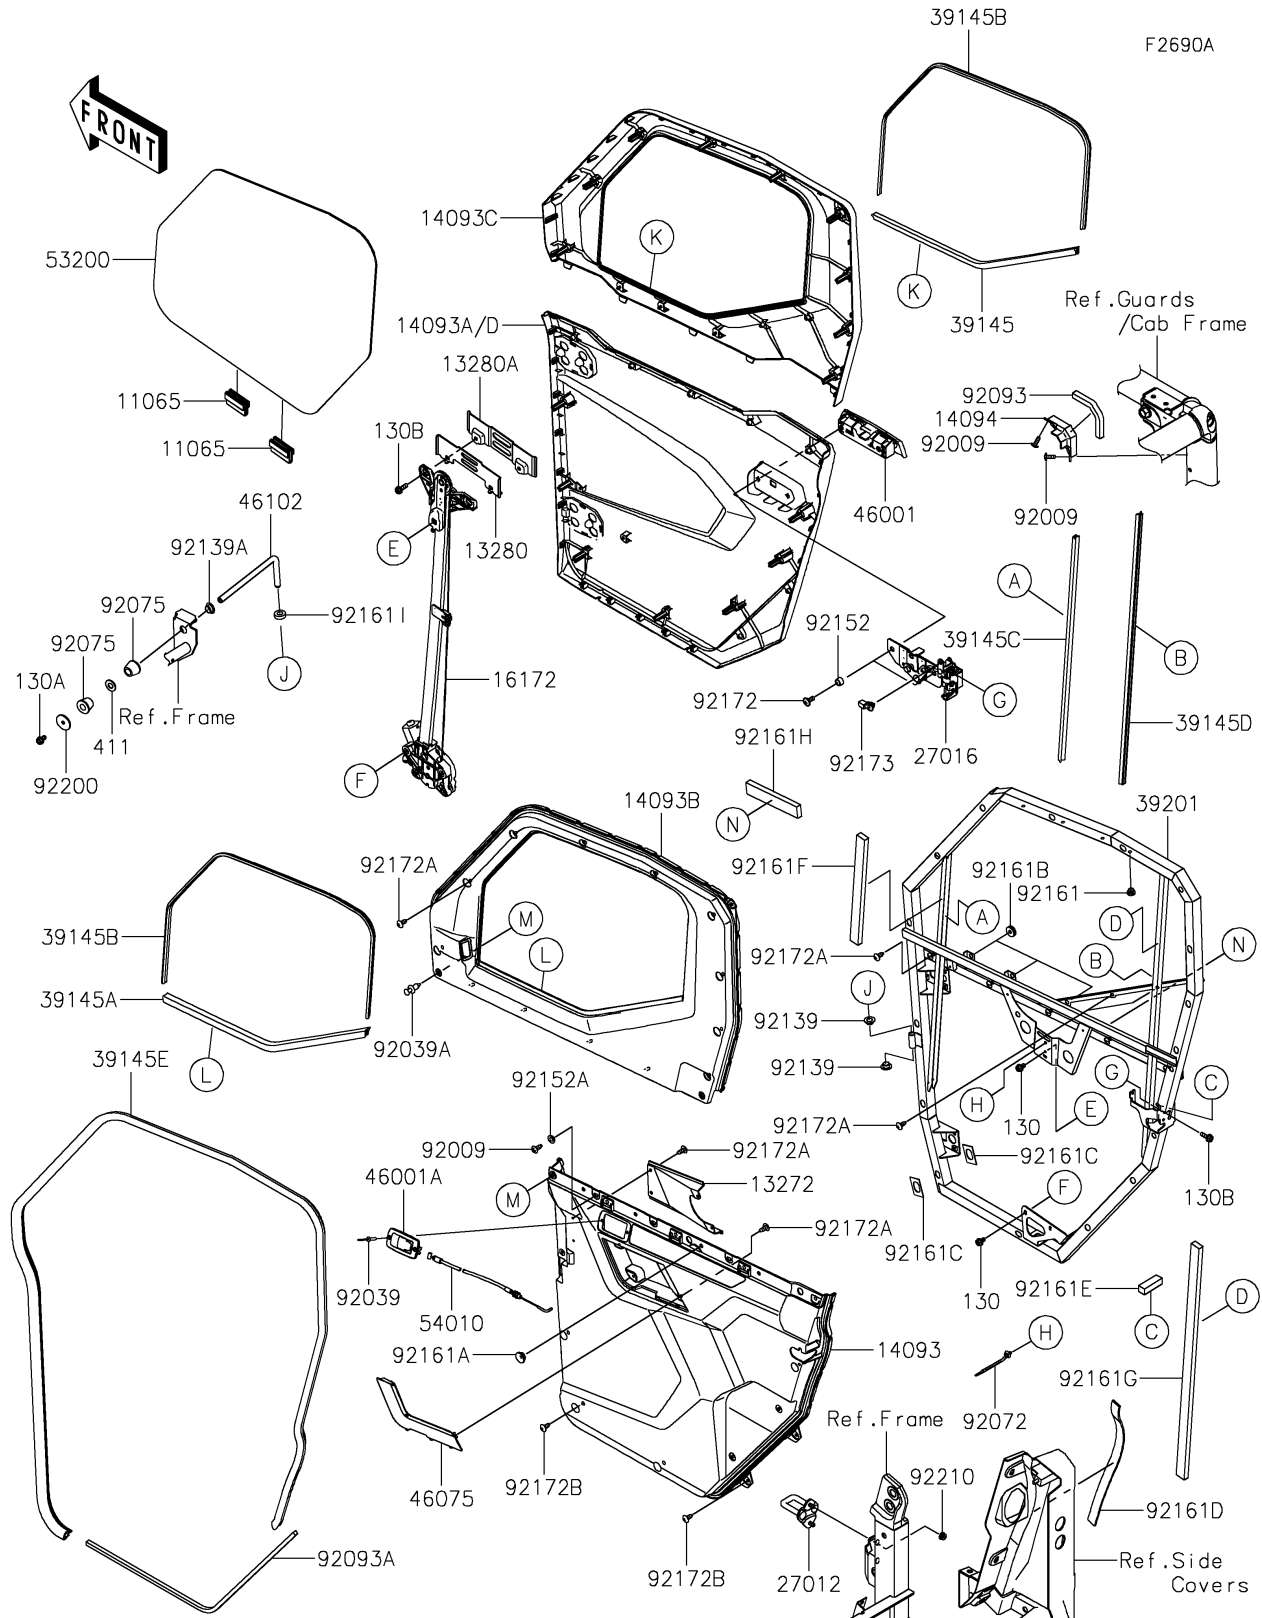

## PARTS DIAGRAM

Door(RH)

## PARTS LIST

### Door(RH)

ITEM NAME	PART NUMBER	QUANTITY
CAP,WINDOW ACTUATOR (Ref # 11065)	11065-1432	2
PLATE,FULL DOOR,RH (Ref # 13272)	13272-4429	1
HOLDER,WINDOW,INNER (Ref # 13280)	13280-1342	1
HOLDER,WINDOW,OUTER (Ref # 13280A)	13280-1343	1
COVER,FULL DOOR,RH,INNER (Ref # 14093)	14093-1317	1
COVER,FULL DOOR,RH,INNER,UPP (Ref # 14093B)	14093-1367	1
COVER,FULL DOOR,RH,OUTER,UPP (Ref # 14093C)	14093-1368	1
COVER,FULL DOOR,RH,OUTER,CAMO (Ref # 14093D)	14093-1430-72X	1
COVER,DOOR,CORNER (Ref # 14094)	14094-0146	1
ACTUATOR,WINDOW,RH (Ref # 16172)	16172-0564	1
HOOK,DOOR (Ref # 27012)	27012-0860	1
LOCK-ASSY,FR DOOR,RH (Ref # 27016)	27016-0115	1
LOCK-ASSY,DOOR,RH (Ref # 27016A)	27016-0122	1
TRIM-SEAL,WINDOW,LWR (Ref # 39145)	39145-0745	1
TRIM-SEAL,WINDOW,LWR (Ref # 39145A)	39145-0763	1
TRIM-SEAL,WINDOW,UPP (Ref # 39145B)	39145-0796	2
TRIM-SEAL,FULL DOOR,RAIL,FR (Ref # 39145C)	39145-0799	1
TRIM-SEAL,FULL DOOR,RAIL,RR (Ref # 39145D)	39145-0800	1
TRIM-SEAL,FULL DOOR (Ref # 39145E)	39145-0801	1
FRAME-COMP-DOOR,FULL,RH (Ref # 39201)	39201-0010	1
HANDLE-ASSY,OUTER (Ref # 46001)	46001-0017	1
HANDLE-ASSY,DOOR,INNER (Ref # 46001A)	46001-0026	1
GRIP,DOOR,INNER,RH (Ref # 46075)	46075-0666	1
ROD,DOOR,RH (Ref # 46102)	46102-0682	1
WINDOW,GLASS (Ref # 53200)	53200-0001	1
CABLE,DOOR HANDLE (Ref # 54010)	54010-0653	1
CABLE,FR DOOR HANDLE (Ref # 54010A)	54010-0671	1
SCREW,TAPPING,6X16 (Ref # 92009)	92009-1166	5
RIVET,4.0X17.5 (Ref # 92039)	92039-0703	2

## PARTS LIST

Door(RH)

ITEM NAME	PART NUMBER	QUANTITY
WASHER-PLAIN,10MM (Ref # 411)	411AA1000	1