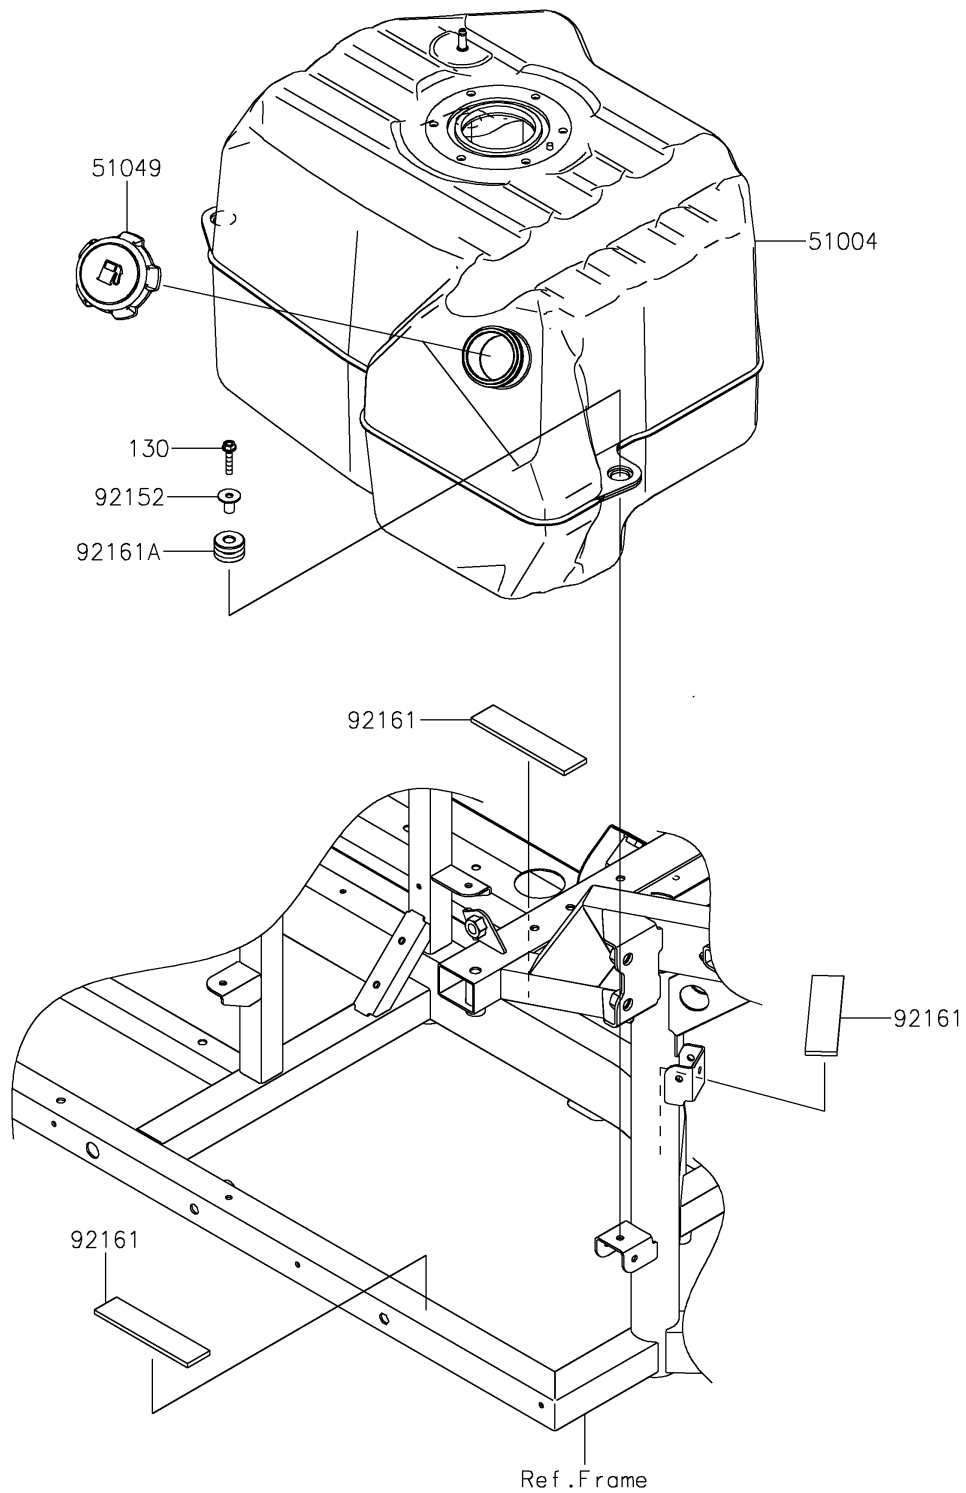

2024 RIDGE® HVAC

PARTS DIAGRAM

Fuel Tank(CA)

F2410A

2024 RIDGE® HVAC

PARTS LIST

Fuel Tank(CA)

| ITEM NAME | PART NUMBER | QUANTITY |
|----------------------------------|-------------|----------|
| TANK-FUEL (Ref # 51004) | 51004-0036 | 1 |
| CAP-TANK,FUEL (Ref # 51049) | 51049-0718 | 1 |
| COLLAR,6.8X10X18.1 (Ref # 92152) | 92152-1867 | 3 |
| DAMPER,31.1X130X5 (Ref # 92161) | 92161-0936 | 3 |
| DAMPER,TANK (Ref # 92161A) | 92161-2178 | 3 |
| BOLT-FLANGED,6X30 (Ref # 130) | 130BA0630 | 3 |