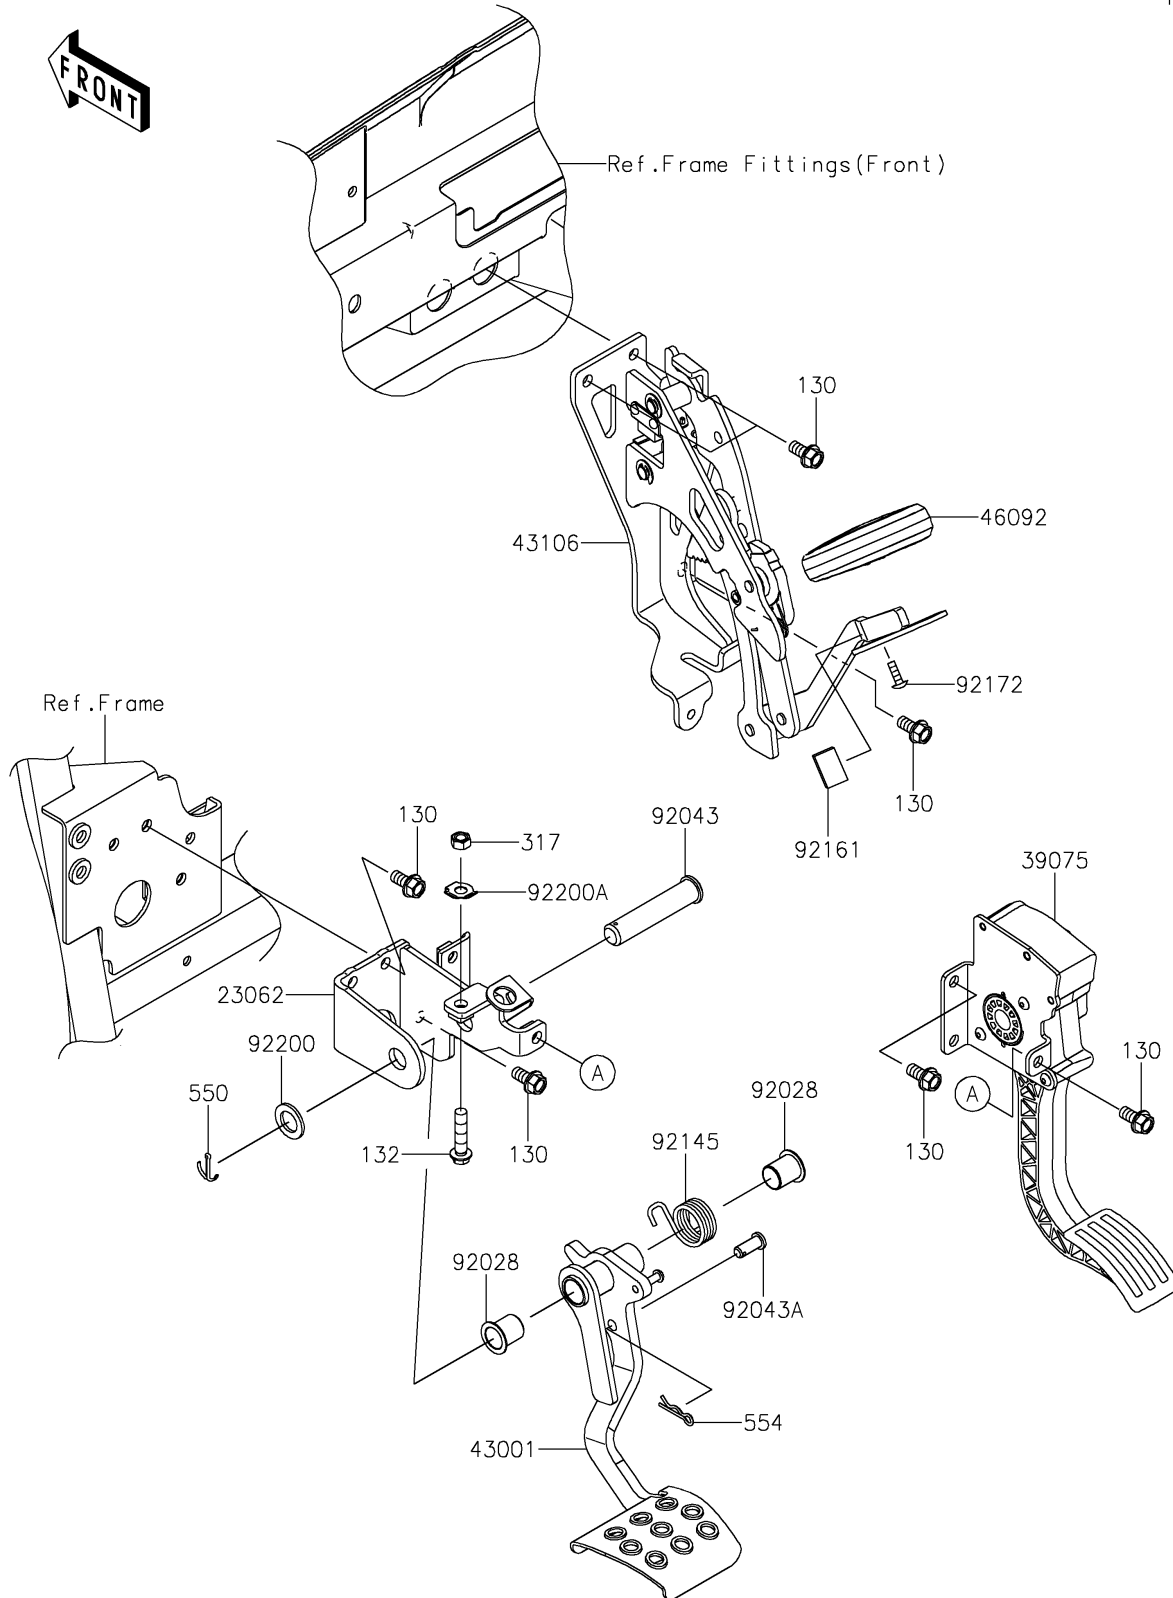

2025 Ridge HVAC

PARTS DIAGRAM

Brake Pedal/Throttle Lever

F2260

2025 Ridge HVAC

PARTS LIST

Brake Pedal/Throttle Lever

ITEM NAME

PART NUMBER

QUANTITY
