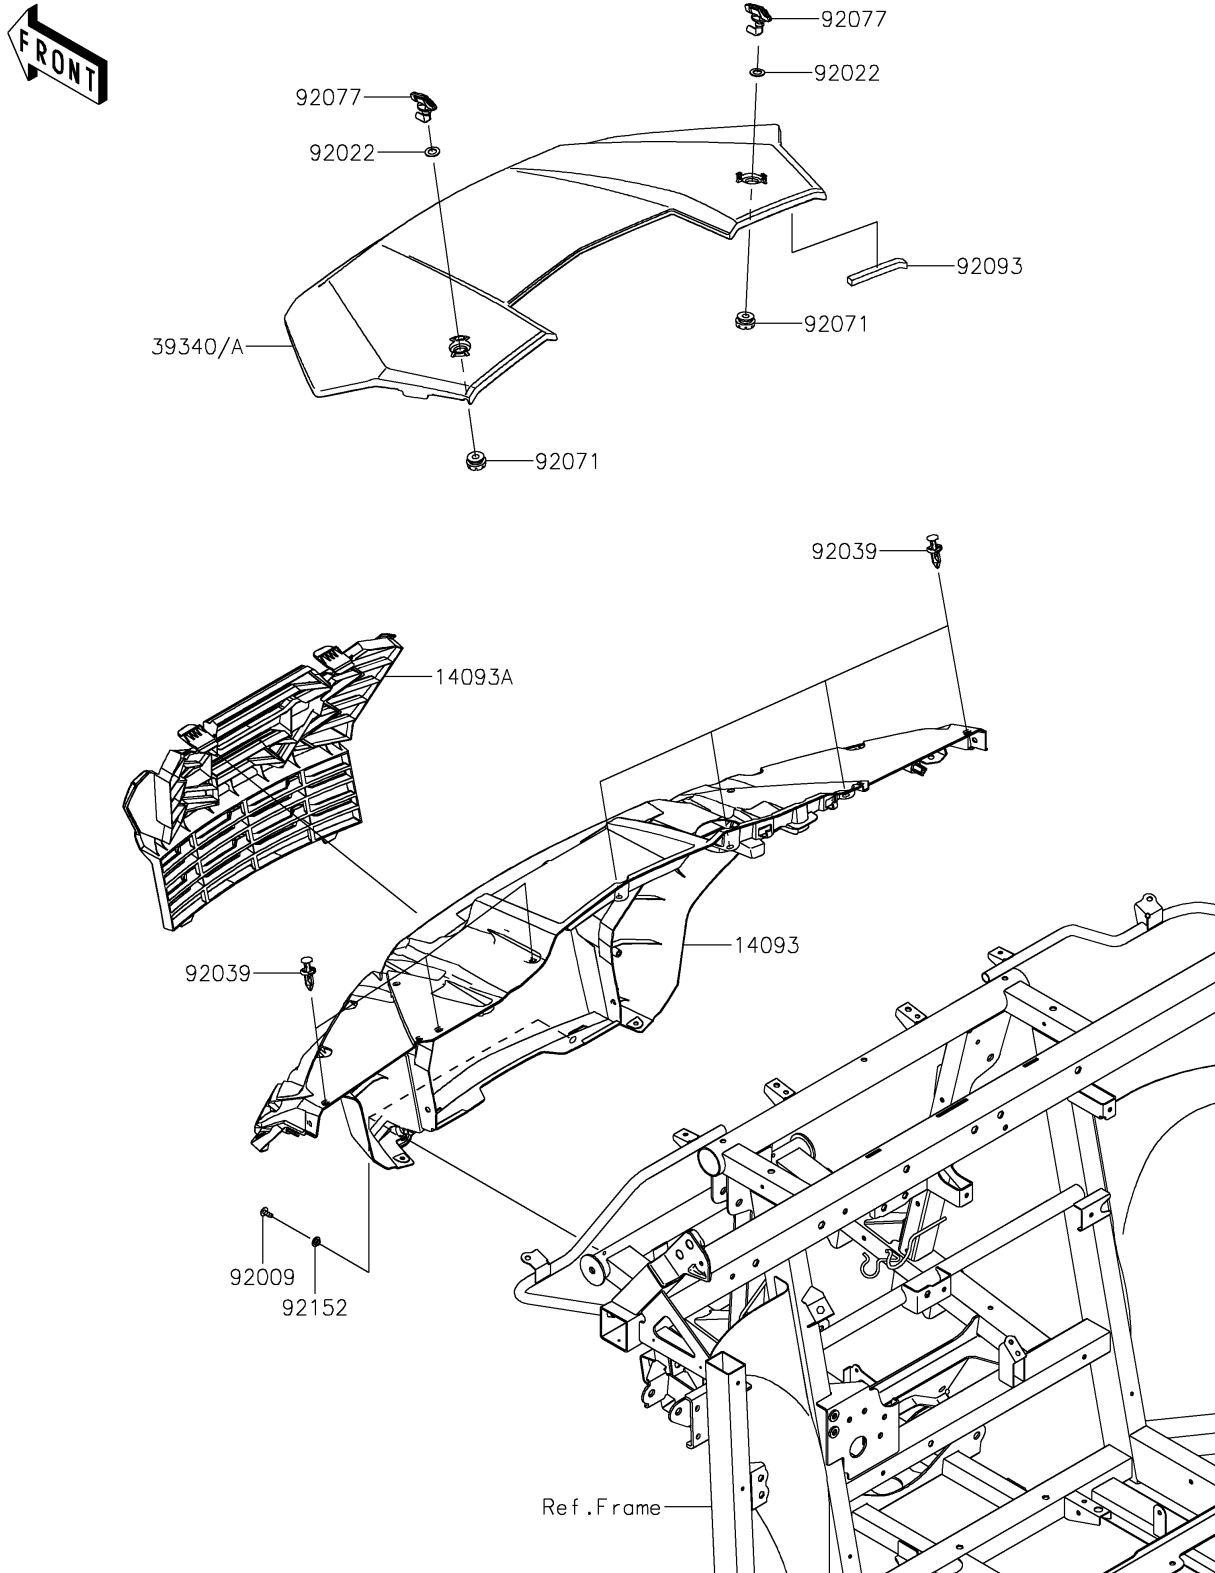

2025 RIDGE® HVAC CAMO

PARTS DIAGRAM

Front Fender(s)

F2171

2025 RIDGE® HVAC CAMO

PARTS LIST

Front Fender(s)

ITEM NAME	PART NUMBER	QUANTITY
COVER,FRONT GUARD,BLACK (Ref # 14093)	14093-1308-6Z	1
COVER,FR GRILLE (Ref # 14093A)	14093-1309	1
HOOD,CAMOUFLAGE (Ref # 39340)	39340-0002-72X	1
SCREW,TAPPING,6X16 (Ref # 92009)	92009-1166	2
WASHER,12.5X22X1.2 (Ref # 92022)	92022-072	2
RIVET (Ref # 92039)	92039-0776	7
GROMMET (Ref # 92071)	92071-0746	2
KNOB (Ref # 92077)	92077-0033	2
SEAL,10X10X110 (Ref # 92093)	92093-0785	1
COLLAR,6.3X9.5X4.1 (Ref # 92152)	92152-1571	2