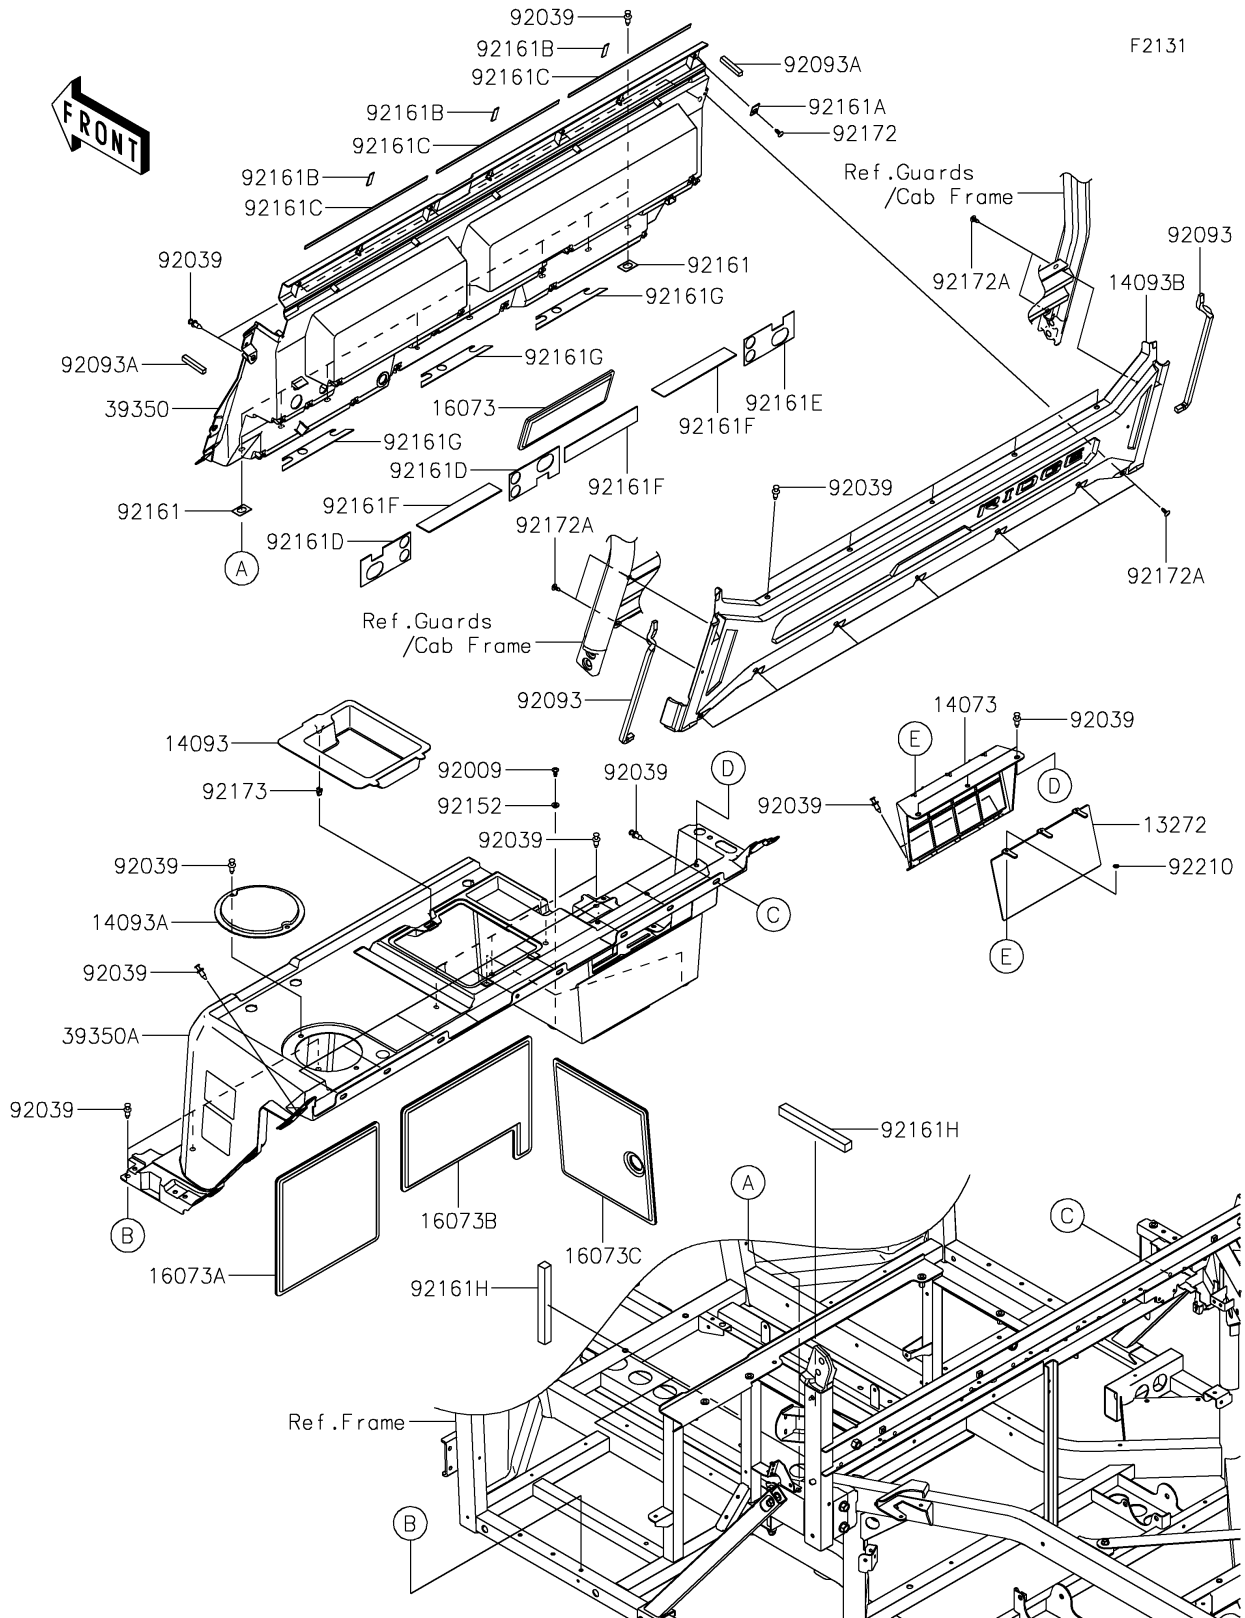

2025 RIDGE® HVAC CAMO

PARTS DIAGRAM

Frame Fittings(Rear)

2025 RIDGE® HVAC CAMO

PARTS LIST

Frame Fittings(Rear)

ITEM NAME	PART NUMBER	QUANTITY
PLATE,VENT FLAP (Ref # 13272)	13272-4095	1
DUCT,VENT (Ref # 14073)	14073-1921	1
COVER,TRAY (Ref # 14093)	14093-1333	1
COVER,HOLE (Ref # 14093A)	14093-1334	1
COVER,RR (Ref # 14093B)	14093-1353	1
INSULATOR,FR TUNNEL&BACK PANEL (Ref # 16073)	16073-0947	1
INSULATOR,SEAT PANEL,LH (Ref # 16073A)	16073-0967	1
INSULATOR,SEAT PANEL,CNT (Ref # 16073B)	16073-0968	1
INSULATOR,SEAT PANEL,RH (Ref # 16073C)	16073-0969	1
PANEL,BACK (Ref # 39350)	39350-0003	1
PANEL,UNDER SEAT (Ref # 39350A)	39350-0010	1
SCREW,TAPPING,6X16 (Ref # 92009)	92009-1166	3
RIVET (Ref # 92039)	92039-0776	38
SEAL,10X10X395 (Ref # 92093)	92093-0780	2
SEAL,10X10X60 (Ref # 92093A)	92093-0786	2
COLLAR,6.3X9.5X4.1 (Ref # 92152)	92152-1571	3
DAMPER (Ref # 92161)	92161-2613	2
DAMPER (Ref # 92161A)	92161-2626	4
DAMPER,12X36X1.5 (Ref # 92161B)	92161-2627	3
DAMPER,10X370X1.5 (Ref # 92161C)	92161-2628	3
DAMPER (Ref # 92161D)	92161-2629	2
DAMPER (Ref # 92161E)	92161-2630	1
DAMPER,38X220X1.5 (Ref # 92161F)	92161-2631	3
DAMPER (Ref # 92161G)	92161-2632	3
DAMPER,20X200X20 (Ref # 92161H)	92161-2633	3
SCREW,6X16 (Ref # 92172)	92172-0284	4
SCREW,TAPPING,6X16 (Ref # 92172A)	92172-1470	11
CLAMP (Ref # 92173)	92173-1423	1
NUT (Ref # 92210)	92210-1796	3