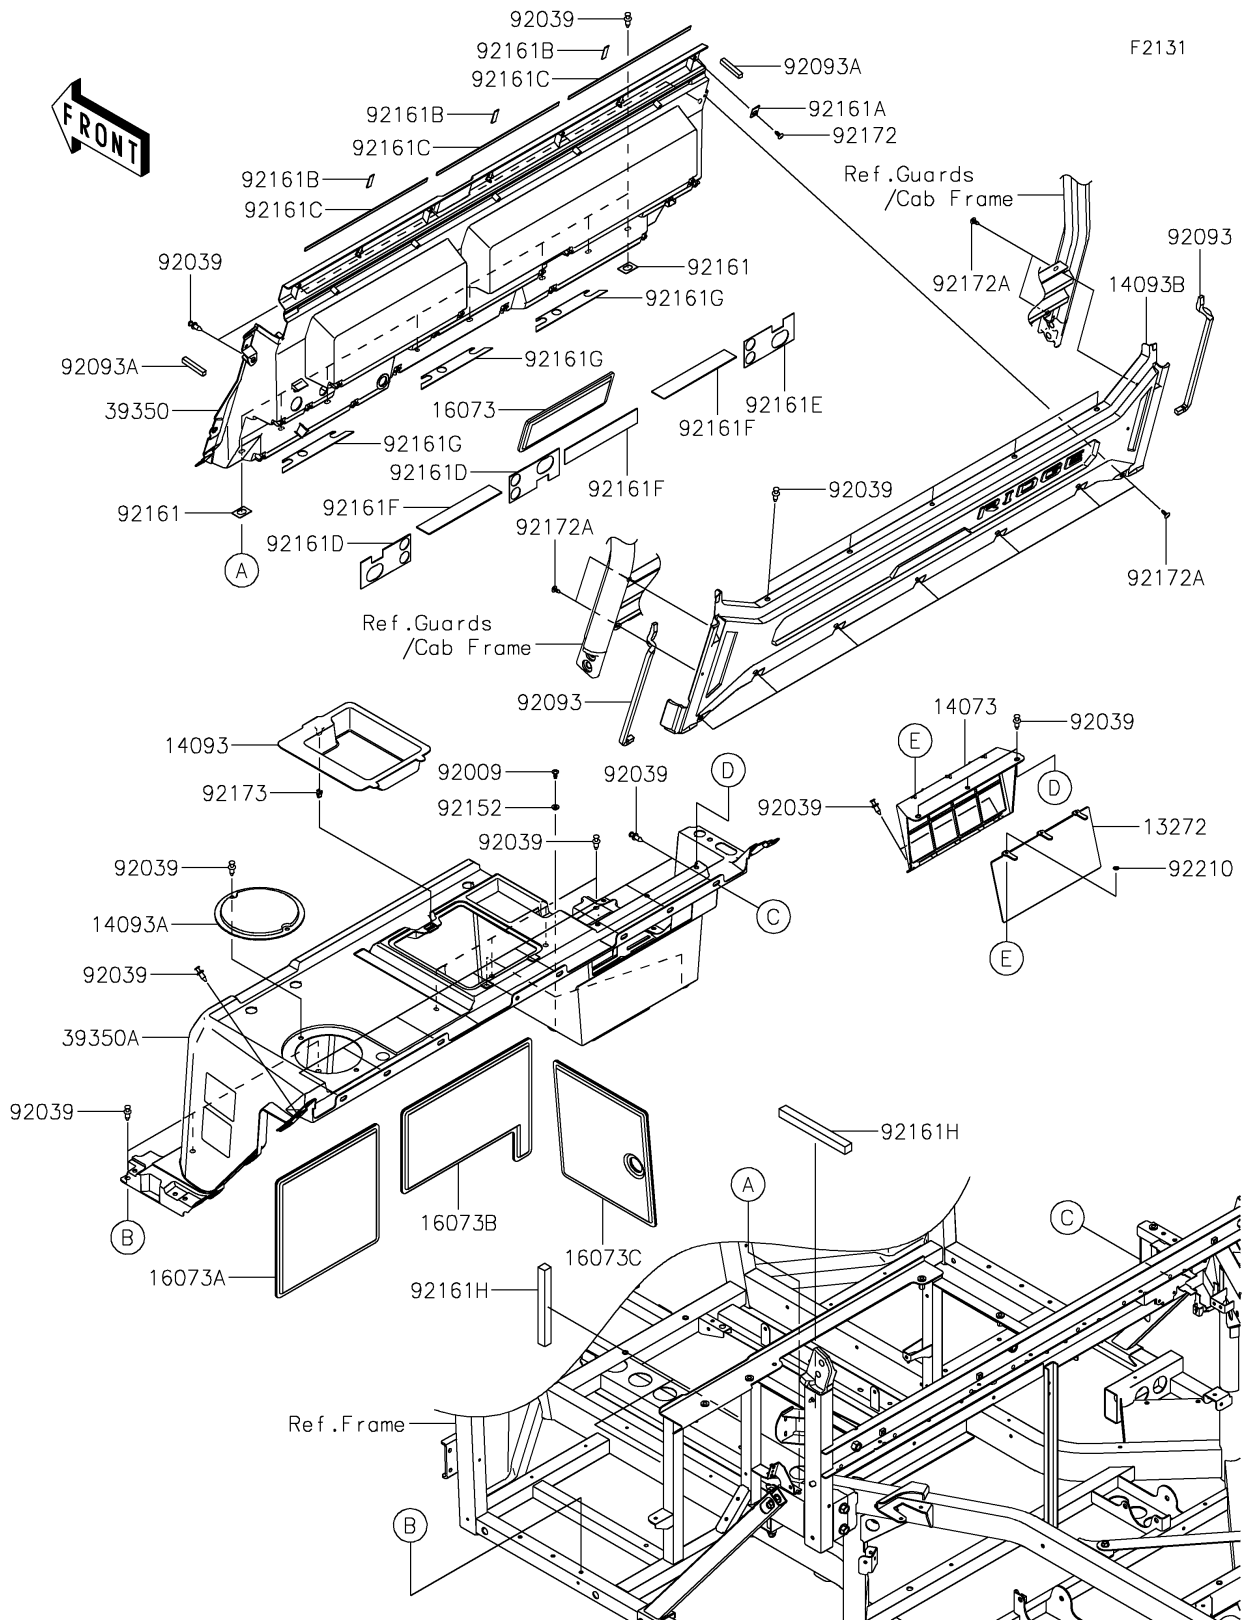

2024 Ridge HVAC

PARTS DIAGRAM

Frame Fittings(Rear)

2024 Ridge HVAC

PARTS LIST

Frame Fittings(Rear)

ITEM NAME	PART NUMBER	QUANTITY
PLATE,VENT FLAP (Ref # 13272)	13272-4095	1
DUCT,VENT (Ref # 14073)	14073-1921	1
COVER,TRAY (Ref # 14093)	14093-1333	1
COVER,HOLE (Ref # 14093A)	14093-1334	1
COVER,RR (Ref # 14093B)	14093-1353	1
INSULATOR,FR TUNNEL&BACK PANEL (Ref # 16073)	16073-0947	1
INSULATOR,SEAT PANEL,LH (Ref # 16073A)	16073-0967	1
INSULATOR,SEAT PANEL,CNT (Ref # 16073B)	16073-0968	1
INSULATOR,SEAT PANEL,RH (Ref # 16073C)	16073-0969	1
PANEL,BACK (Ref # 39350)	39350-0003	1
PANEL,UNDER SEAT (Ref # 39350A)	39350-0010	1
SCREW,TAPPING,6X16 (Ref # 92009)	92009-1166	3
RIVET (Ref # 92039)	92039-0776	38
SEAL,10X10X395 (Ref # 92093)	92093-0780	2
SEAL,10X10X60 (Ref # 92093A)	92093-0786	2
COLLAR,6.3X9.5X4.1 (Ref # 92152)	92152-1571	3
DAMPER (Ref # 92161)	92161-2613	2
DAMPER (Ref # 92161A)	92161-2626	4
DAMPER,12X36X1.5 (Ref # 92161B)	92161-2627	3
DAMPER,10X370X1.5 (Ref # 92161C)	92161-2628	3
DAMPER (Ref # 92161D)	92161-2629	2
DAMPER (Ref # 92161E)	92161-2630	1
DAMPER,38X220X1.5 (Ref # 92161F)	92161-2631	3
DAMPER (Ref # 92161G)	92161-2632	3
DAMPER,20X200X20 (Ref # 92161H)	92161-2633	3
SCREW,6X16 (Ref # 92172)	92172-0284	4
SCREW,TAPPING,6X16 (Ref # 92172A)	92172-1470	11
CLAMP (Ref # 92173)	92173-1423	1
NUT (Ref # 92210)	92210-1796	3