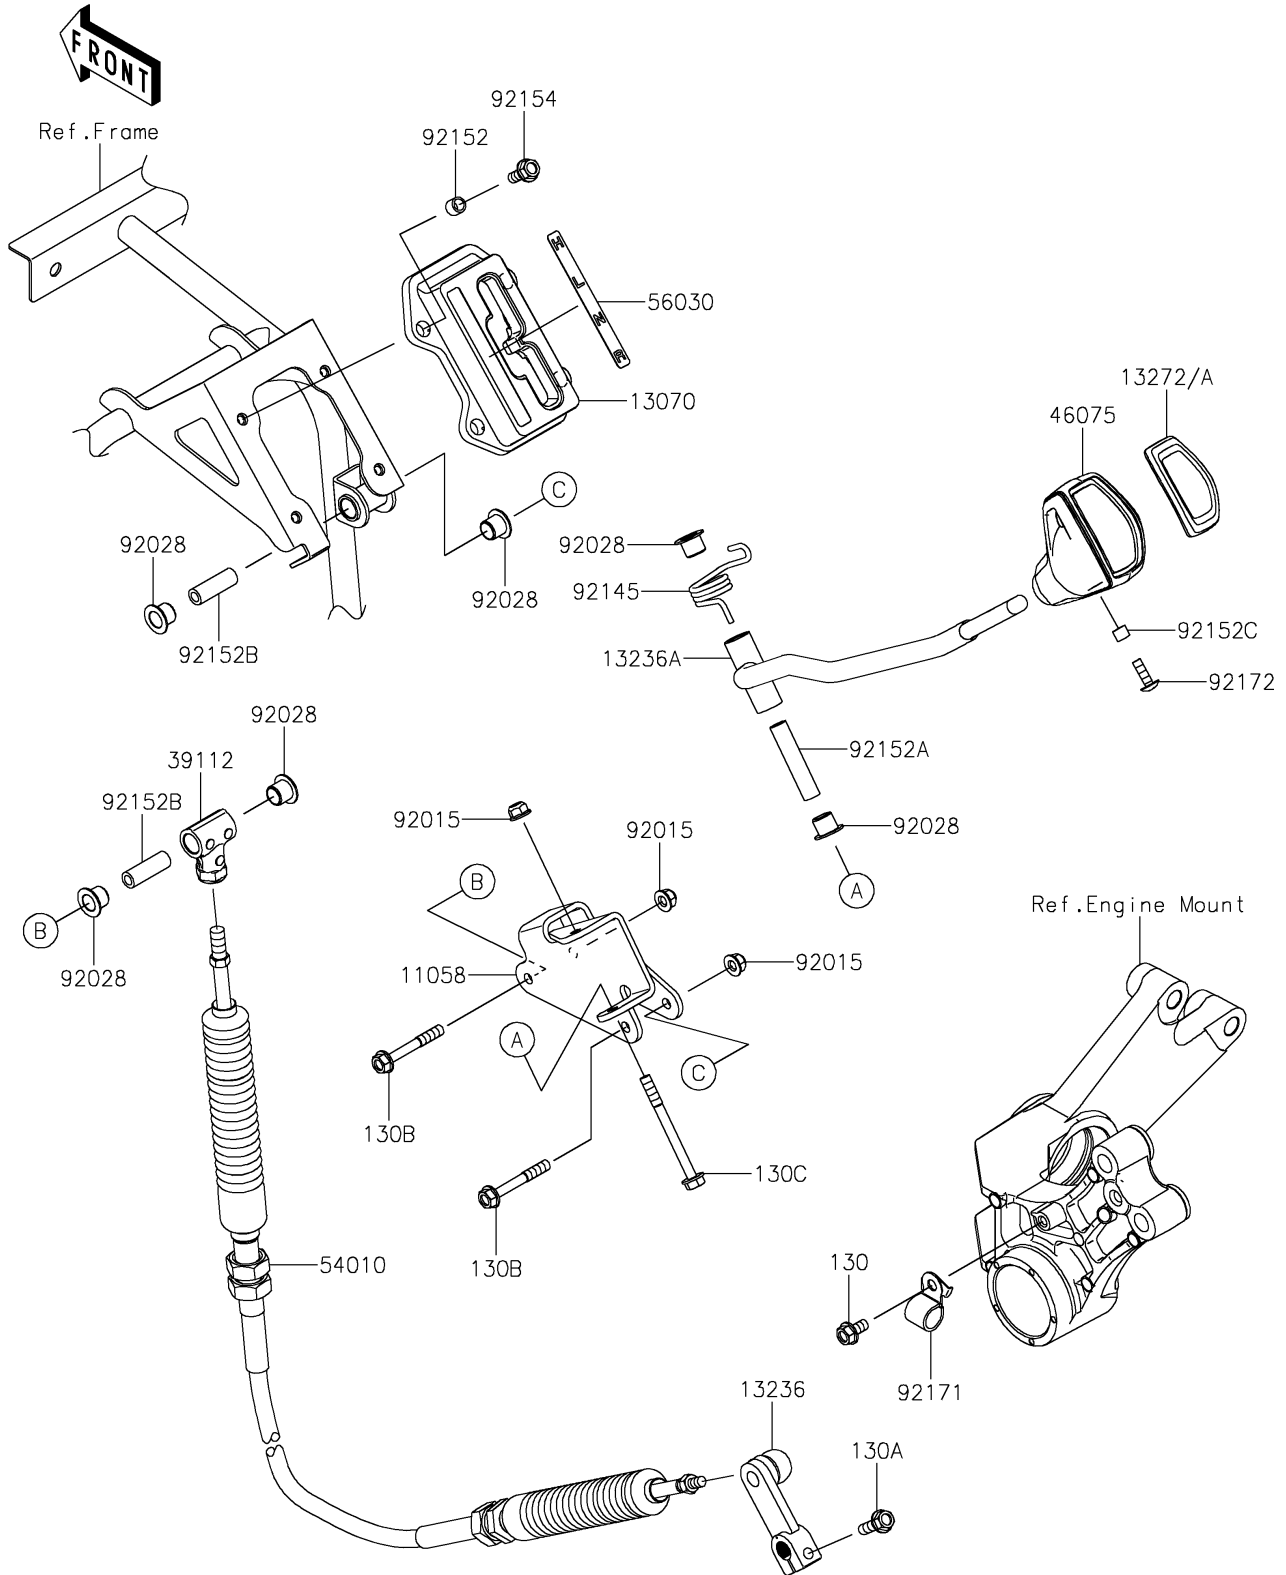

2025 Ridge HVAC

PARTS DIAGRAM

Control

E7110

2025 Ridge HVAC

PARTS LIST

Control

ITEM NAME

PART NUMBER

QUANTITY
