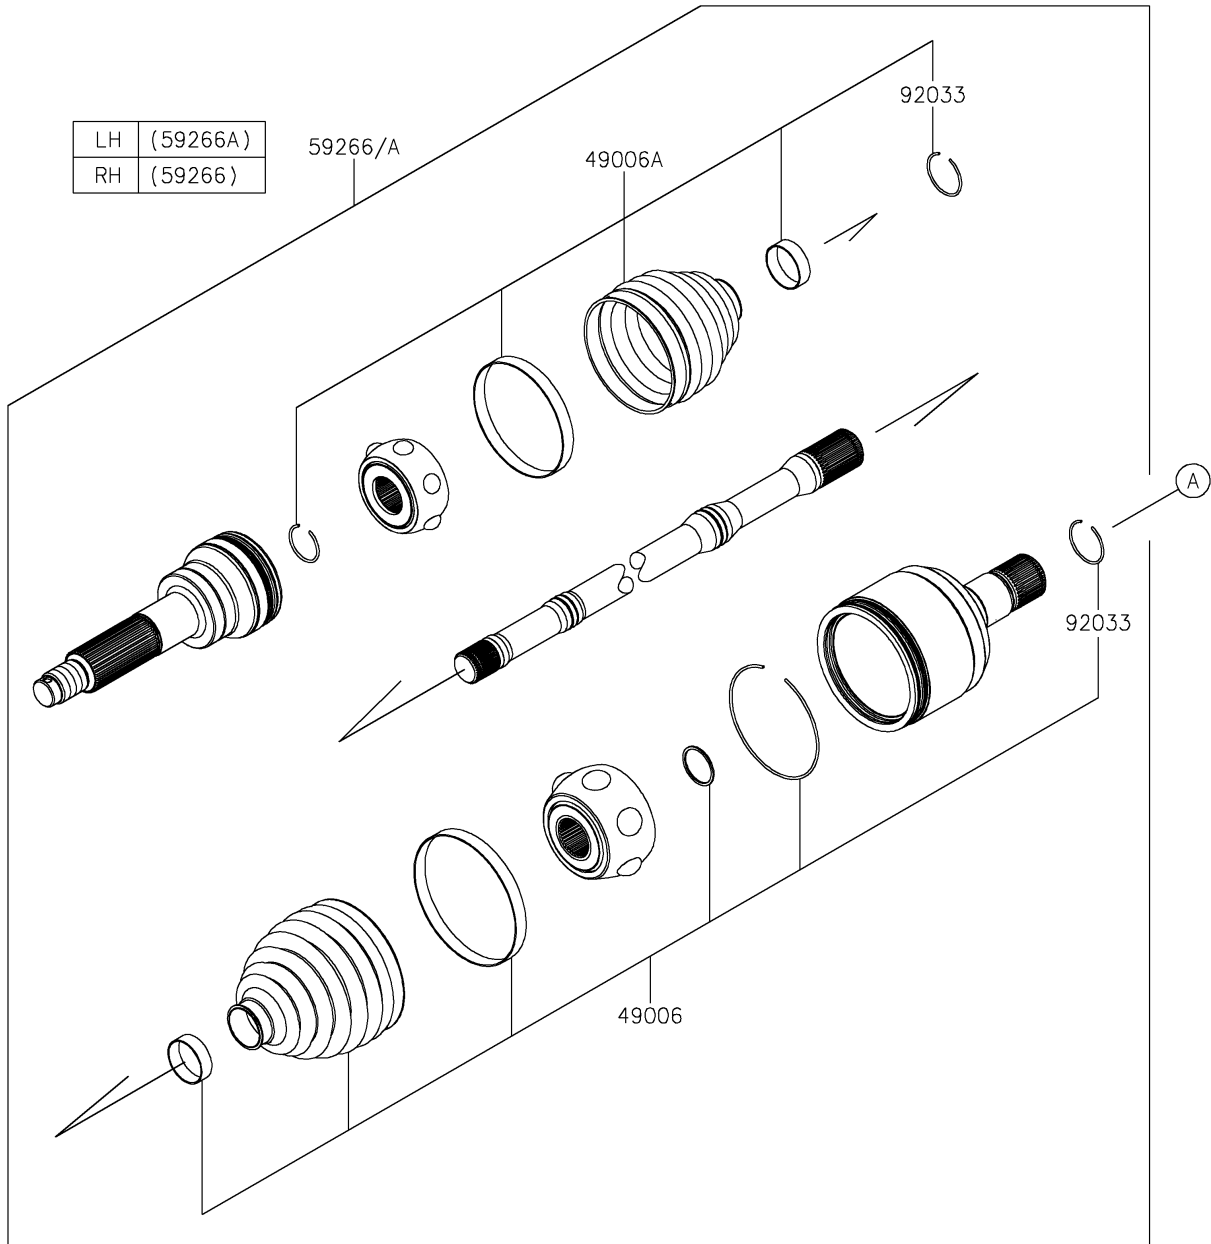

2025 Ridge HVAC

PARTS DIAGRAM

Drive Shaft-Rear

E3137

2025 Ridge HVAC

PARTS LIST

Drive Shaft-Rear

ITEM NAME

PART NUMBER

QUANTITY
