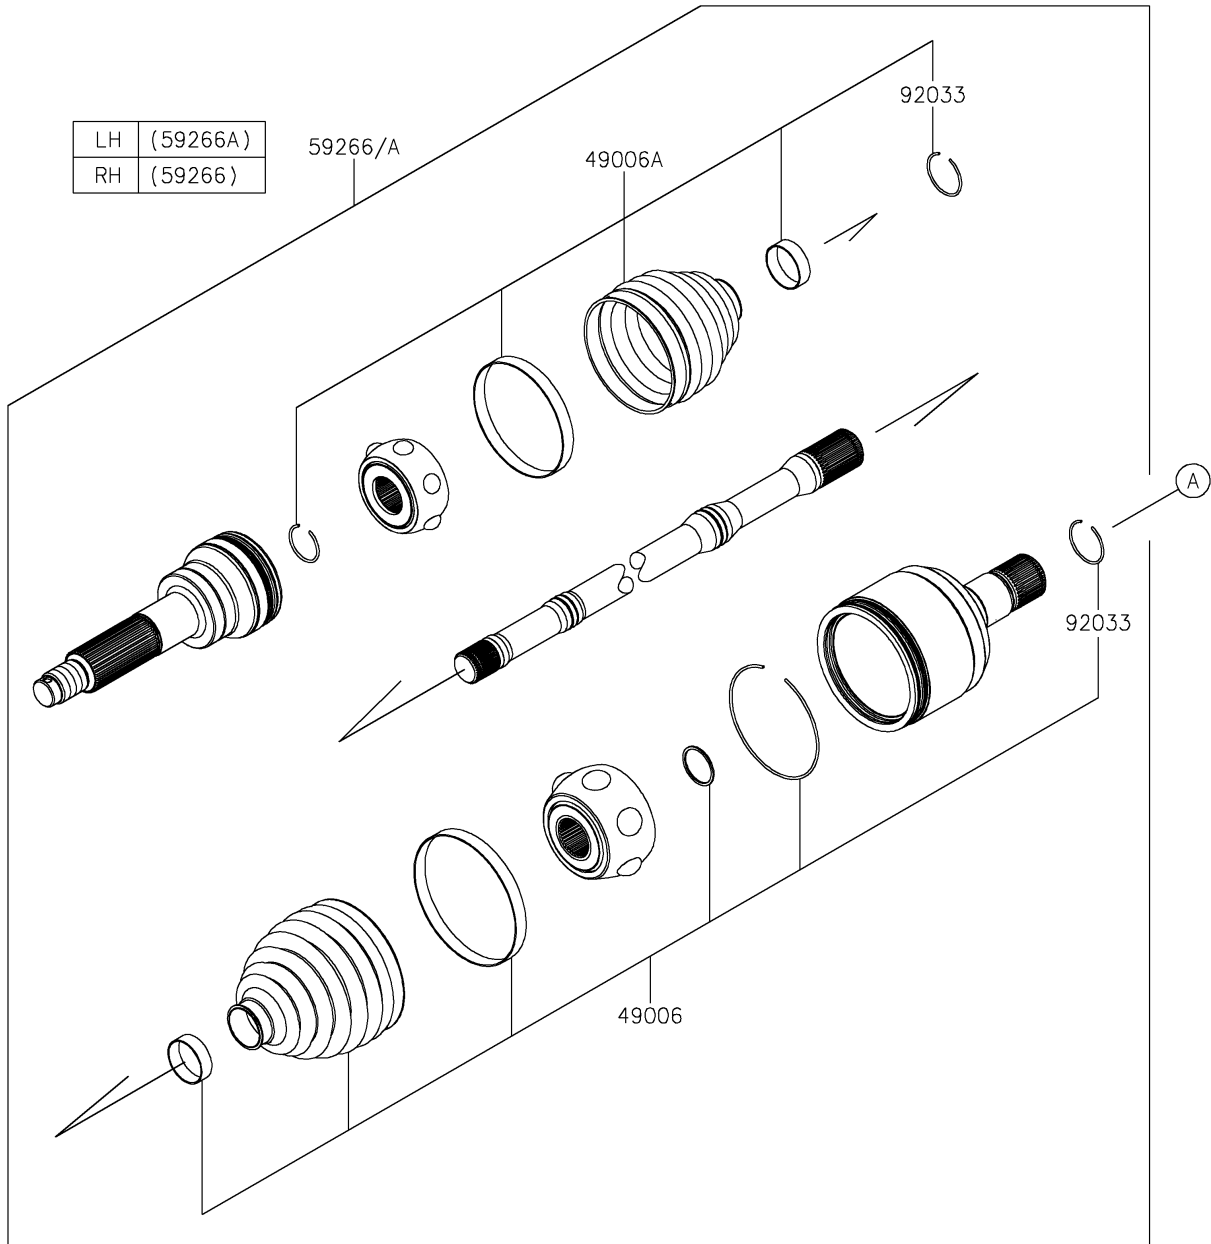

2024 Ridge HVAC

PARTS DIAGRAM

Drive Shaft-Rear

E3137

2024 Ridge HVAC

PARTS LIST

Drive Shaft-Rear

ITEM NAME

PART NUMBER

QUANTITY
