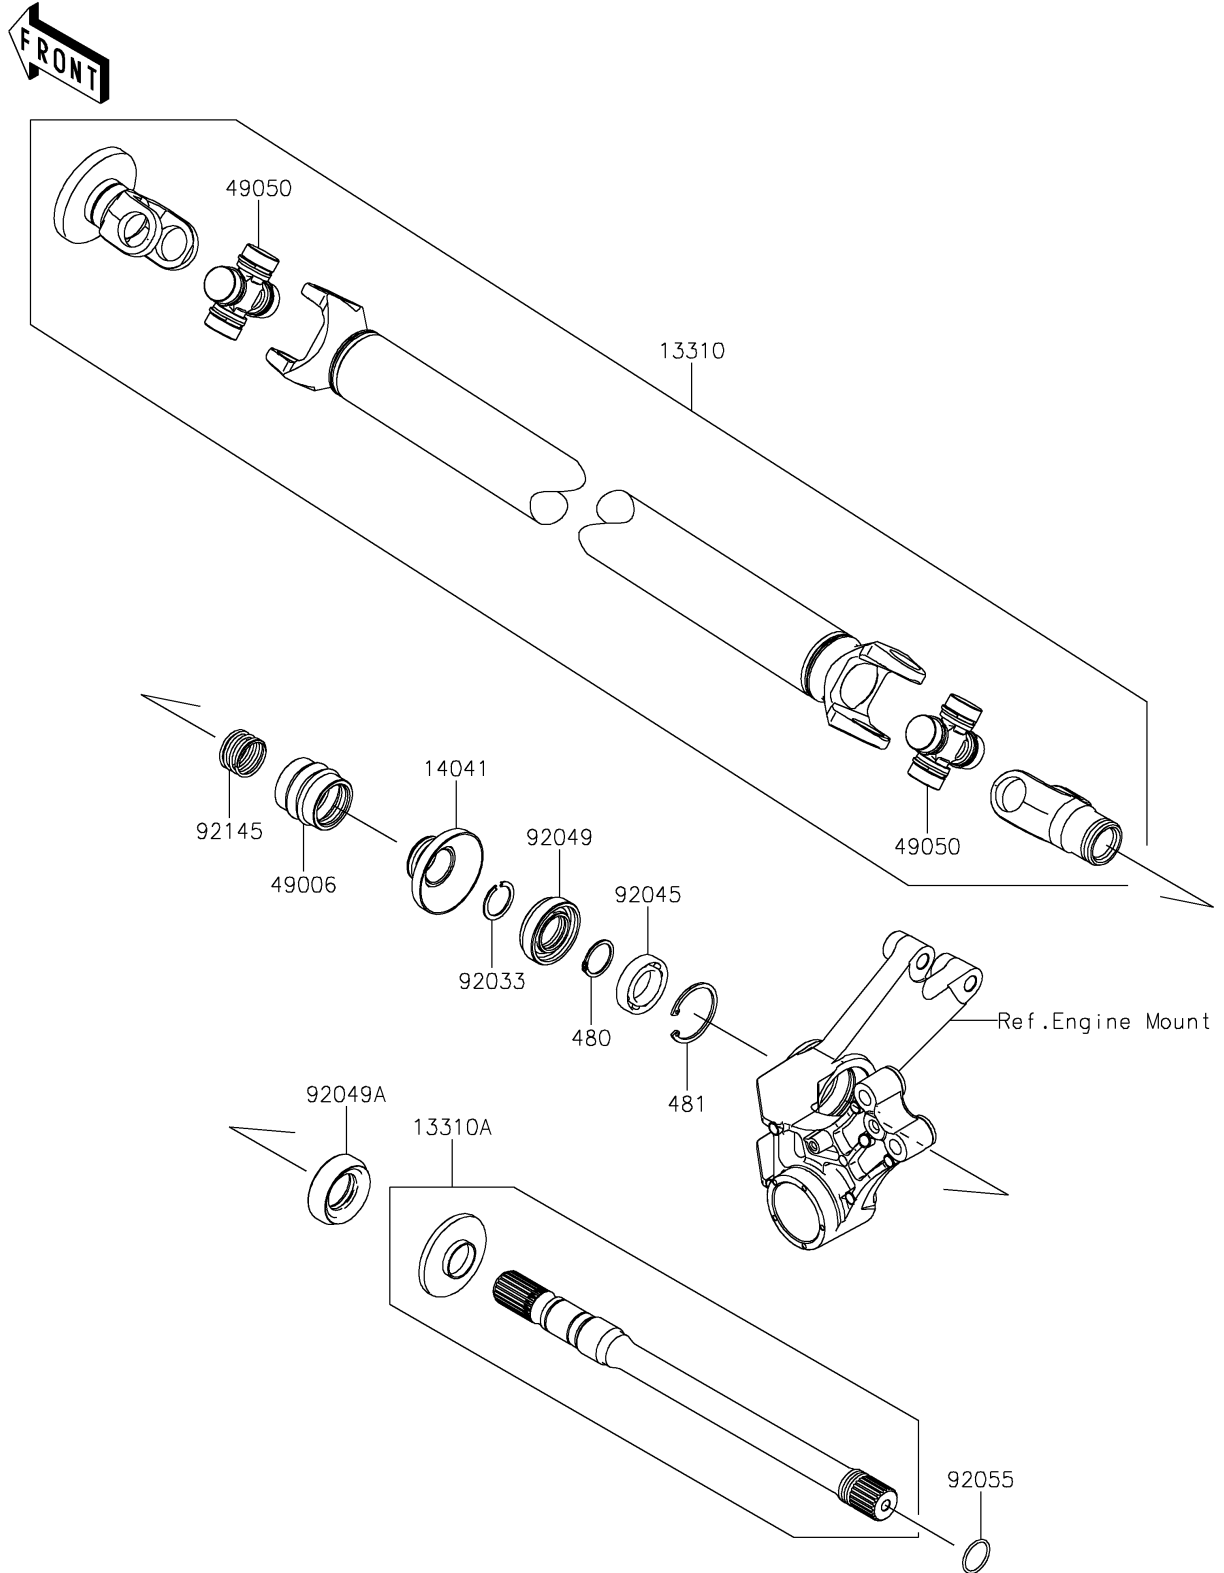

2025 Ridge HVAC

PARTS DIAGRAM

Drive Shaft-Propeller

E3135

2025 Ridge HVAC

PARTS LIST

Drive Shaft-Propeller

ITEM NAME

PART NUMBER

QUANTITY
