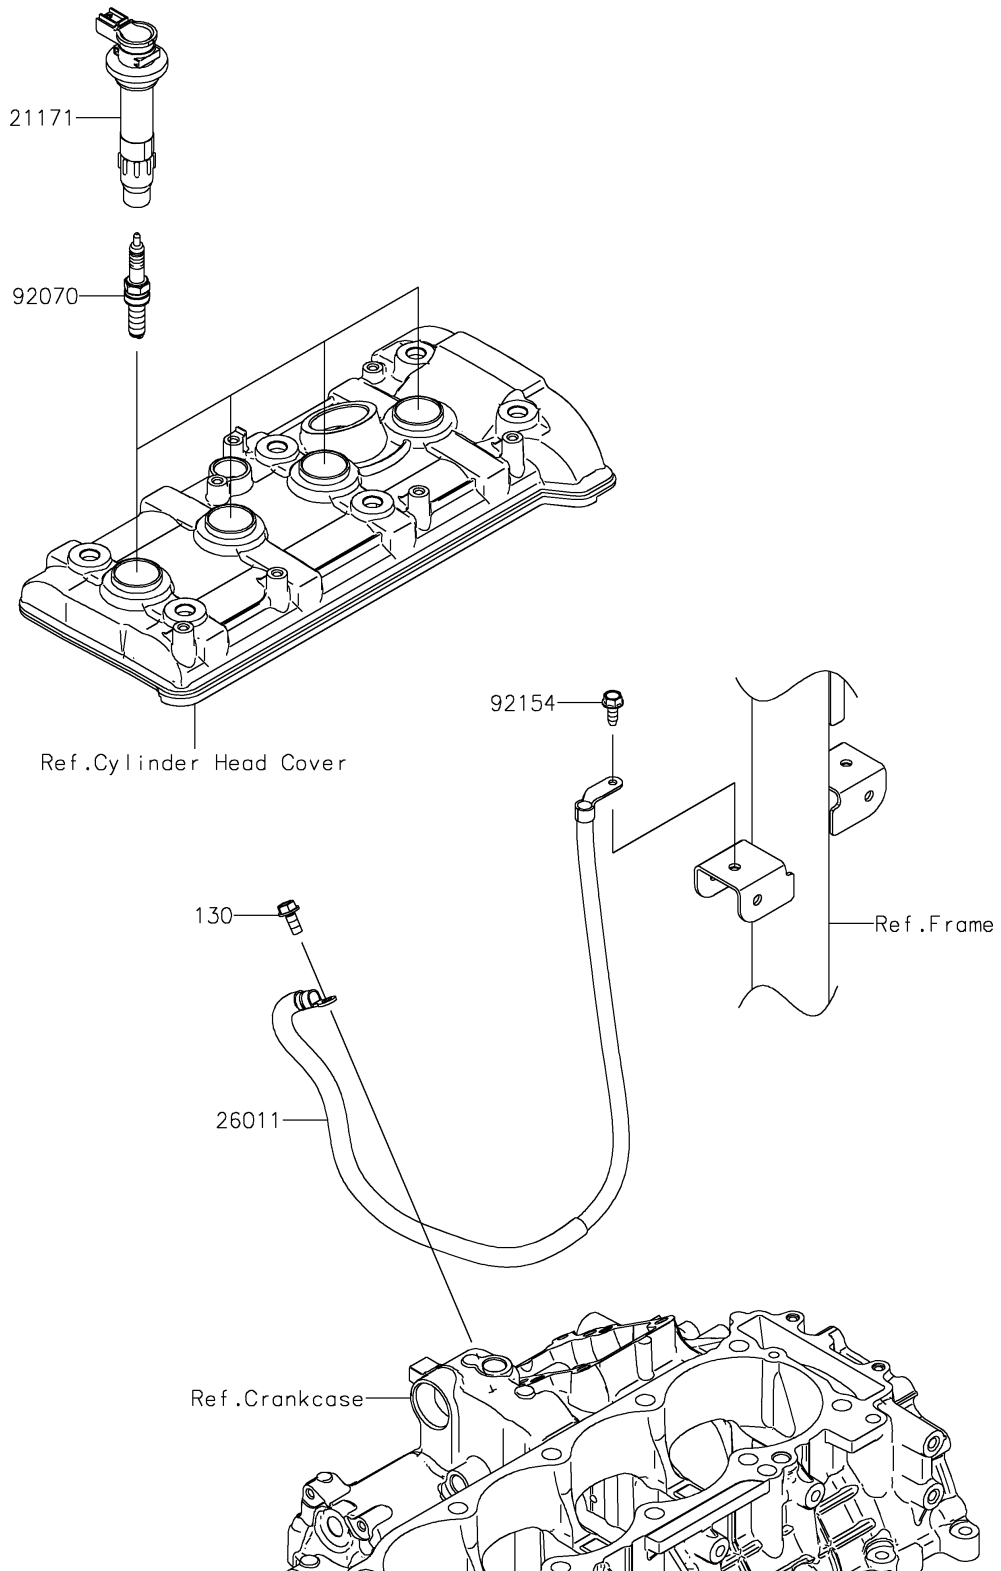

2024 RIDGE® HVAC

PARTS DIAGRAM

Ignition System

E1830

2024 RIDGE® HVAC

PARTS LIST

Ignition System

ITEM NAME	PART NUMBER	QUANTITY
COIL-ASSY-IGNITION (Ref # 21171)	21171-0751	4
WIRE-LEAD,CRANKCASE-FRAME (Ref # 26011)	26011-2421	1
PLUG-SPARK,LMAR9G(NGK) (Ref # 92070)	92070-0716	4
BOLT,FLANGED,6X16 (Ref # 92154)	92154-0551	1
BOLT-FLANGED,6X14 (Ref # 130)	130BA0614	1