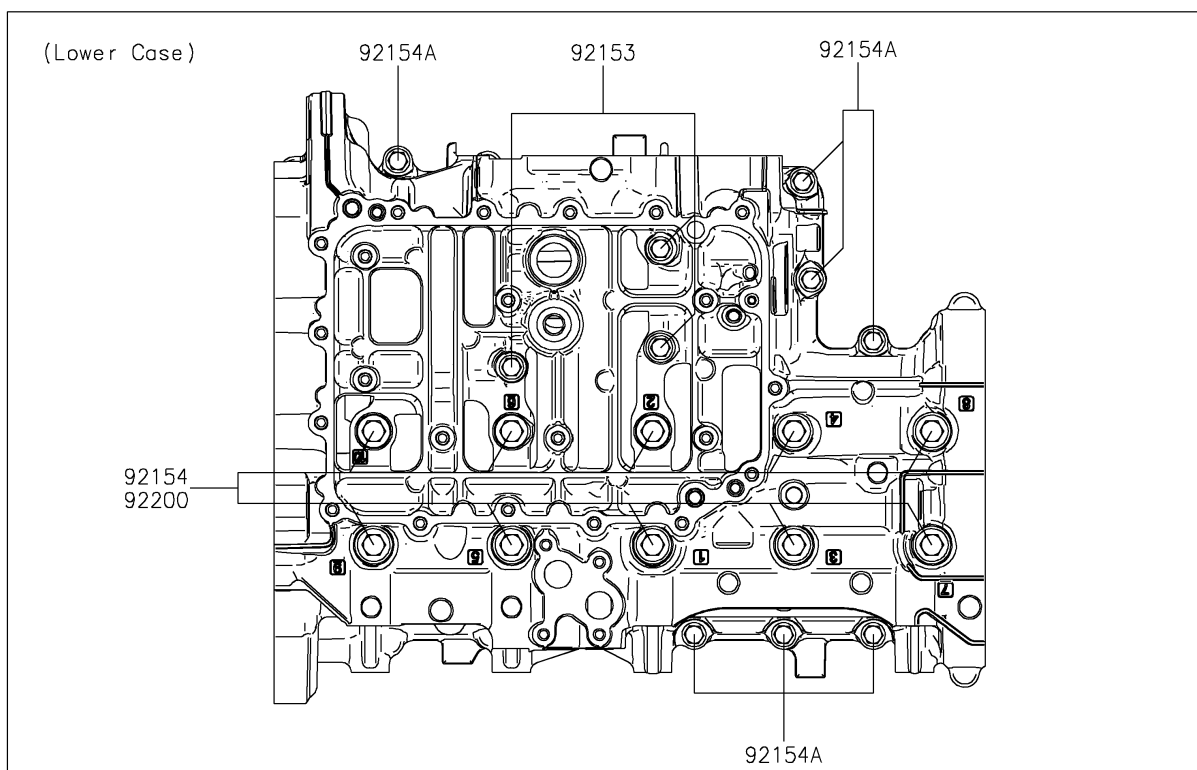

2025 Ridge HVAC

PARTS DIAGRAM

Crankcase Bolt Pattern

E1412

2025 Ridge HVAC

PARTS LIST

Crankcase Bolt Pattern

ITEM NAME

PART NUMBER

QUANTITY
