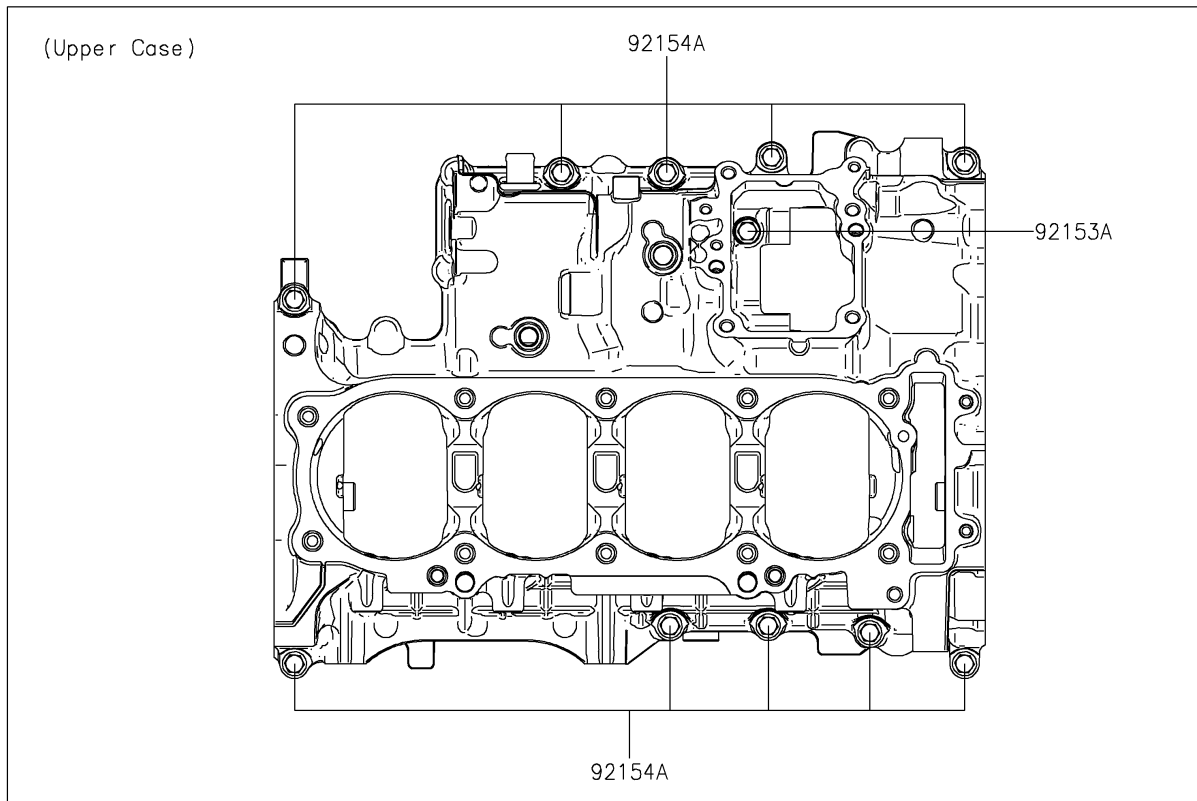

2025 Ridge HVAC

PARTS DIAGRAM

Crankcase Bolt Pattern

E1412

2025 Ridge HVAC

PARTS LIST

Crankcase Bolt Pattern

ITEM NAME

PART NUMBER

QUANTITY
