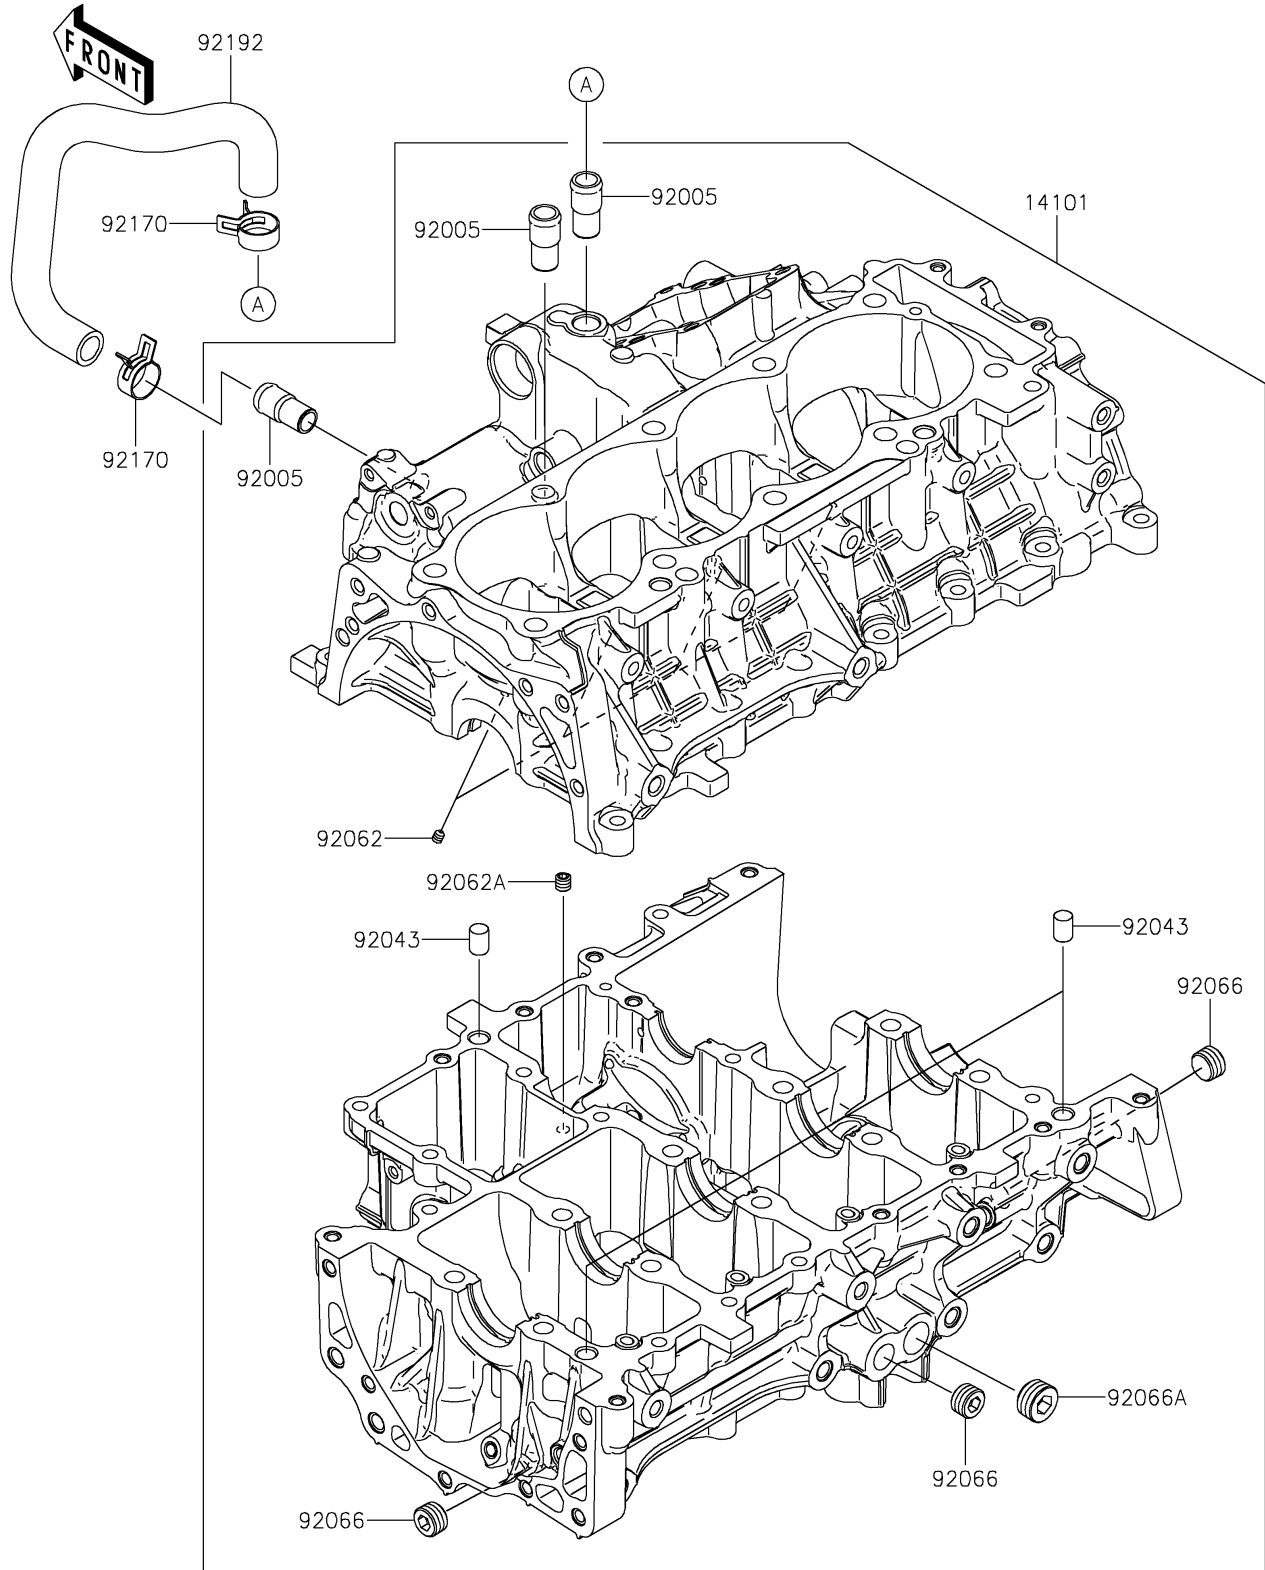

2024 Ridge HVAC

PARTS DIAGRAM

Crankcase

E1411

2024 Ridge HVAC

PARTS LIST

Crankcase

ITEM NAME

PART NUMBER

QUANTITY
