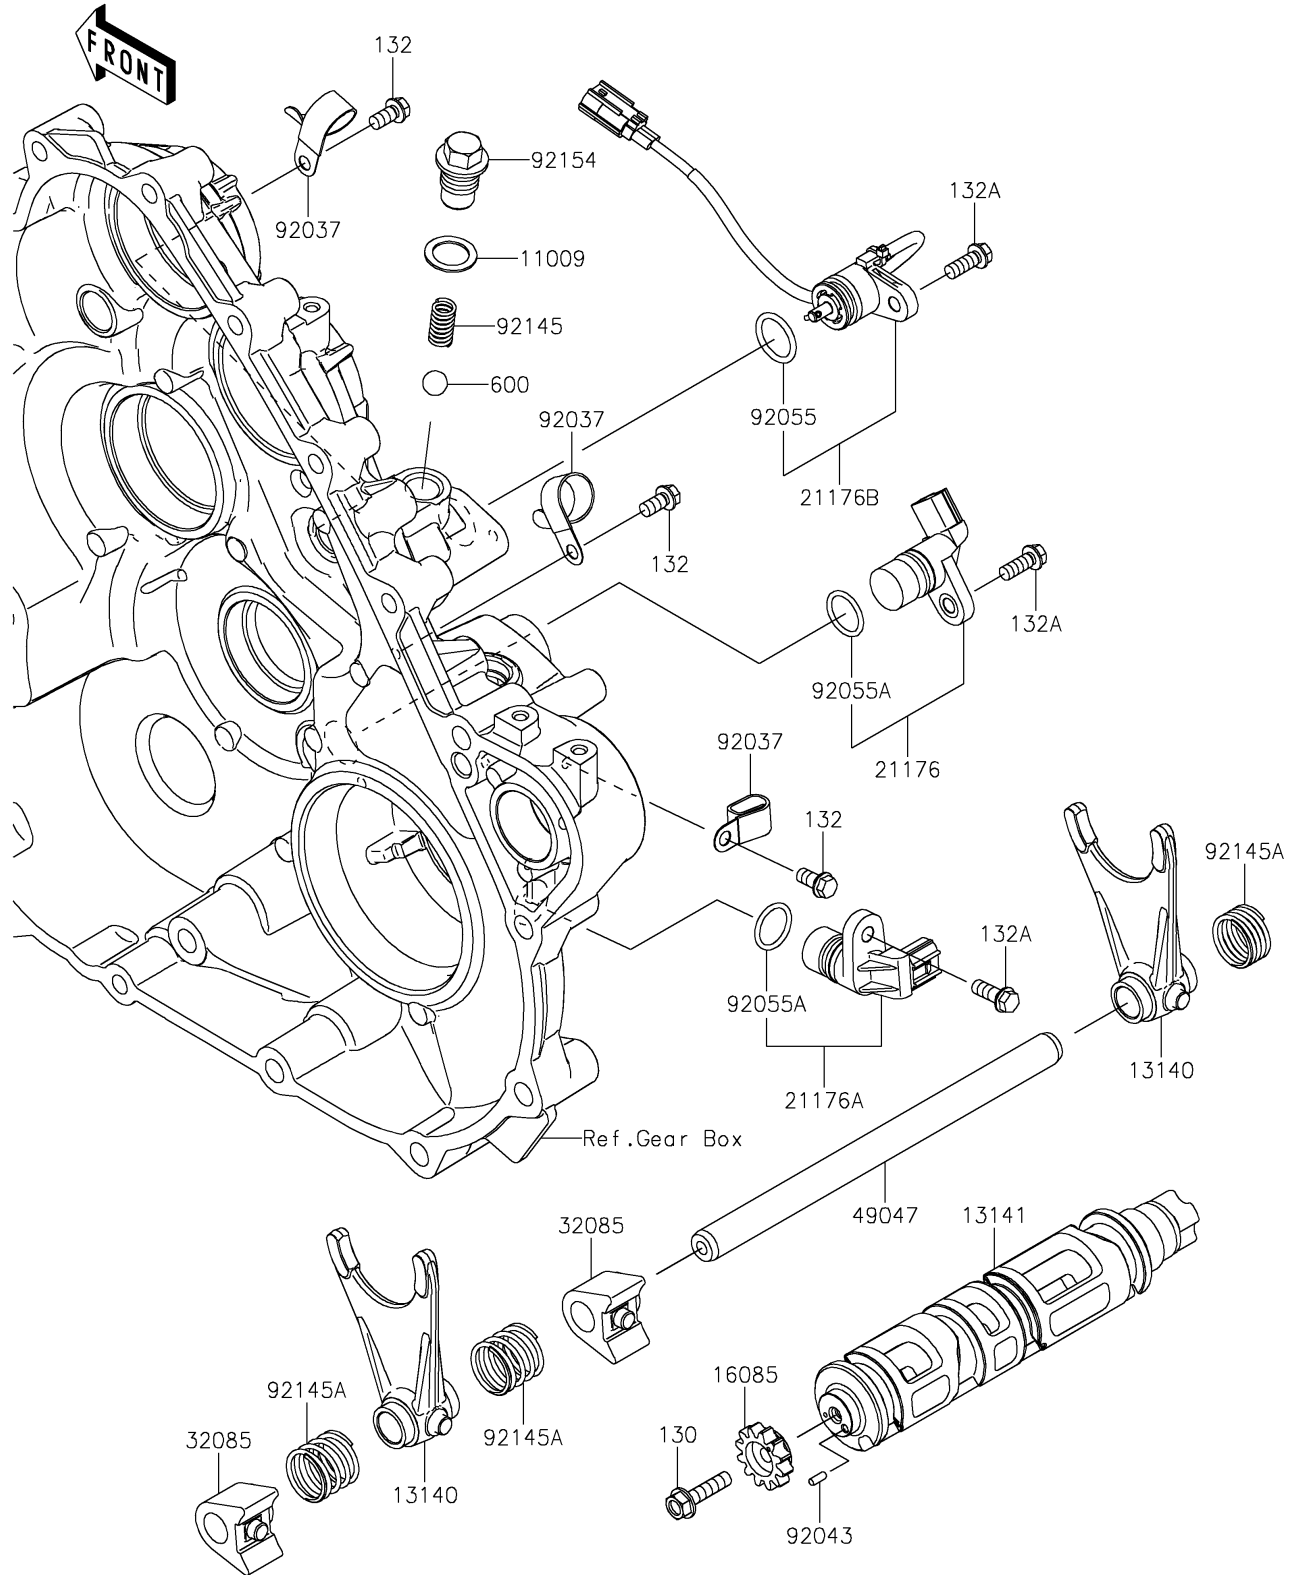

2025 Ridge HVAC

PARTS DIAGRAM

Gear Change Drum/Shift Fork(s)

E1362

2025 Ridge HVAC

PARTS LIST

Gear Change Drum/Shift Fork(s)

ITEM NAME

PART NUMBER

QUANTITY
