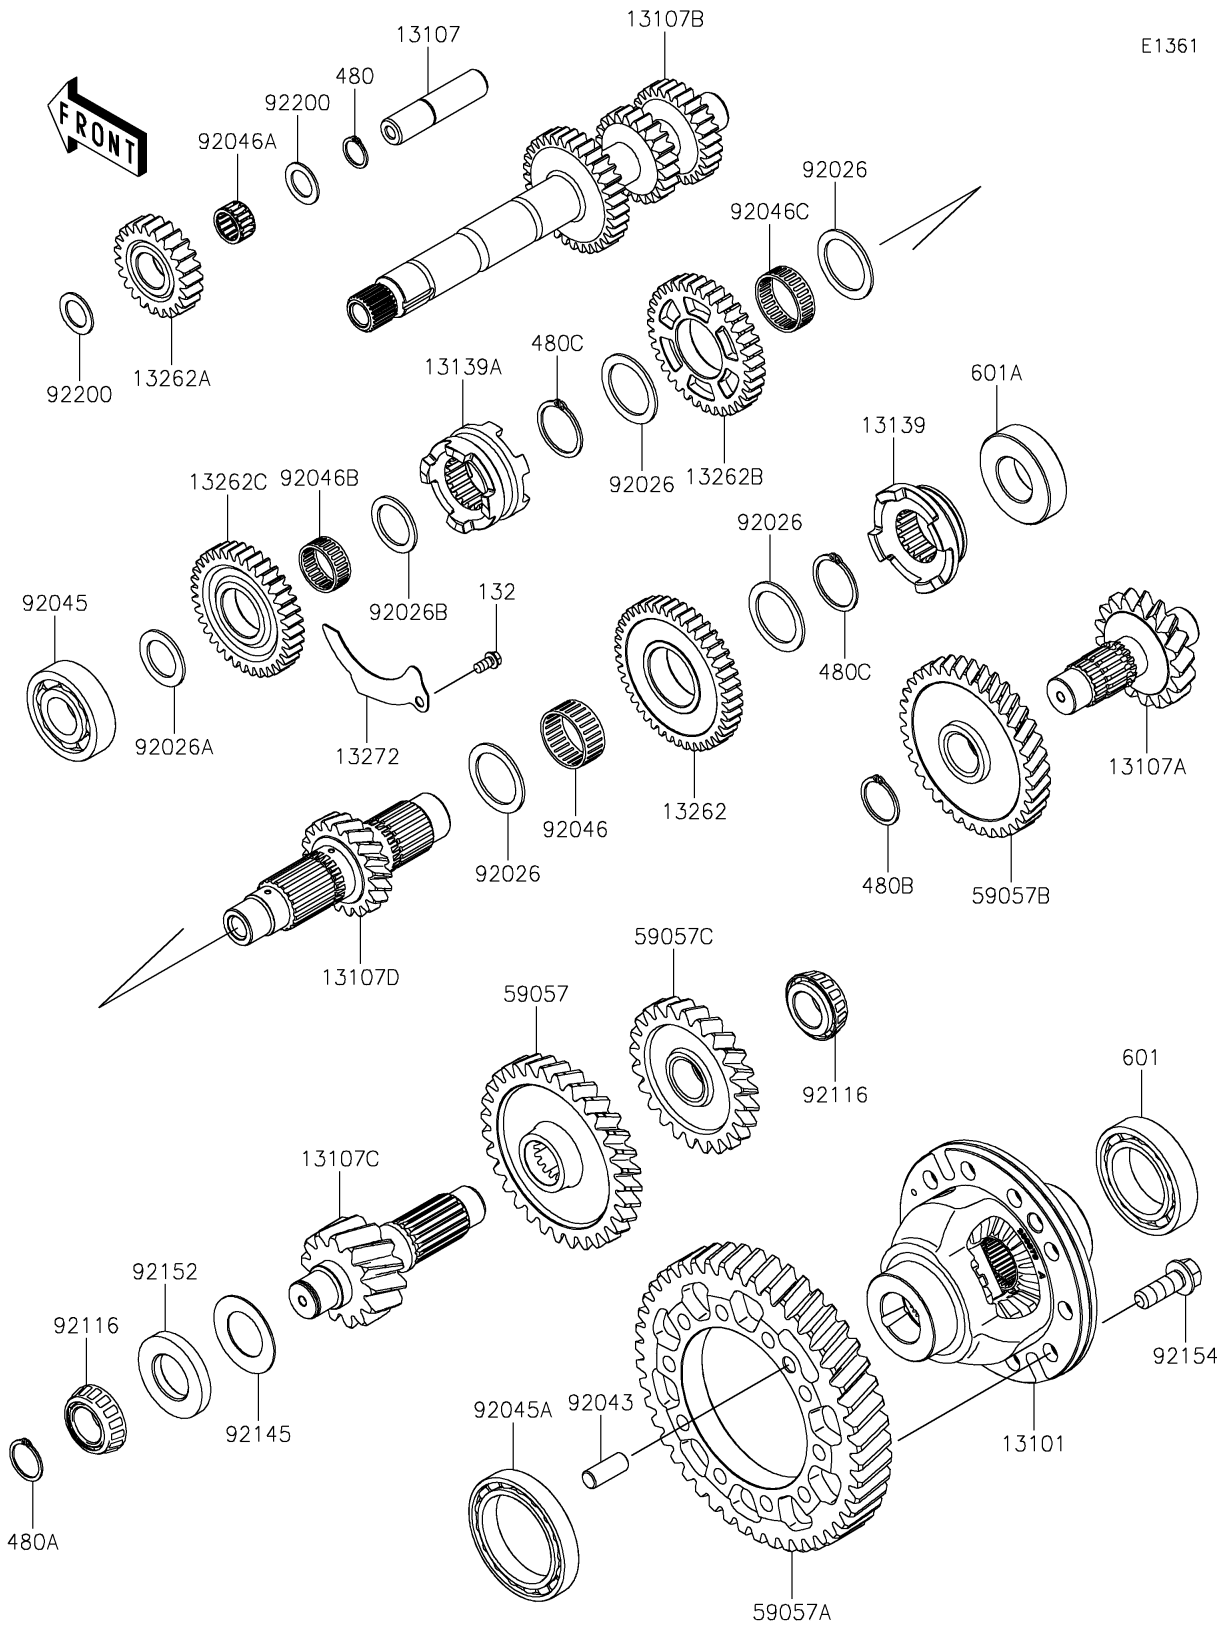

2025 Ridge HVAC

PARTS DIAGRAM

Transmission

E1361

2025 Ridge HVAC

PARTS LIST

Transmission

ITEM NAME

PART NUMBER

QUANTITY
