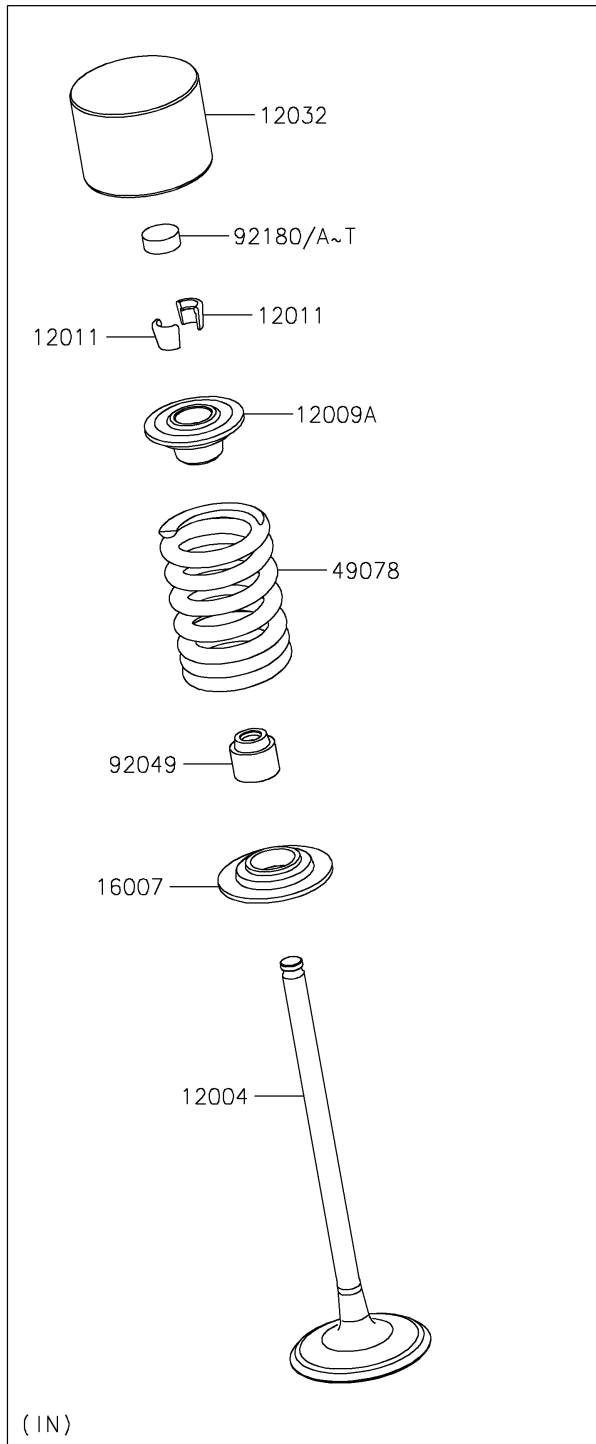

2024 RIDGE® HVAC

PARTS DIAGRAM

Valve(s)

E1210

2024 RIDGE[®] HVAC

PARTS LIST

Valve(s)

ITEM NAME

PART NUMBER

QUANTITY
