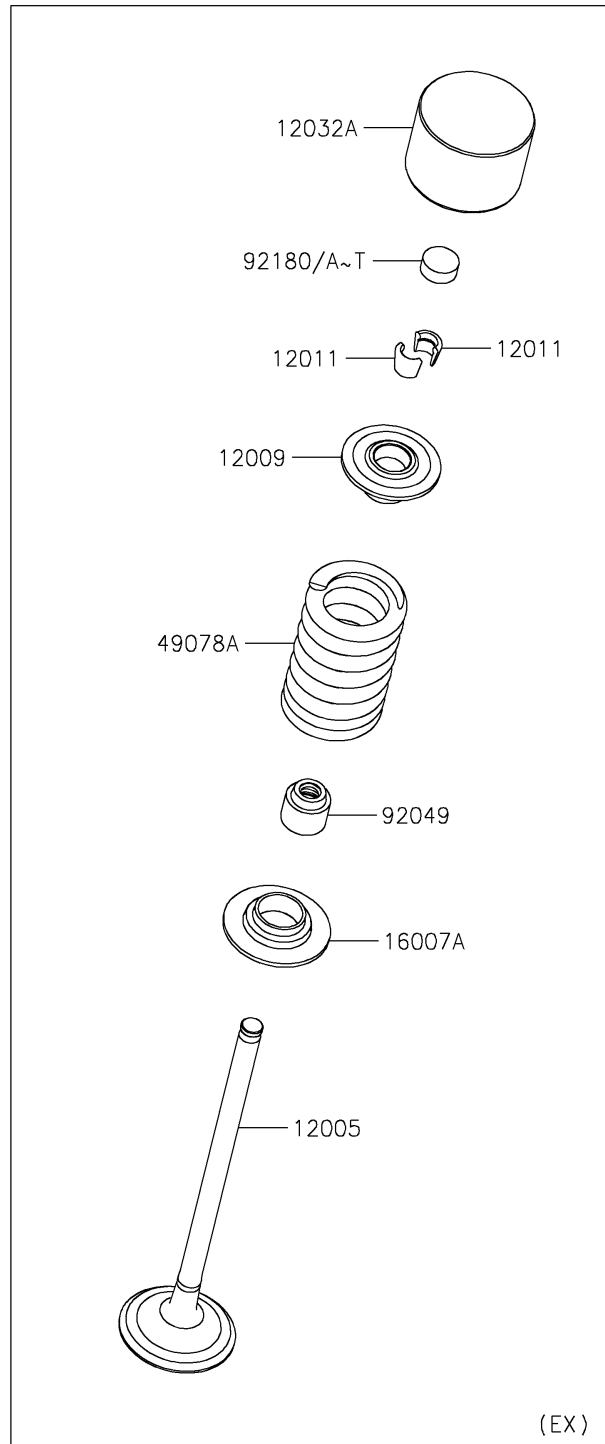

2024 RIDGE® HVAC

PARTS DIAGRAM

Valve(s)

E1210

2024 RIDGE[®] HVAC

PARTS LIST

Valve(s)

ITEM NAME

PART NUMBER

QUANTITY
