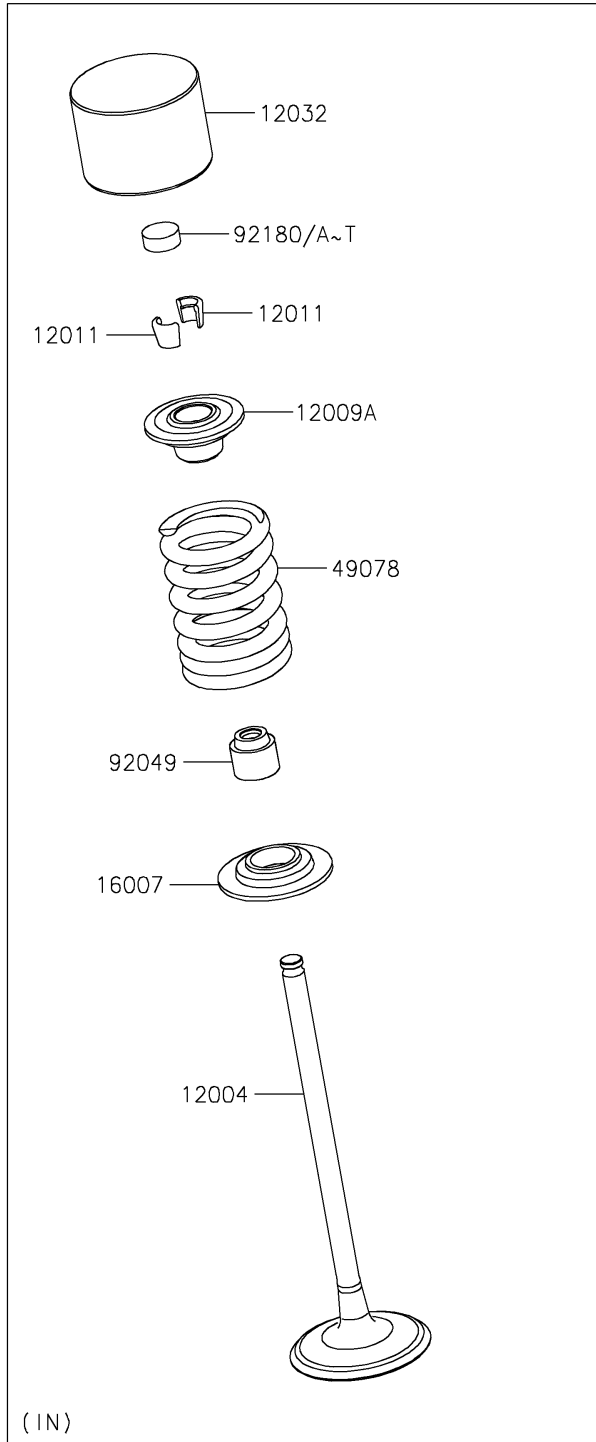

2024 RIDGE® HVAC

PARTS DIAGRAM

Valve(s)

E1210

2024 RIDGE® HVAC

PARTS LIST

Valve(s)

ITEM NAME	PART NUMBER	QUANTITY
-----------	-------------	----------
