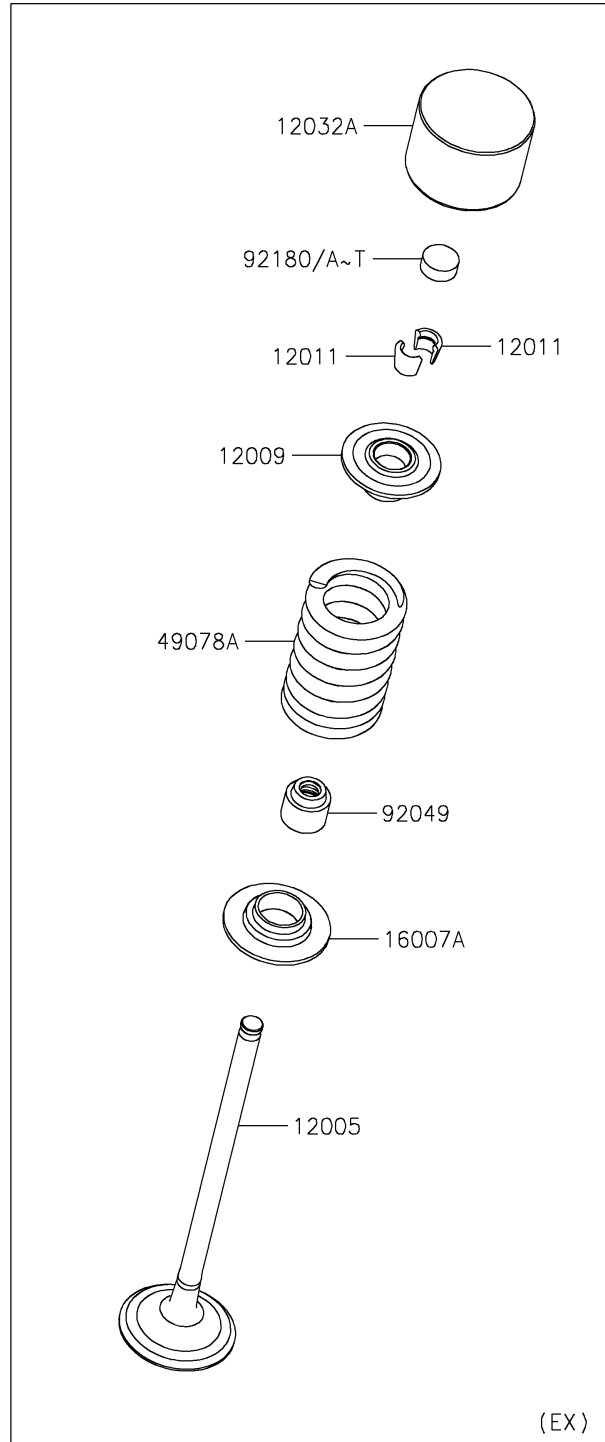

2024 RIDGE® HVAC

PARTS DIAGRAM

Valve(s)

E1210

2024 RIDGE® HVAC

PARTS LIST

Valve(s)

ITEM NAME	PART NUMBER	QUANTITY
-----------	-------------	----------
