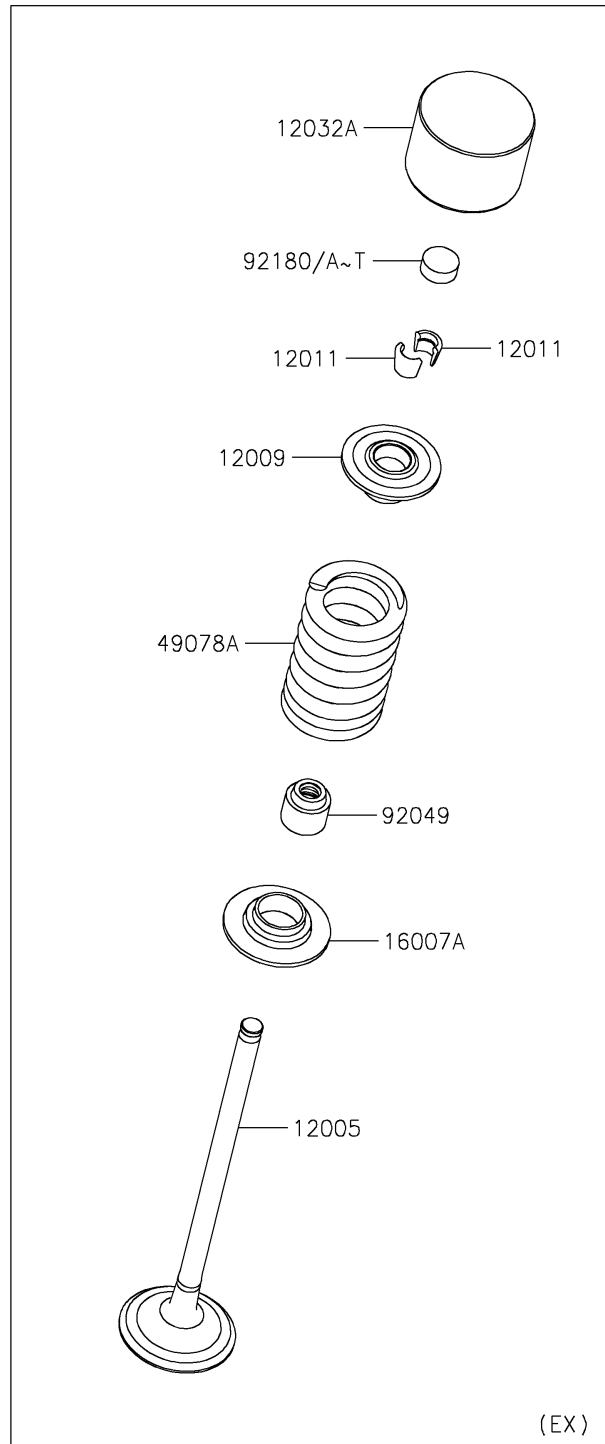

2024 Ridge HVAC

PARTS DIAGRAM

Valve(s)

E1210

2024 Ridge HVAC

PARTS LIST

Valve(s)

ITEM NAME

PART NUMBER

QUANTITY
