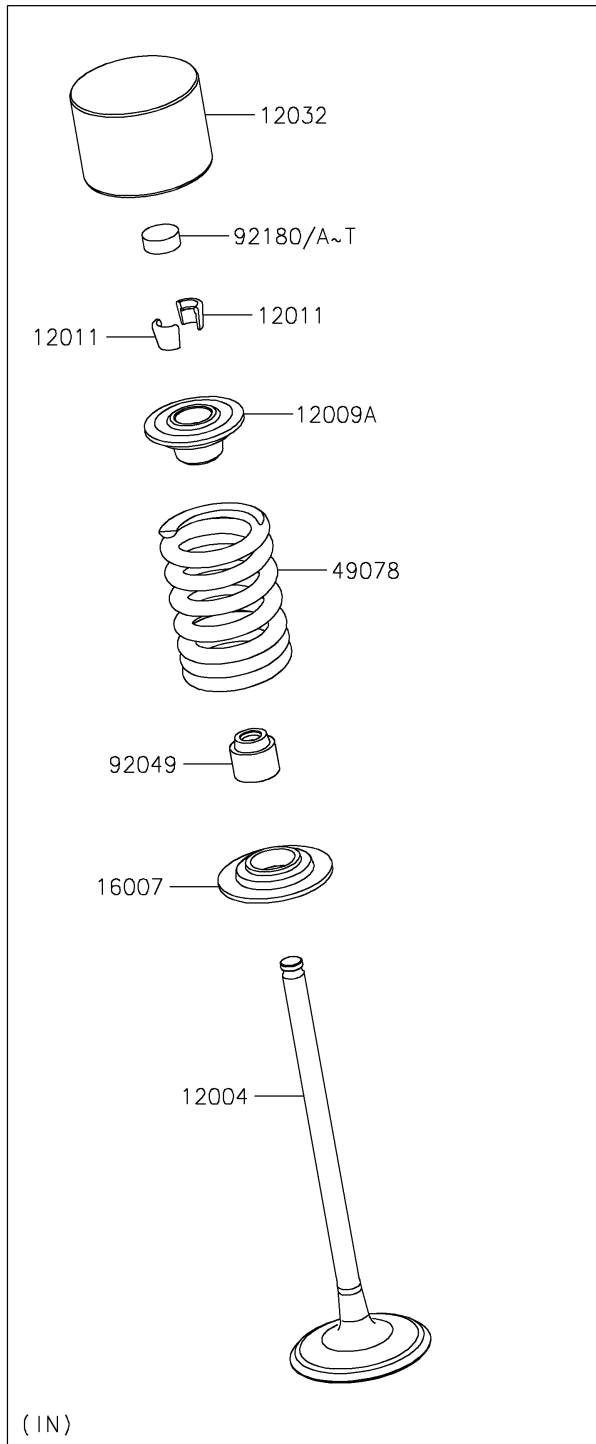

2024 Ridge HVAC

PARTS DIAGRAM

Valve(s)

E1210

2024 Ridge HVAC

PARTS LIST

Valve(s)

ITEM NAME

PART NUMBER

QUANTITY
