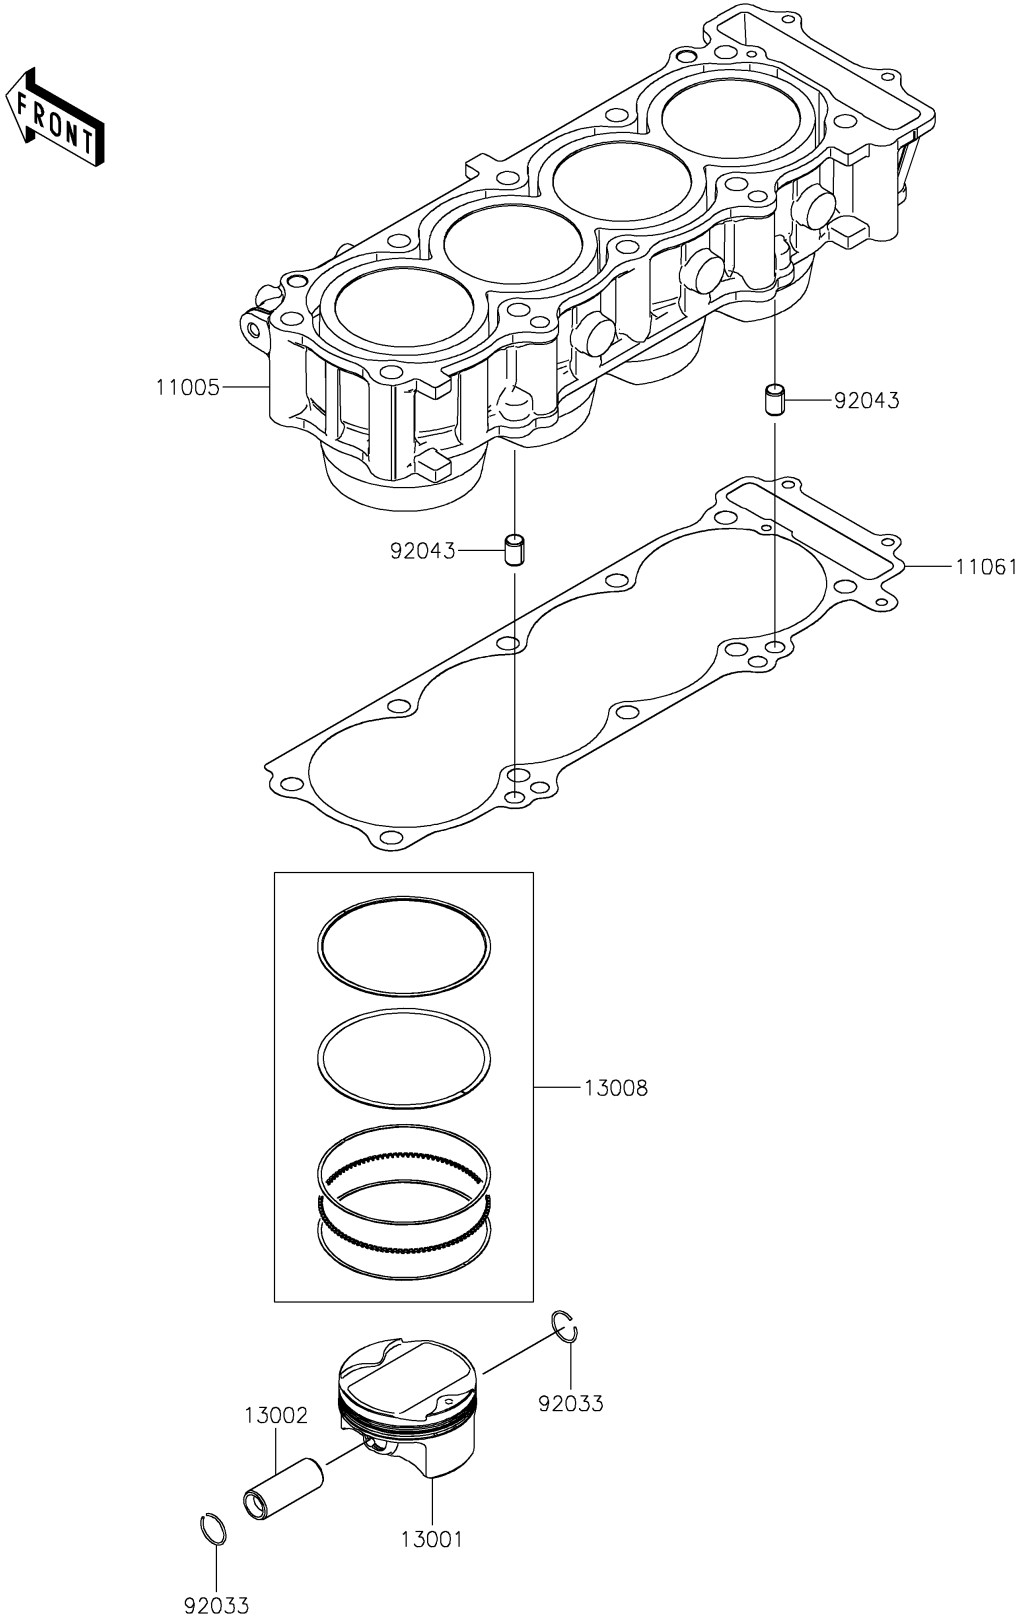

2024 RIDGE® HVAC

PARTS DIAGRAM

Cylinder/Piston(s)

E1120

2024 RIDGE® HVAC

PARTS LIST

Cylinder/Piston(s)

ITEM NAME	PART NUMBER	QUANTITY
CYLINDER-ENGINE (Ref # 11005)	11005-0733	1
GASKET,CYLINDER BASE (Ref # 11061)	11061-1482	1
PISTON-ENGINE (Ref # 13001)	13001-0843	4
PIN-PISTON (Ref # 13002)	13002-0733	4
RING-SET-PISTON (Ref # 13008)	13008-0571	4
RING-SNAP (Ref # 92033)	92033-1054	8
PIN,8.2X10X14 (Ref # 92043)	92043-1264	2