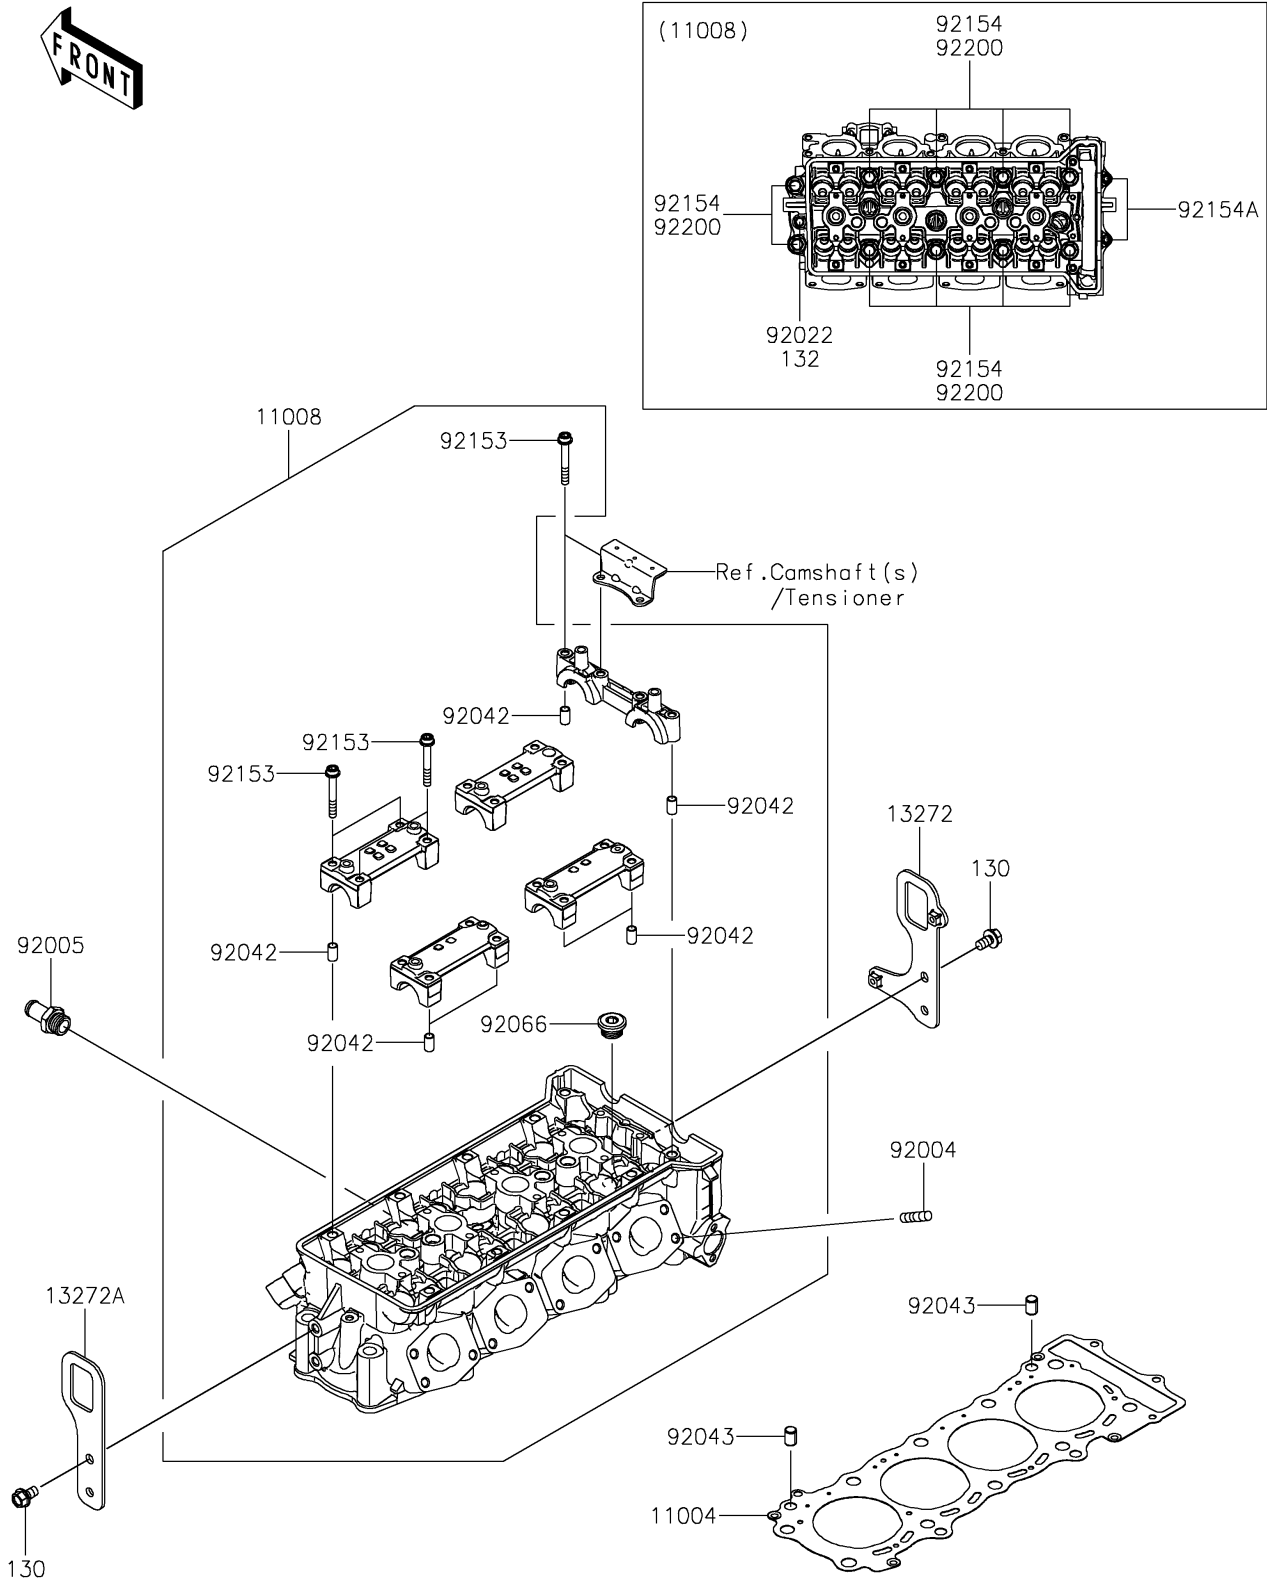

2025 Ridge HVAC

PARTS DIAGRAM

Cylinder Head

E1111

2025 Ridge HVAC

PARTS LIST

Cylinder Head

ITEM NAME

PART NUMBER

QUANTITY
