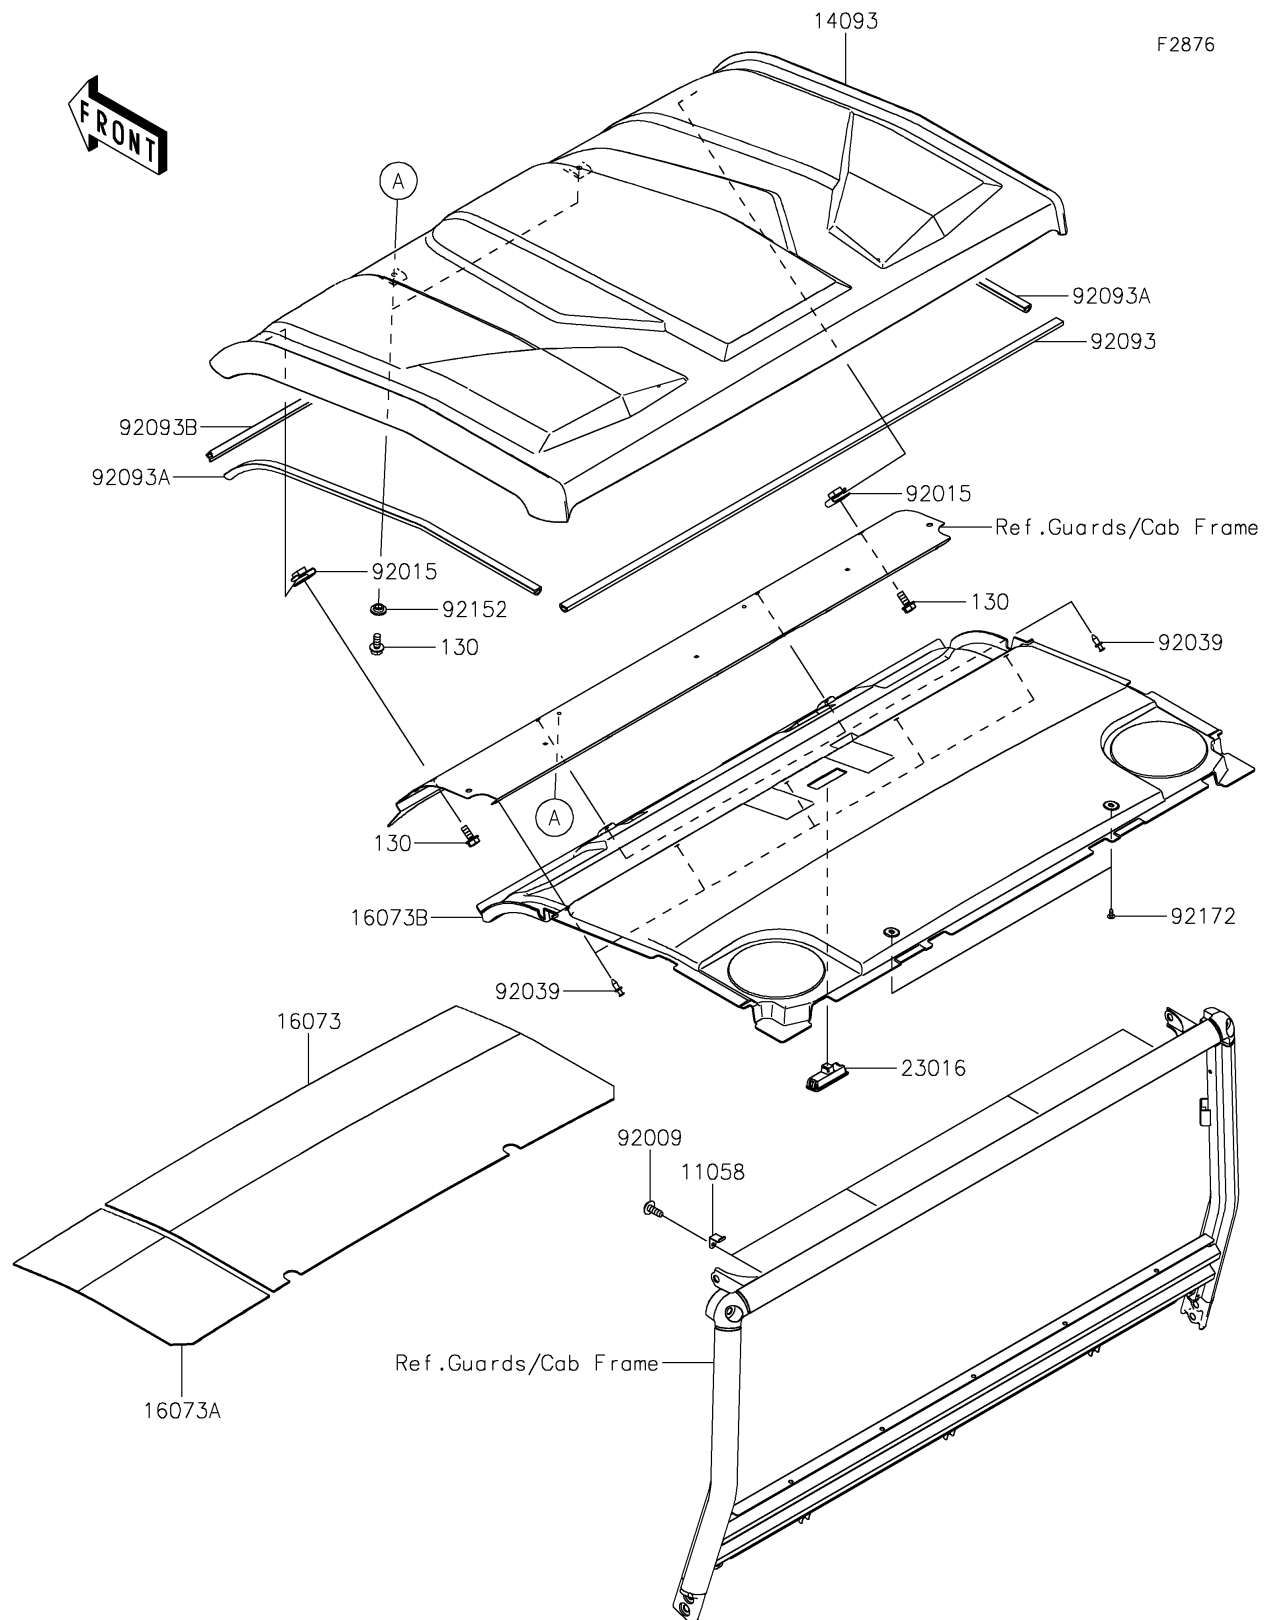

2025 RIDGE® XR DELUXE HVAC

PARTS DIAGRAM

Sun Top

2025 RIDGE® XR DELUXE HVAC

PARTS LIST

Sun Top

ITEM NAME	PART NUMBER	QUANTITY
BRACKET,ROOF (Ref # 11058)	11058-0254	4
COVER,ROOF (Ref # 14093)	14093-1352	1
INSULATOR,HEAT,RH (Ref # 16073)	16073-0981	1
INSULATOR,HEAT,LH (Ref # 16073A)	16073-0982	1
INSULATOR,ROOM LIGHT (Ref # 16073B)	16073-0991	1
LAMP-ASSY,ROOM (Ref # 23016)	23016-0673	1
SCREW,TAPPING,6X16 (Ref # 92009)	92009-1166	4
NUT,6MM (Ref # 92015)	92015-1602	2
RIVET (Ref # 92039)	92039-0776	7
SEAL,ROOF,RR (Ref # 92093)	92093-0778	1
SEAL,ROOF,SIDE (Ref # 92093A)	92093-0779	2
SEAL,ROOF,FR (Ref # 92093B)	92093-0812	1
COLLAR,6.3X9.5X4.1 (Ref # 92152)	92152-1571	2
SCREW,6X16 (Ref # 92172)	92172-0284	2
BOLT-FLANGED,6X14 (Ref # 130)	130BA0614	4