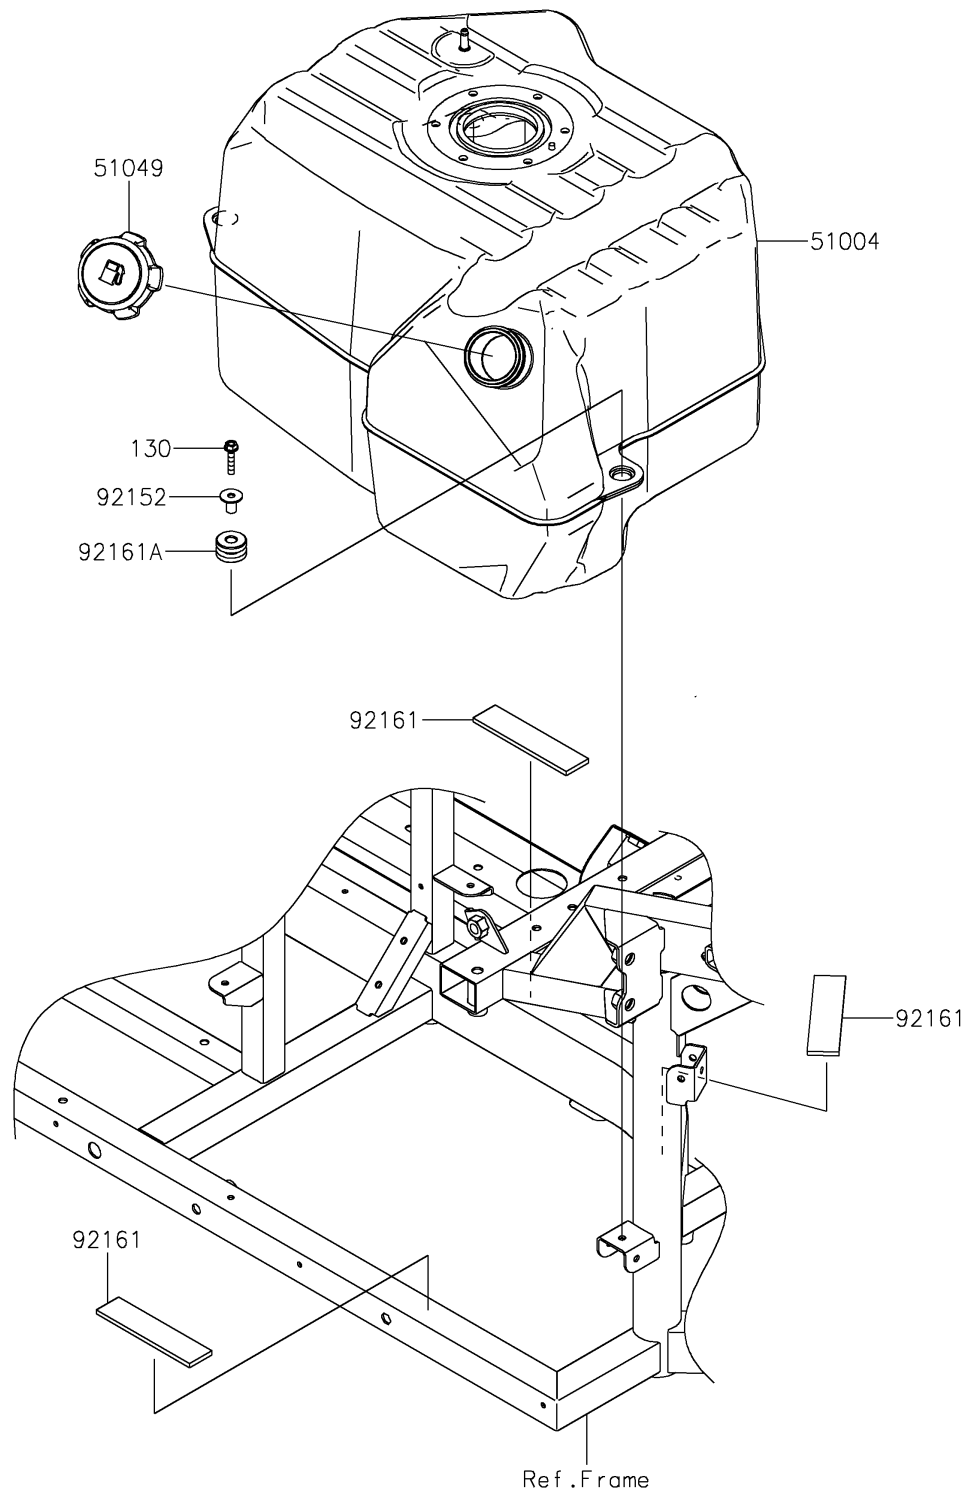

2025 RIDGE® XR DELUXE HVAC

PARTS DIAGRAM

Fuel Tank(CA)

F2410A

2025 RIDGE® XR DELUXE HVAC

PARTS LIST

Fuel Tank(CA)

| ITEM NAME | PART NUMBER | QUANTITY |
|----------------------------------|-------------|----------|
| TANK-FUEL (Ref # 51004) | 51004-0036 | 1 |
| CAP-TANK,FUEL (Ref # 51049) | 51049-0718 | 1 |
| COLLAR,6.8X10X18.1 (Ref # 92152) | 92152-1867 | 3 |
| DAMPER,31.1X130X5 (Ref # 92161) | 92161-0936 | 3 |
| DAMPER,TANK (Ref # 92161A) | 92161-2178 | 3 |
| BOLT-FLANGED,6X30 (Ref # 130) | 130BA0630 | 3 |