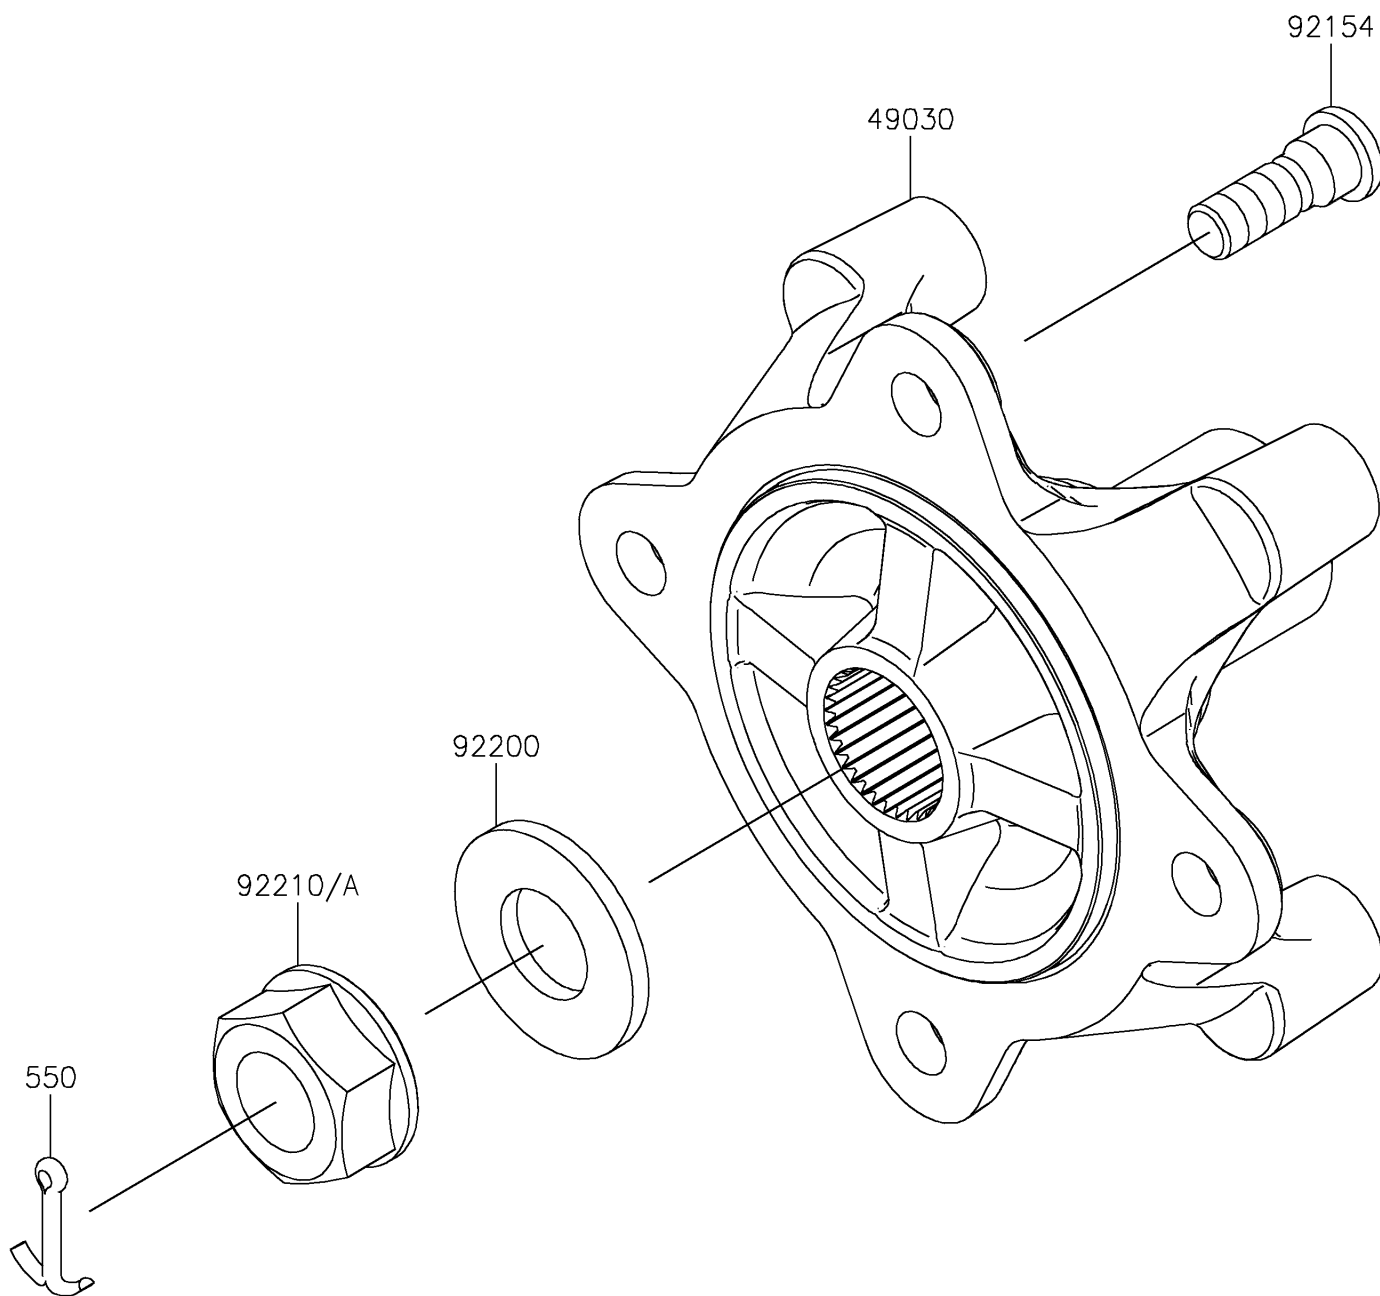

2025 RIDGE® XR DELUXE HVAC

PARTS DIAGRAM

Rear Hubs/Brakes

F2240

2025 RIDGE® XR DELUXE HVAC

PARTS LIST

Rear Hubs/Brakes

ITEM NAME	PART NUMBER	QUANTITY
HUB,RR (Ref # 49030)	49030-0571	2
BOLT,12MM (Ref # 92154)	92154-7074	8
WASHER,24.3X50X4.5 (Ref # 92200)	92200-2610	2
NUT,24MM (Ref # 92210)	92210-1776	1
NUT,24MM,LEFT HANDED (Ref # 92210A)	92210-1780	1
PIN-COTTER,4.0X30 (Ref # 550)	550AA4030	2