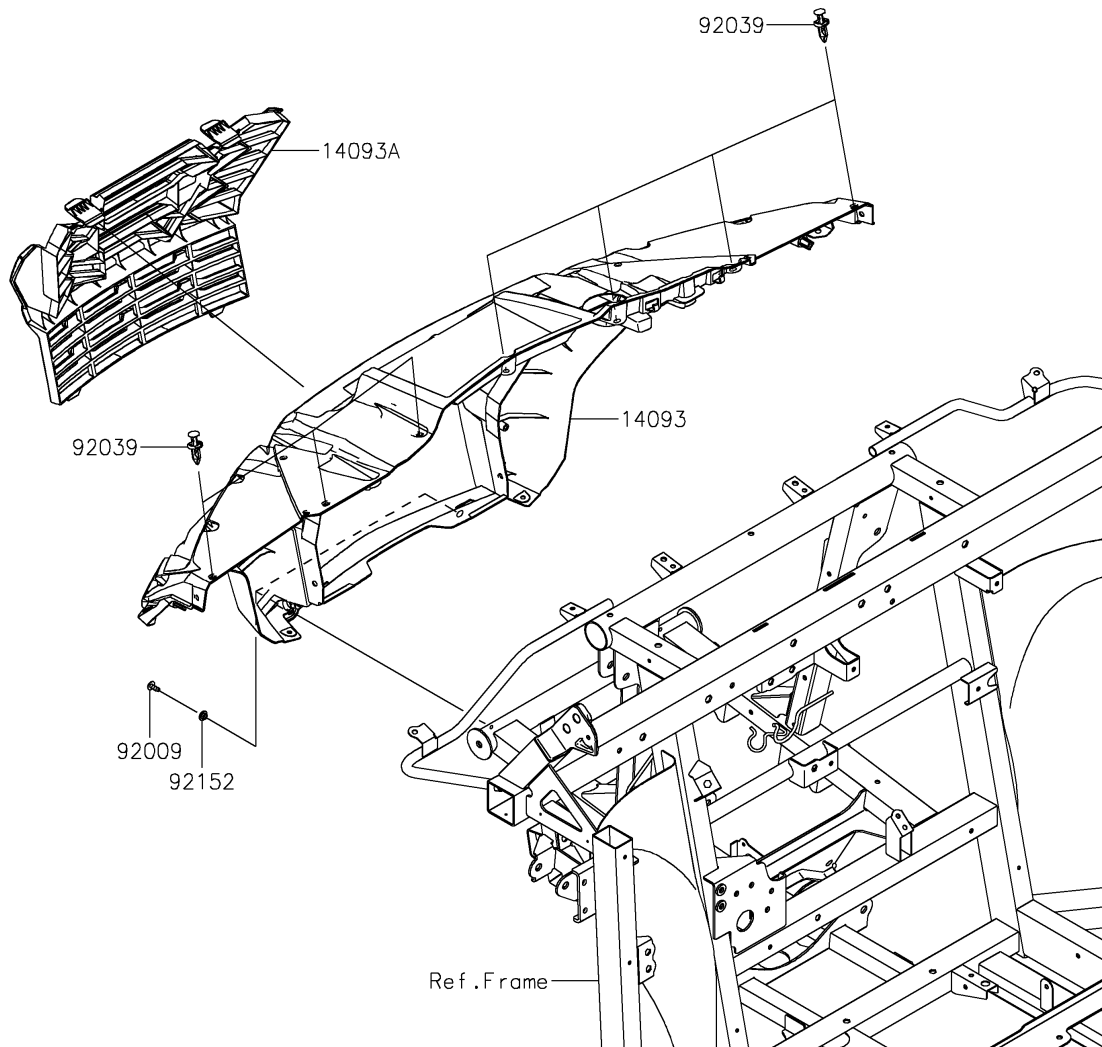

2025 RIDGE® XR DELUXE HVAC

PARTS DIAGRAM

Front Fender(s)

F2171

2025 RIDGE® XR DELUXE HVAC

PARTS LIST

Front Fender(s)

| ITEM NAME | PART NUMBER | QUANTITY |
|---------------------------------------|----------------|----------|
| COVER,FRONT GUARD,BLACK (Ref # 14093) | 14093-1308-6Z | 1 |
| COVER,FR GRILLE (Ref # 14093A) | 14093-1309 | 1 |
| HOOD,I.GRAY (Ref # 39340) | 39340-0002-72B | 1 |
| HOOD,M.GRAYSTONE (Ref # 39340A) | 39340-0002-HI | 1 |
| SCREW,TAPPING,6X16 (Ref # 92009) | 92009-1166 | 2 |
| WASHER,12.5X22X1.2 (Ref # 92022) | 92022-072 | 2 |
| RIVET (Ref # 92039) | 92039-0776 | 7 |
| GROMMET (Ref # 92071) | 92071-0746 | 2 |
| KNOB (Ref # 92077) | 92077-0033 | 2 |
| SEAL,10X10X110 (Ref # 92093) | 92093-0785 | 1 |
| COLLAR,6.3X9.5X4.1 (Ref # 92152) | 92152-1571 | 2 |