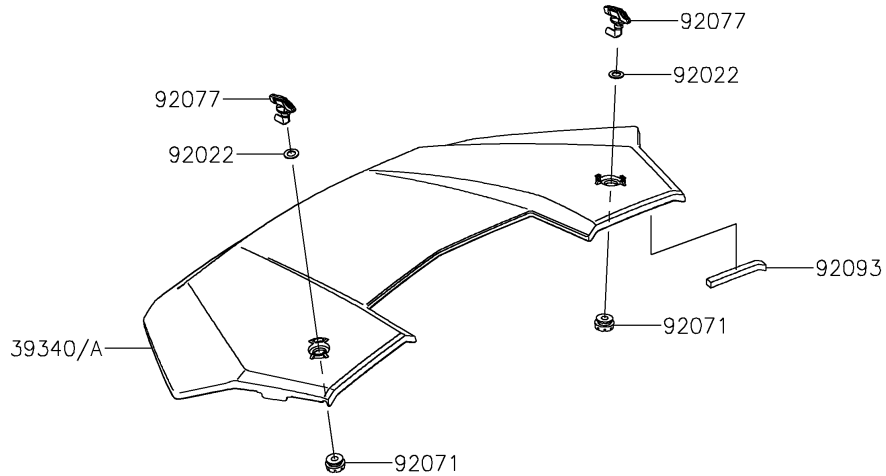

2025 RIDGE® XR DELUXE HVAC

PARTS DIAGRAM

Front Fender(s)

F2171

2025 RIDGE® XR DELUXE HVAC

PARTS LIST

Front Fender(s)

| ITEM NAME | PART NUMBER | QUANTITY |
|---------------------------------------|----------------|----------|
| COVER,FRONT GUARD,BLACK (Ref # 14093) | 14093-1308-6Z | 1 |
| COVER,FR GRILLE (Ref # 14093A) | 14093-1309 | 1 |
| HOOD,I.GRAY (Ref # 39340) | 39340-0002-72B | 1 |
| HOOD,M.GRAYSTONE (Ref # 39340A) | 39340-0002-HI | 1 |
| SCREW,TAPPING,6X16 (Ref # 92009) | 92009-1166 | 2 |
| WASHER,12.5X22X1.2 (Ref # 92022) | 92022-072 | 2 |
| RIVET (Ref # 92039) | 92039-0776 | 7 |
| GROMMET (Ref # 92071) | 92071-0746 | 2 |
| KNOB (Ref # 92077) | 92077-0033 | 2 |
| SEAL,10X10X110 (Ref # 92093) | 92093-0785 | 1 |
| COLLAR,6.3X9.5X4.1 (Ref # 92152) | 92152-1571 | 2 |