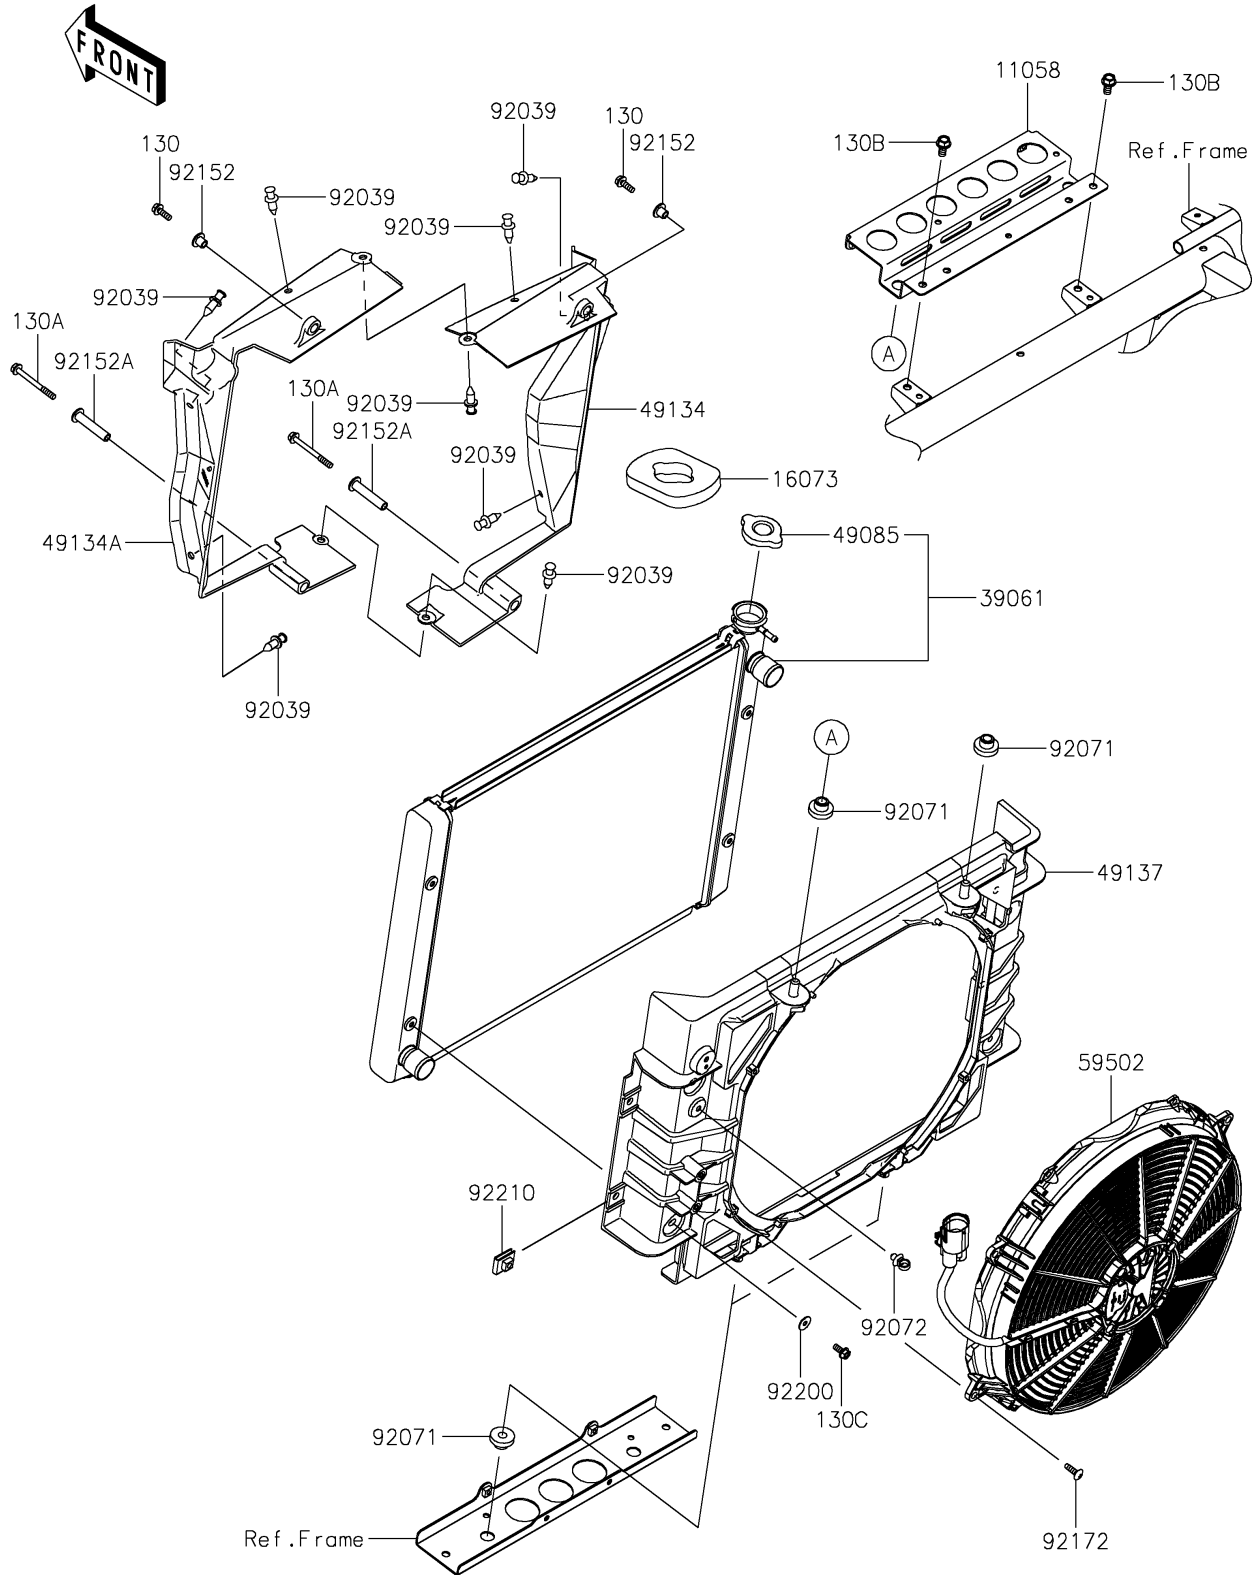

2025 RIDGE® XR DELUXE HVAC

PARTS DIAGRAM

Radiator

E3032

2025 RIDGE® XR DELUXE HVAC

PARTS LIST

Radiator

ITEM NAME	PART NUMBER	QUANTITY
BRACKET,RADIATOR (Ref # 11058)	11058-1410	1
INSULATOR,RADIATOR CAP (Ref # 16073)	16073-0961	1
RADIATOR-ASSY (Ref # 39061)	39061-0860	1
CAP-ASSY-PRESSURE (Ref # 49085)	49085-0005	1
SHROUD,RH (Ref # 49134)	49134-0020	1
SHROUD,LH (Ref # 49134A)	49134-0021	1
SHROUD,FAN (Ref # 49137)	49137-0009	1
FAN-ASSY (Ref # 59502)	59502-0640	1
RIVET (Ref # 92039)	92039-0776	8
GROMMET (Ref # 92071)	92071-0827	4
BAND,OS170-FT7(BLACK) (Ref # 92072)	92072-1414	1
COLLAR (Ref # 92152)	92152-2922	2
COLLAR (Ref # 92152A)	92152-2923	2
SCREW,TAPPING,6X20 (Ref # 92172)	92172-0488	4
WASHER,6.1X18X1.0 (Ref # 92200)	92200-2125	4
NUT (Ref # 92210)	92210-0774	4
BOLT-FLANGED,6X18 (Ref # 130)	130BA0618	2
BOLT-FLANGED,6X60 (Ref # 130A)	130BA0660	2
BOLT-FLANGED,8X16 (Ref # 130B)	130BA0816	2
BOLT-FLANGED,6X14 (Ref # 130C)	130CA0614	4