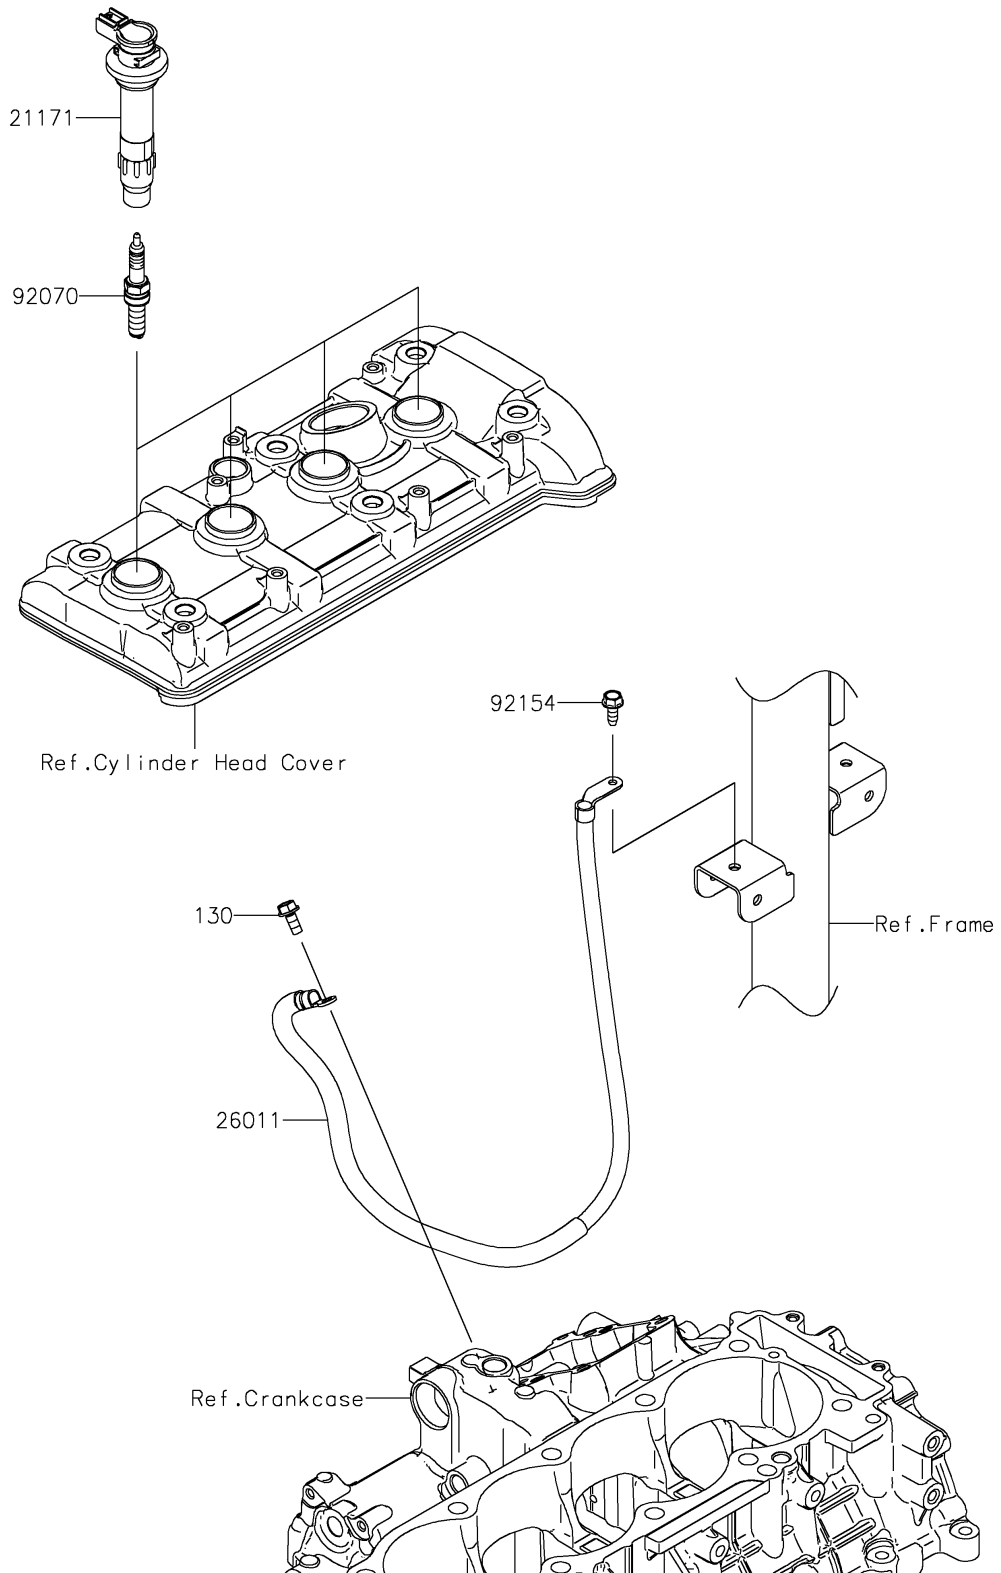

2025 RIDGE® XR DELUXE HVAC

PARTS DIAGRAM

Ignition System

E1830

2025 RIDGE® XR DELUXE HVAC

PARTS LIST

Ignition System

ITEM NAME	PART NUMBER	QUANTITY
COIL-ASSY-IGNITION (Ref # 21171)	21171-0751	4
WIRE-LEAD,CRANKCASE-FRAME (Ref # 26011)	26011-2421	1
PLUG-SPARK,LMAR9G(NGK) (Ref # 92070)	92070-0716	4
BOLT,FLANGED,6X16 (Ref # 92154)	92154-0551	1
BOLT-FLANGED,6X14 (Ref # 130)	130BA0614	1