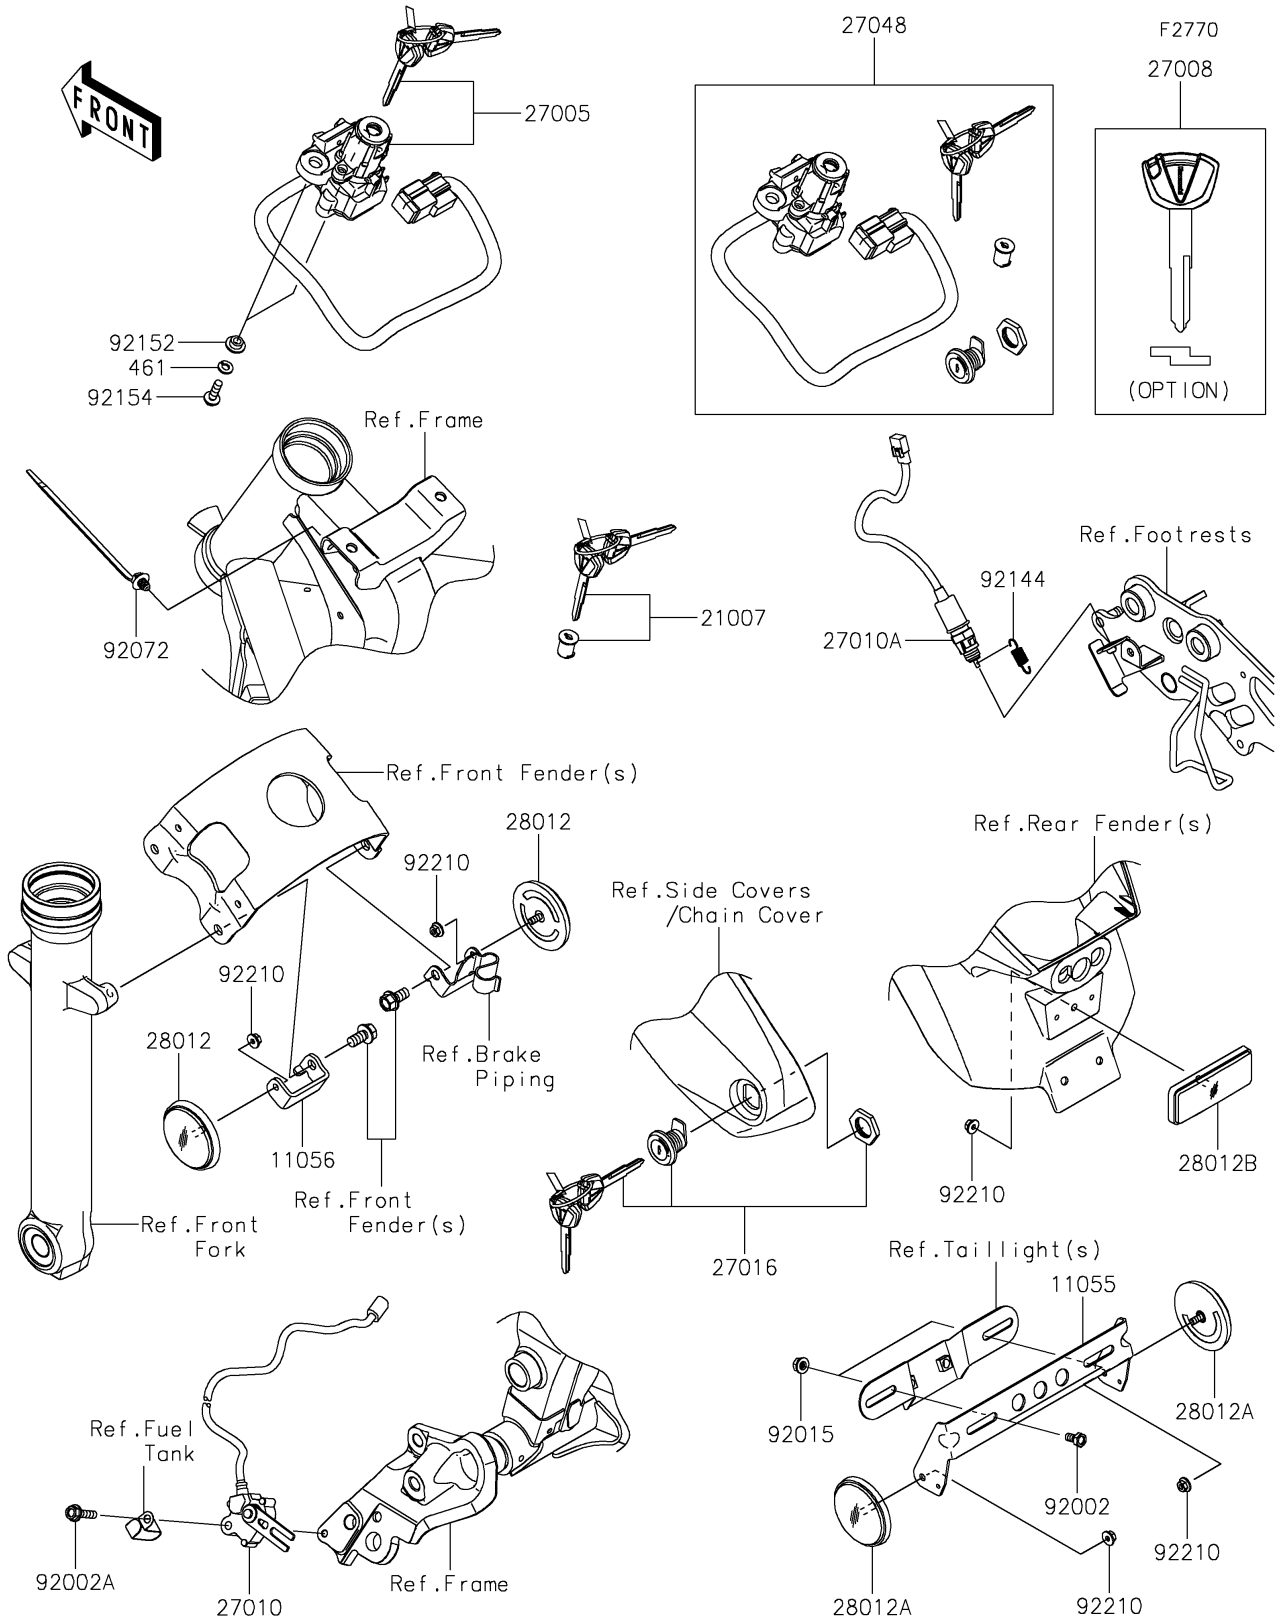

2026 VULCAN® S ABS

PARTS DIAGRAM

Ignition Switch/Locks/Reflectors

2026 VULCAN[®] S ABS

PARTS LIST

Ignition Switch/Locks/Reflectors

ITEM NAME

PART NUMBER

QUANTITY
