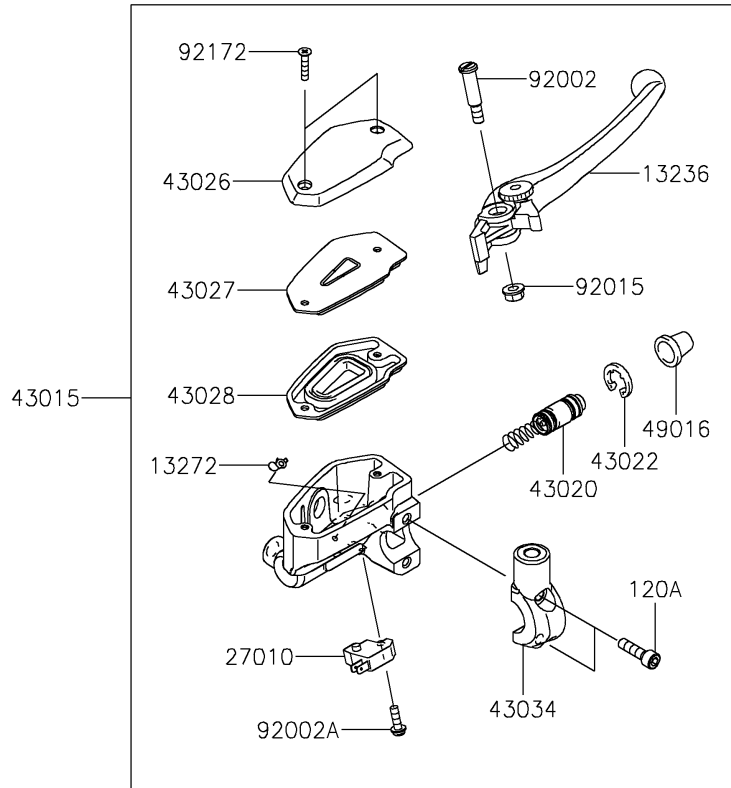

2026 VULCAN® S ABS

PARTS DIAGRAM

Front Master Cylinder

F2291

2026 VULCAN[®] S ABS

PARTS LIST

Front Master Cylinder

ITEM NAME

PART NUMBER

QUANTITY
