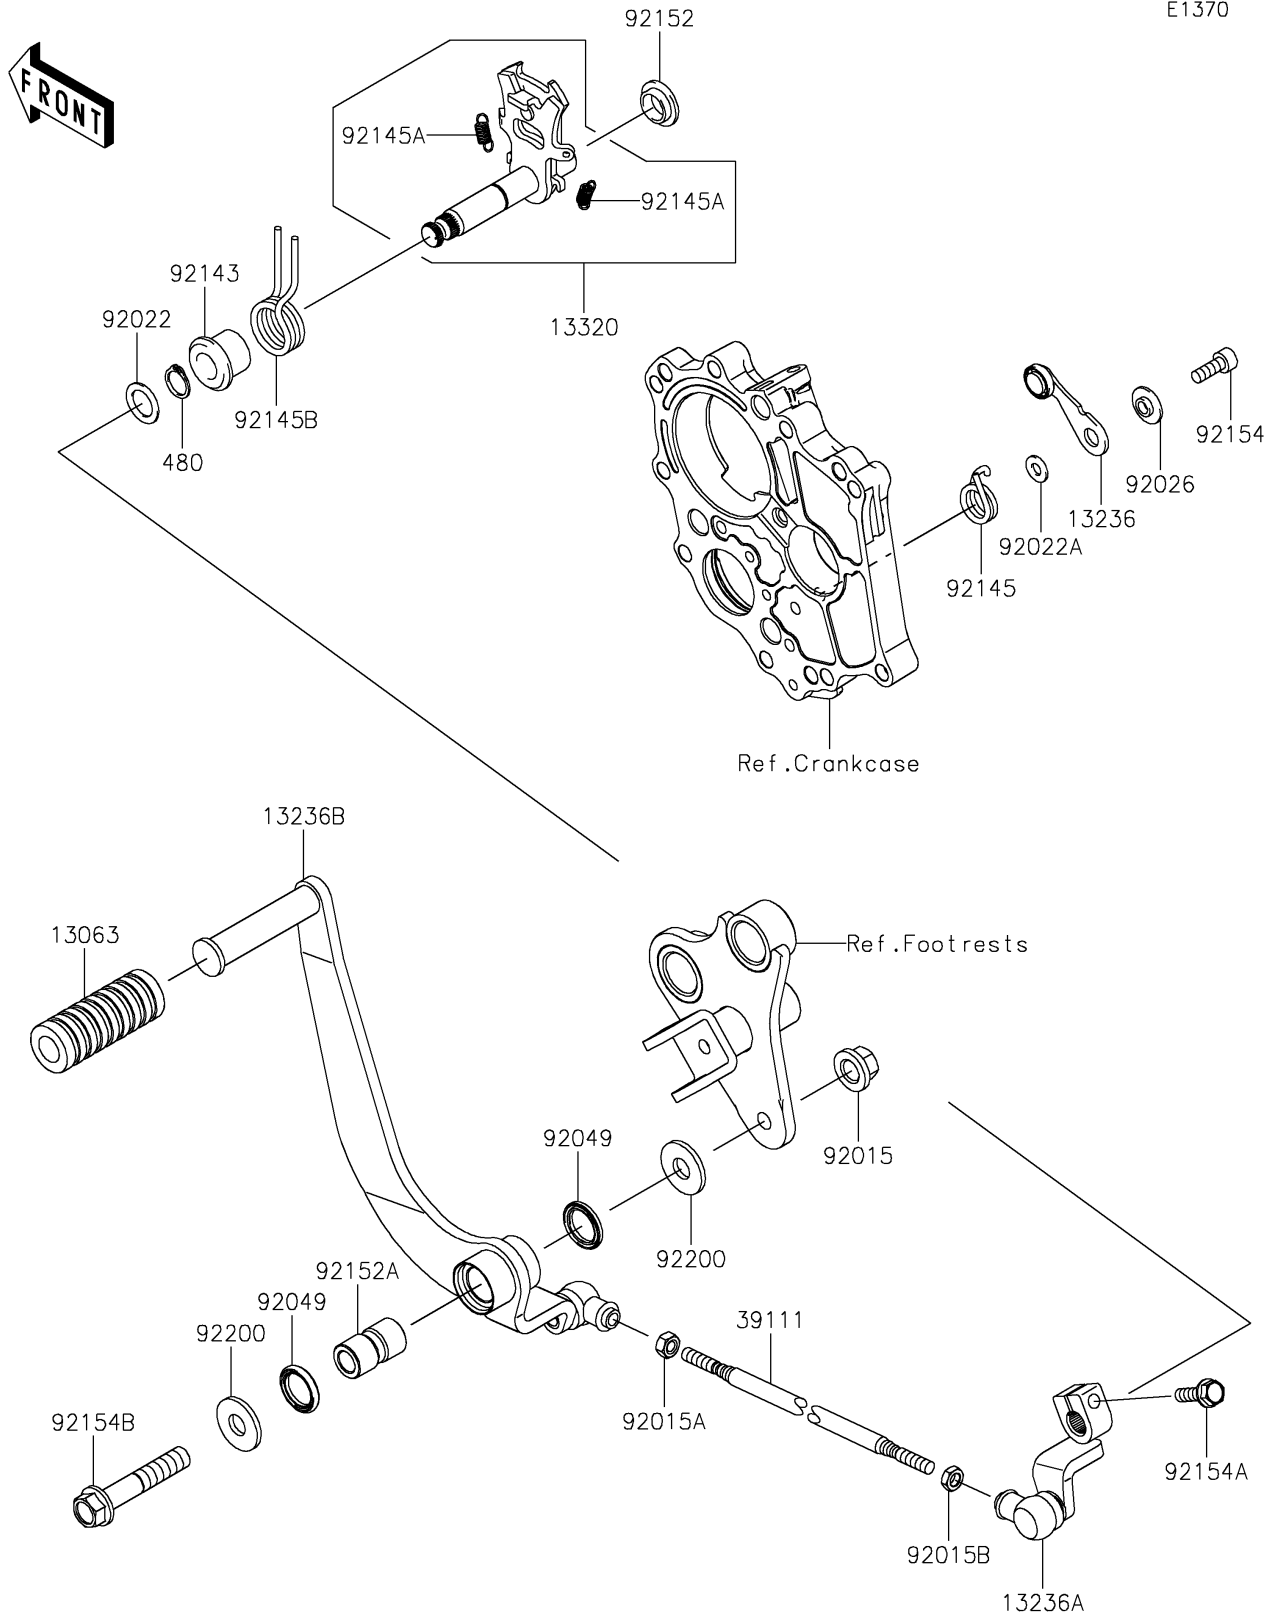

2026 VULCAN® S ABS

PARTS DIAGRAM

Gear Change Mechanism

E1370

2026 VULCAN[®] S ABS

PARTS LIST

Gear Change Mechanism

ITEM NAME

PART NUMBER

QUANTITY
