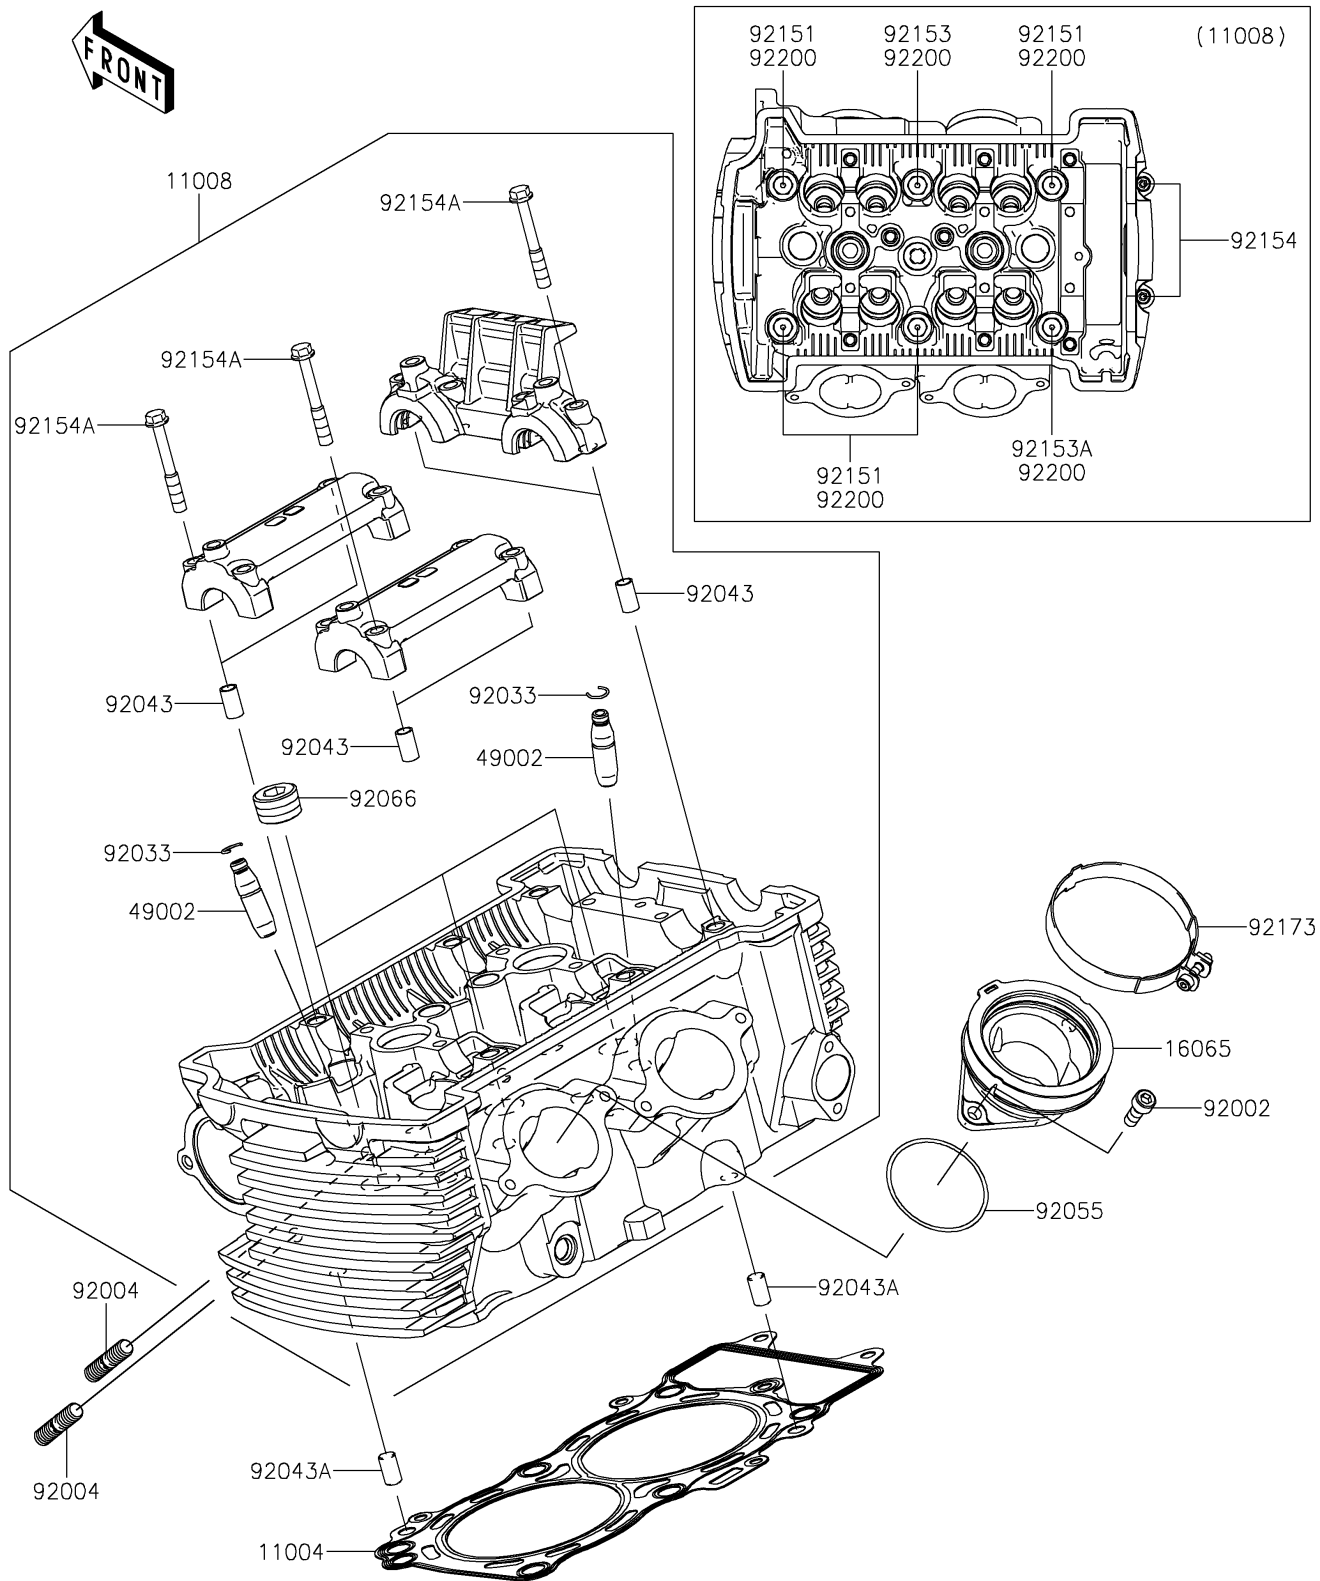

2026 VULCAN® S ABS

PARTS DIAGRAM

Cylinder Head

E1111

2026 VULCAN[®] S ABS

PARTS LIST

Cylinder Head

ITEM NAME

PART NUMBER

QUANTITY
