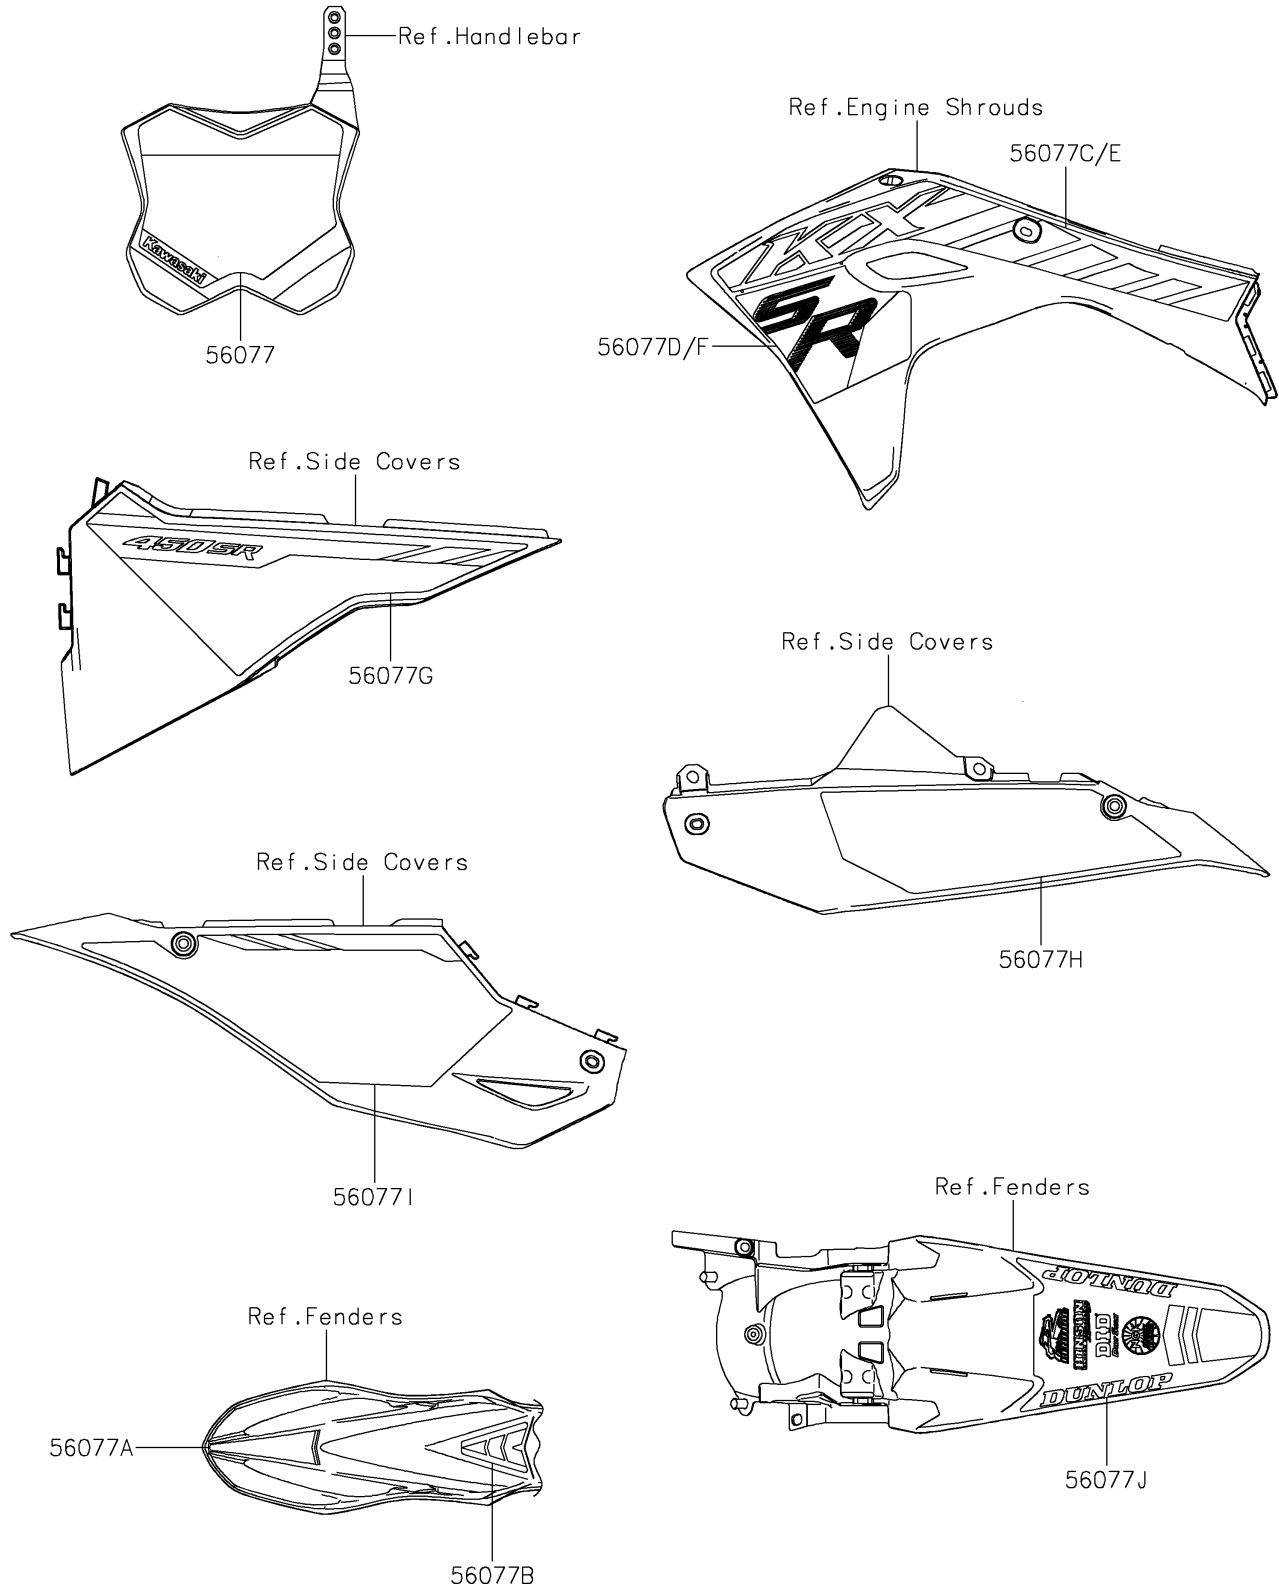

2025 KX™ 450SR

PARTS DIAGRAM

Decals(PSFNN)

F2861

2025 KX™ 450SR

PARTS LIST

Decals(PSFNN)

Kawasaki

Let the Good Times Roll®

ITEM NAME

PART NUMBER

QUANTITY
