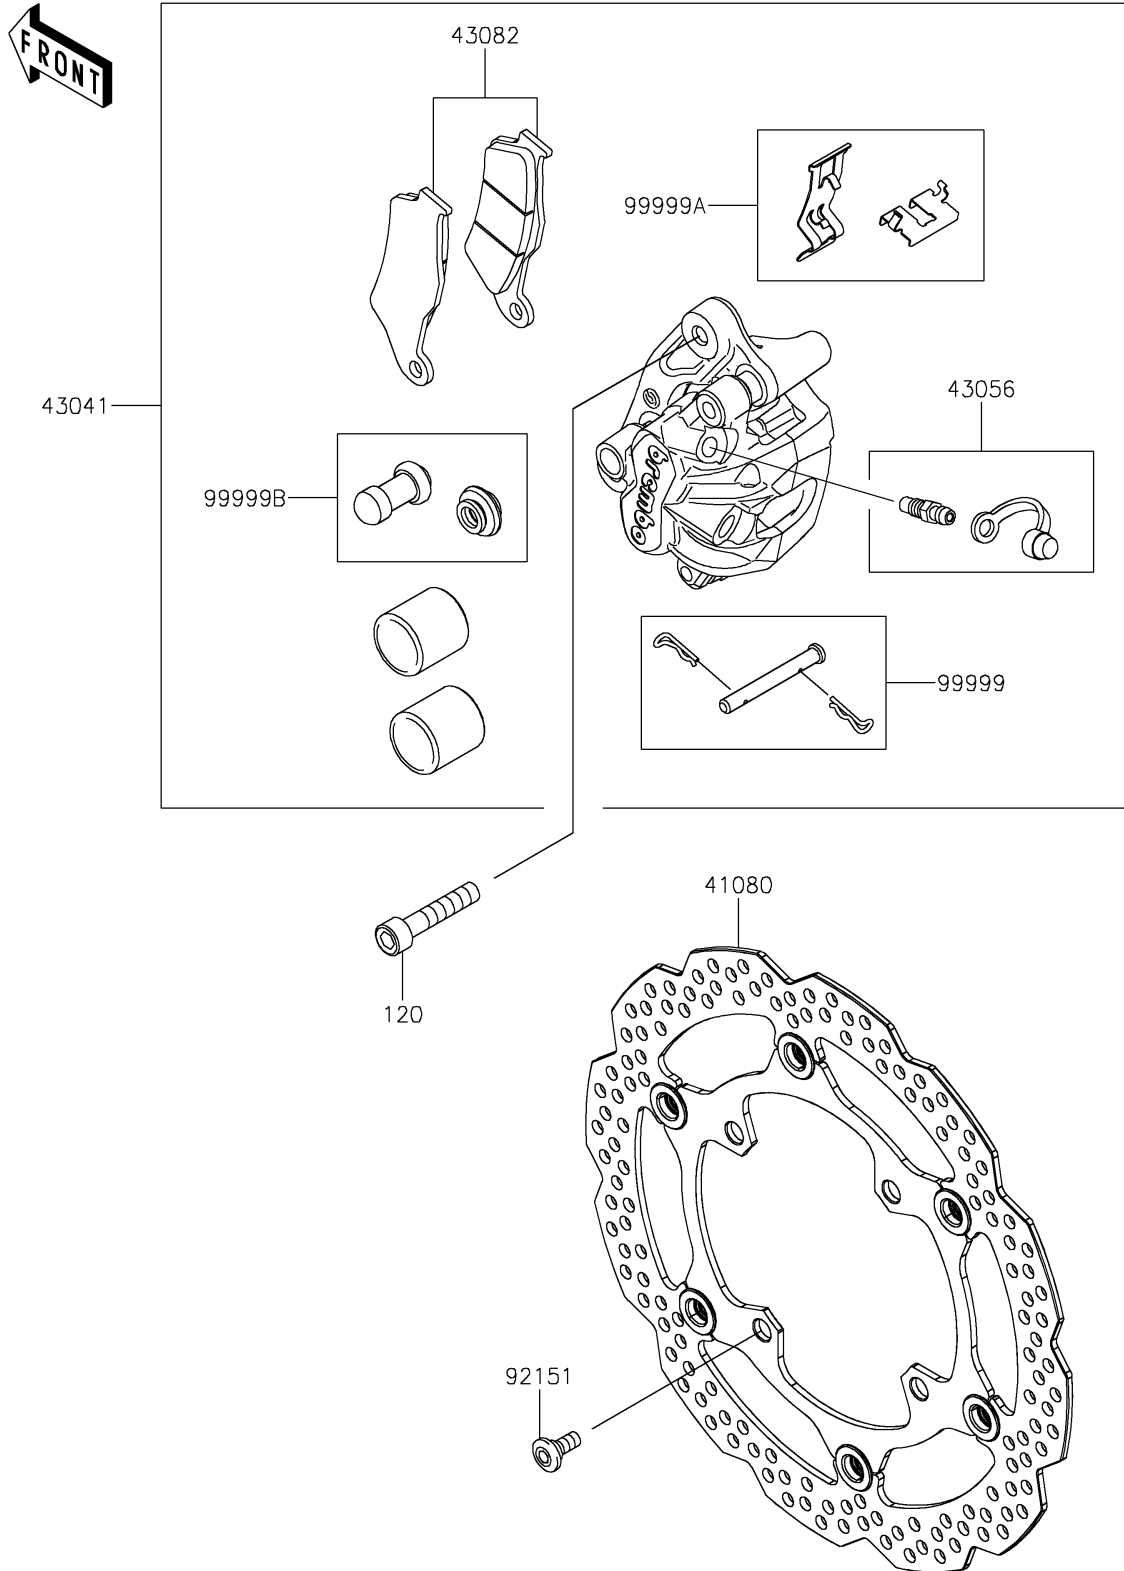

2025 KX™ 450SR

PARTS DIAGRAM

Front Brake

F2292

2025 KX™ 450SR

PARTS LIST

Front Brake

Kawasaki

Let the Good Times Roll®

ITEM NAME

PART NUMBER

QUANTITY
