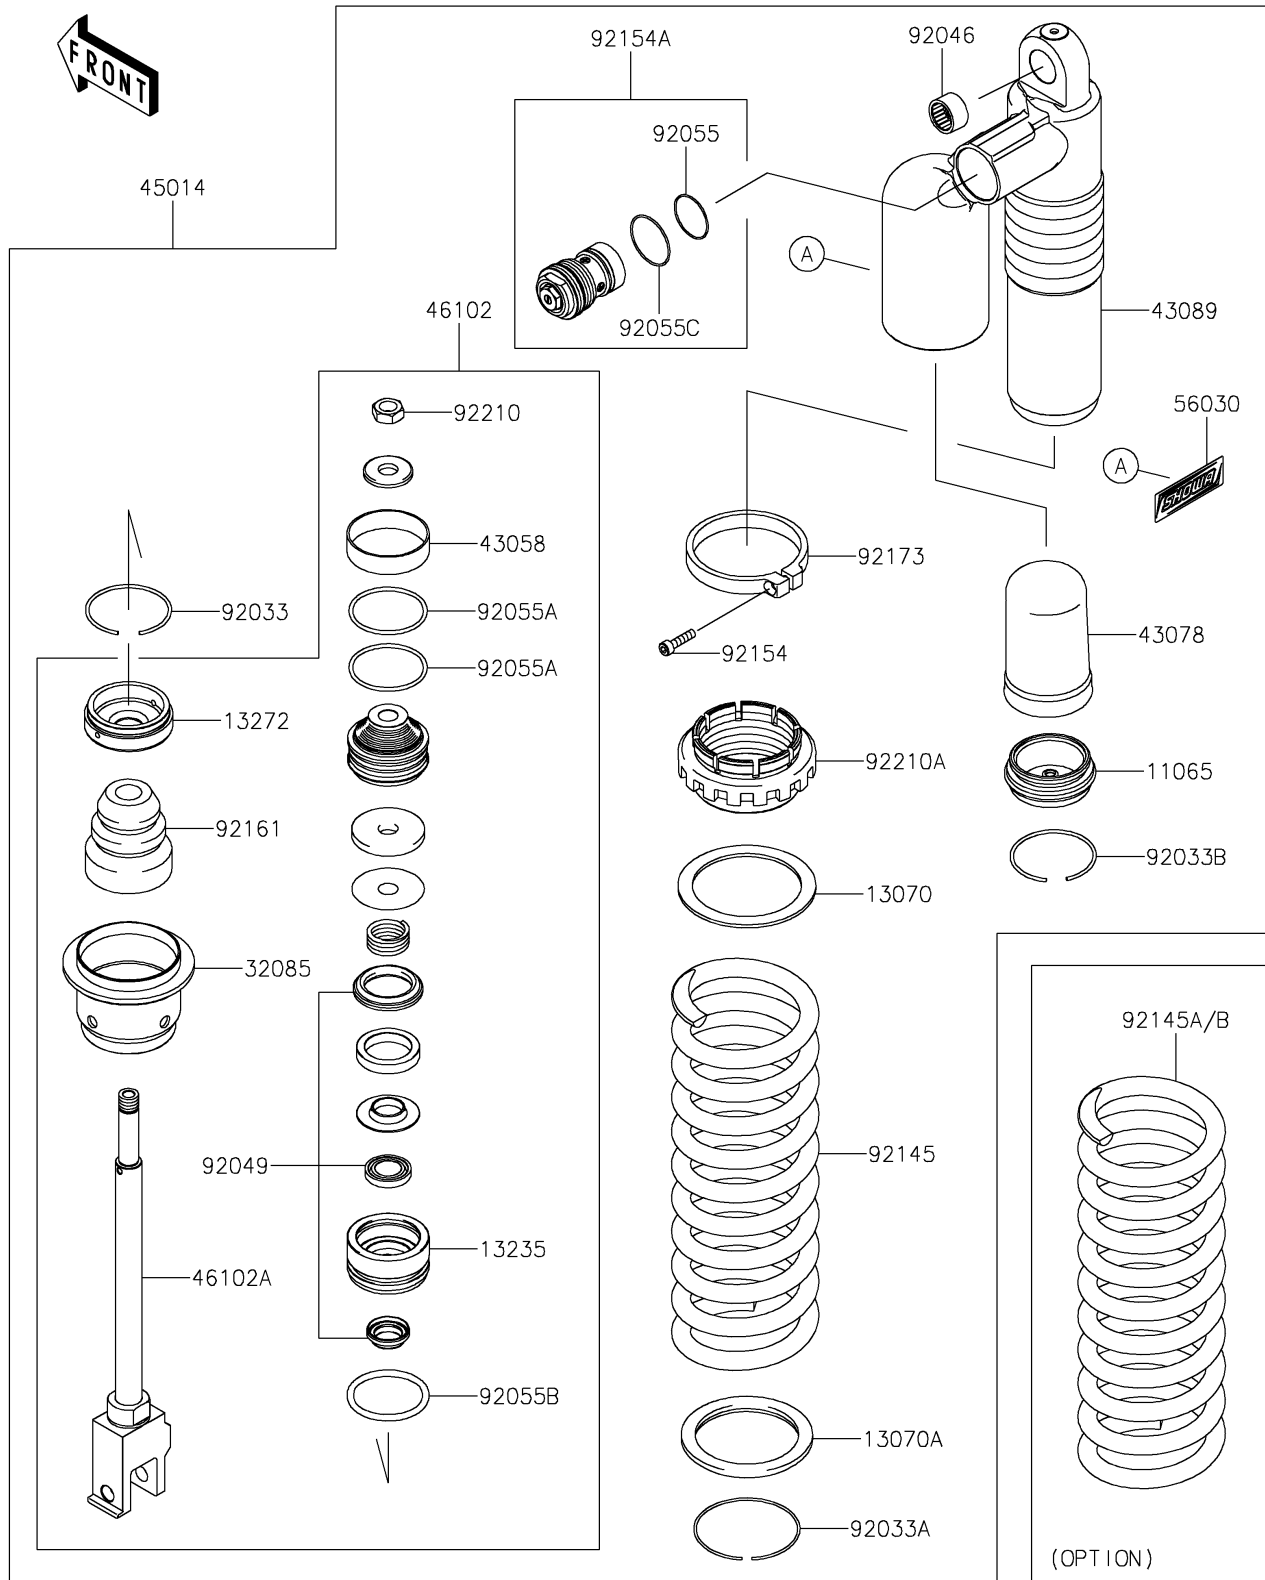

2025 KX™ 450SR

PARTS DIAGRAM

Shock Absorber(s)

F2280

2025 KX™ 450SR

PARTS LIST

Shock Absorber(s)

ITEM NAME

PART NUMBER

QUANTITY
