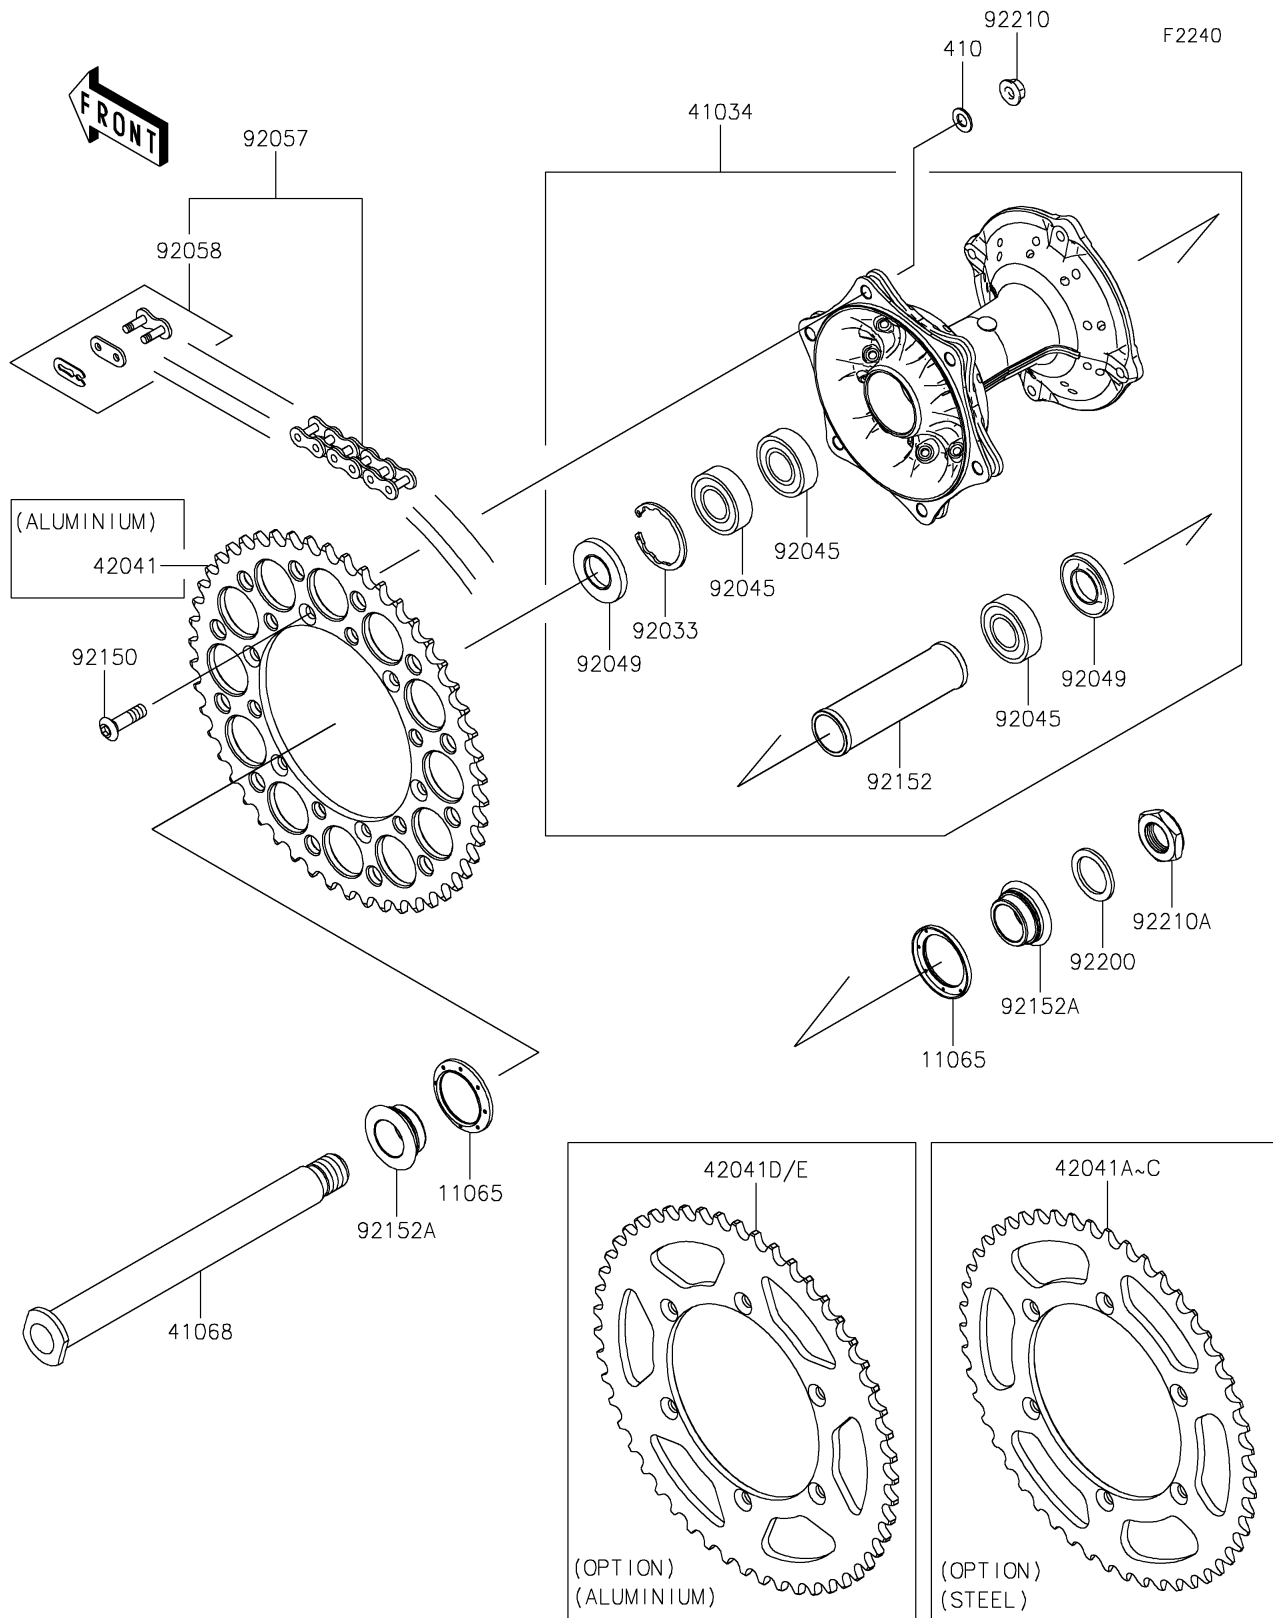

2025 KX™ 450SR

PARTS DIAGRAM

Rear Hub

2025 KX™ 450SR

PARTS LIST

Rear Hub

Kawasaki

Let the Good Times Roll®

ITEM NAME

PART NUMBER

QUANTITY
