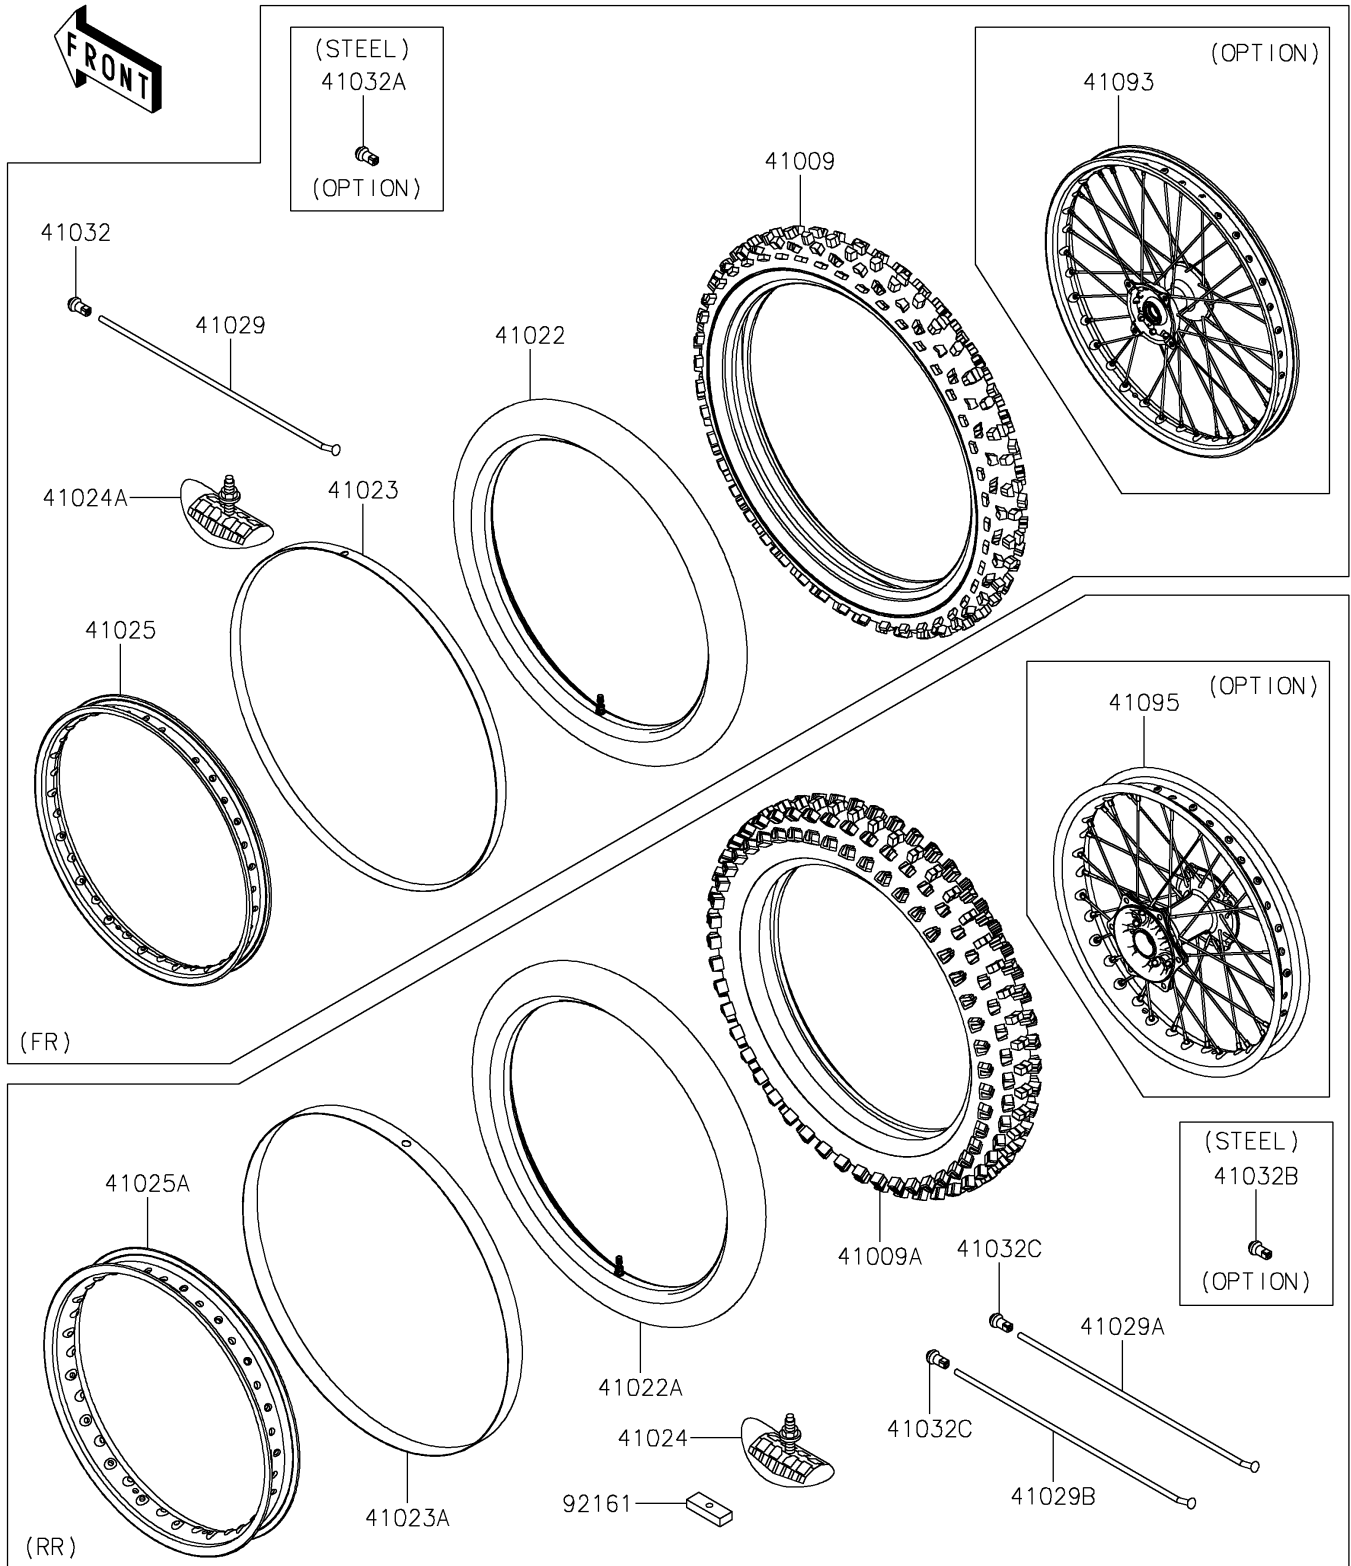

2025 KX™ 450SR

PARTS DIAGRAM

Wheels/Tires

F2210

2025 KX™ 450SR

PARTS LIST

Wheels/Tires

Kawasaki

Let the Good Times Roll®

ITEM NAME

PART NUMBER

QUANTITY
