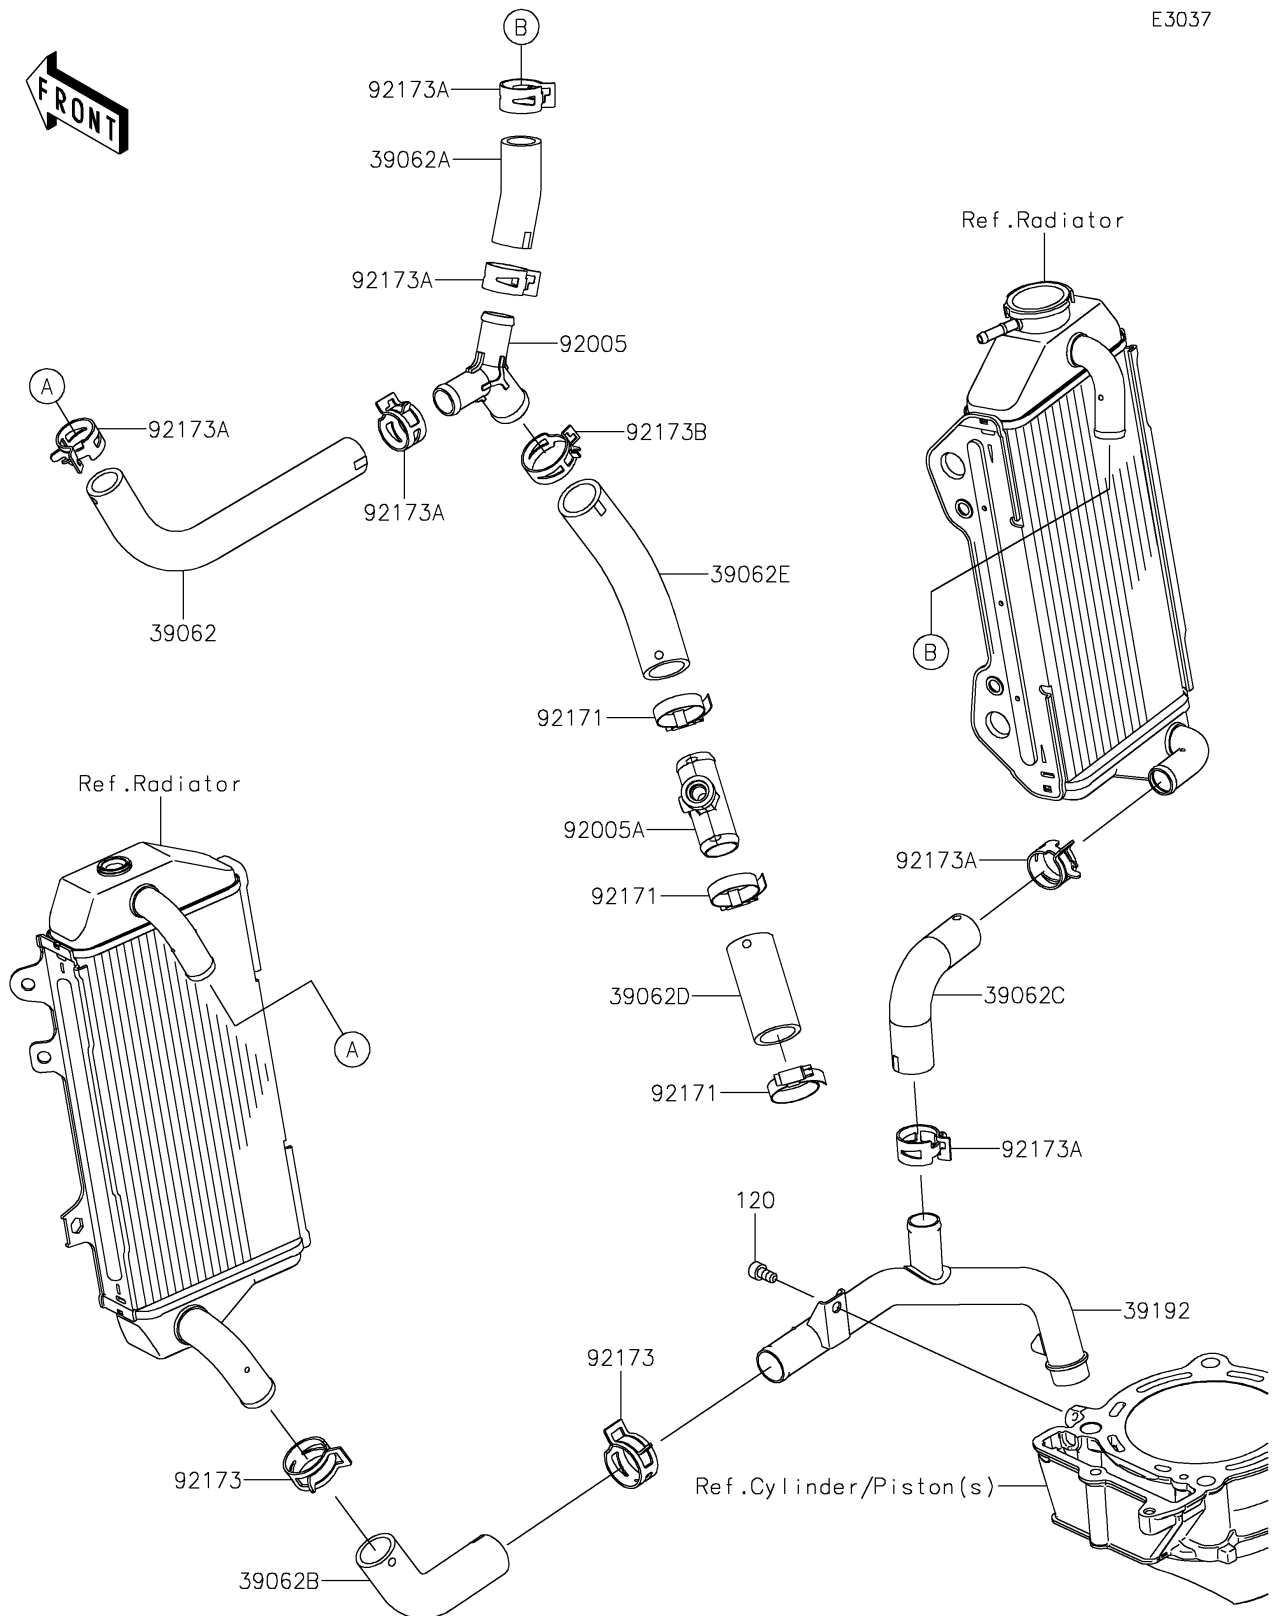

2025 KX™ 450SR

PARTS DIAGRAM

Water Pipe

E3037

2025 KX™ 450SR

PARTS LIST

Water Pipe

ITEM NAME

PART NUMBER

QUANTITY
