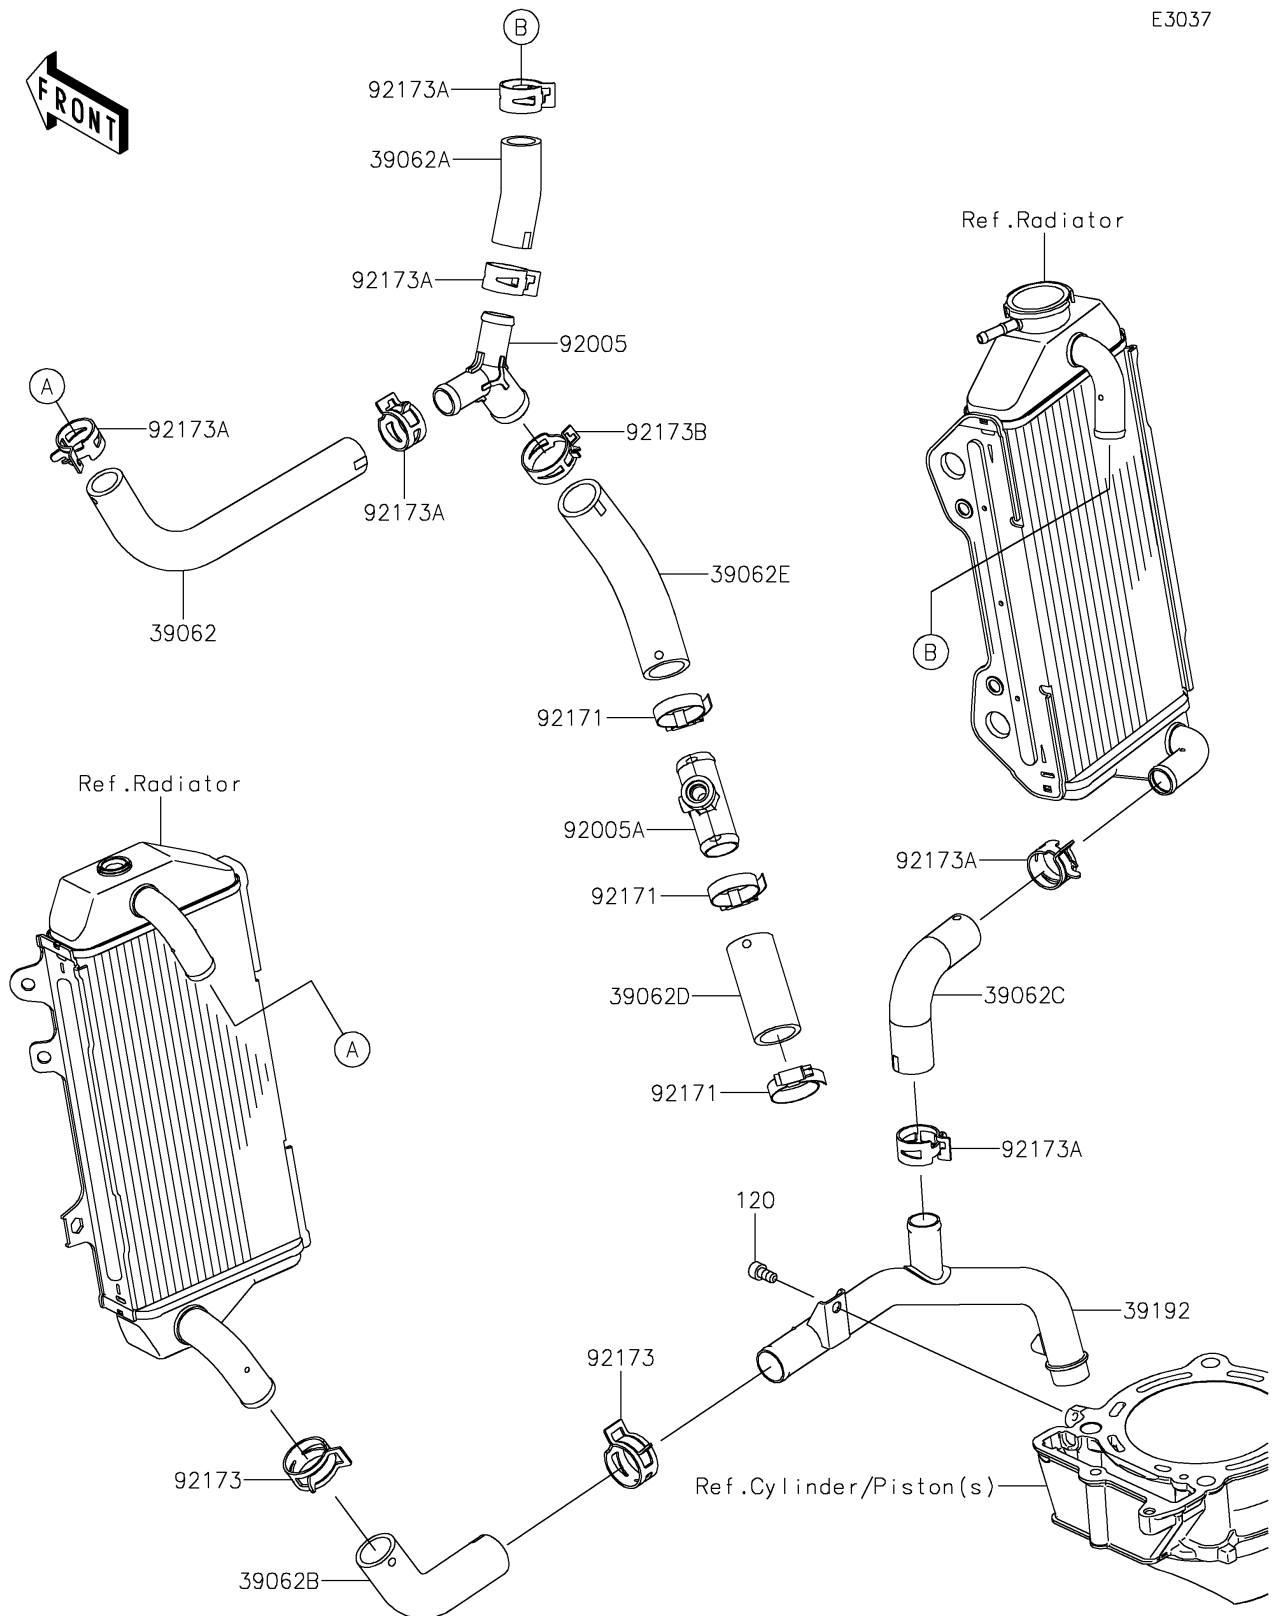

2025 KX™ 450SR

PARTS DIAGRAM

Water Pipe

E3037

2025 KX™ 450SR

PARTS LIST

Water Pipe

ITEM NAME	PART NUMBER	QUANTITY
HOSE-COOLING,RAD.LH UPP-FIT. (Ref # 39062)	39062-0707	1
HOSE-COOLING,RAD.RH UPP-FIT. (Ref # 39062A)	39062-0933	1
HOSE-COOLING,RAD.LH LWR-FIT. (Ref # 39062B)	39062-1939	1
HOSE-COOLING,RAD.RH LWR-FIT. (Ref # 39062C)	39062-1940	1
HOSE-COOLING,CYL.HEAD-RAD (Ref # 39062D)	39062-1942	1
HOSE-COOLING,CYL.HEAD-RAD (Ref # 39062E)	39062-1943	1
PIPE-WATER (Ref # 39192)	39192-0724	1
FITTING,3WAY (Ref # 92005)	92005-0902	1
FITTING,WATER TEMP SENSOR (Ref # 92005A)	92005-1463	1
CLAMP (Ref # 92171)	92171-0179	3
CLAMP (Ref # 92173)	92173-1416	2
CLAMP (Ref # 92173A)	92173-1417	6
CLAMP (Ref # 92173B)	92173-1464	1
BOLT-SOCKET,6X12 (Ref # 120)	120CB0612	1