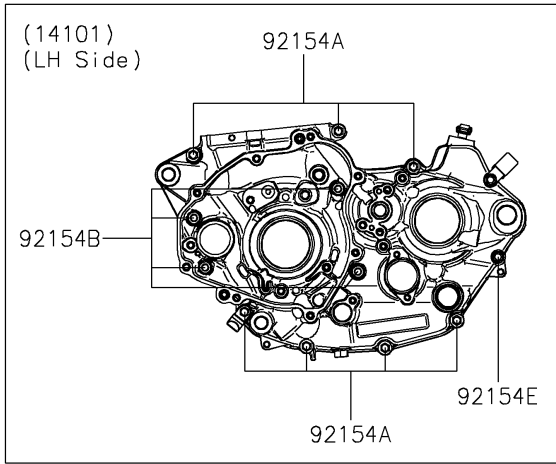

2025 KX™ 450SR

PARTS DIAGRAM

Crankcase

E1411

2025 KX™ 450SR

PARTS LIST

Crankcase

Kawasaki

Let the Good Times Roll®

ITEM NAME

PART NUMBER

QUANTITY
