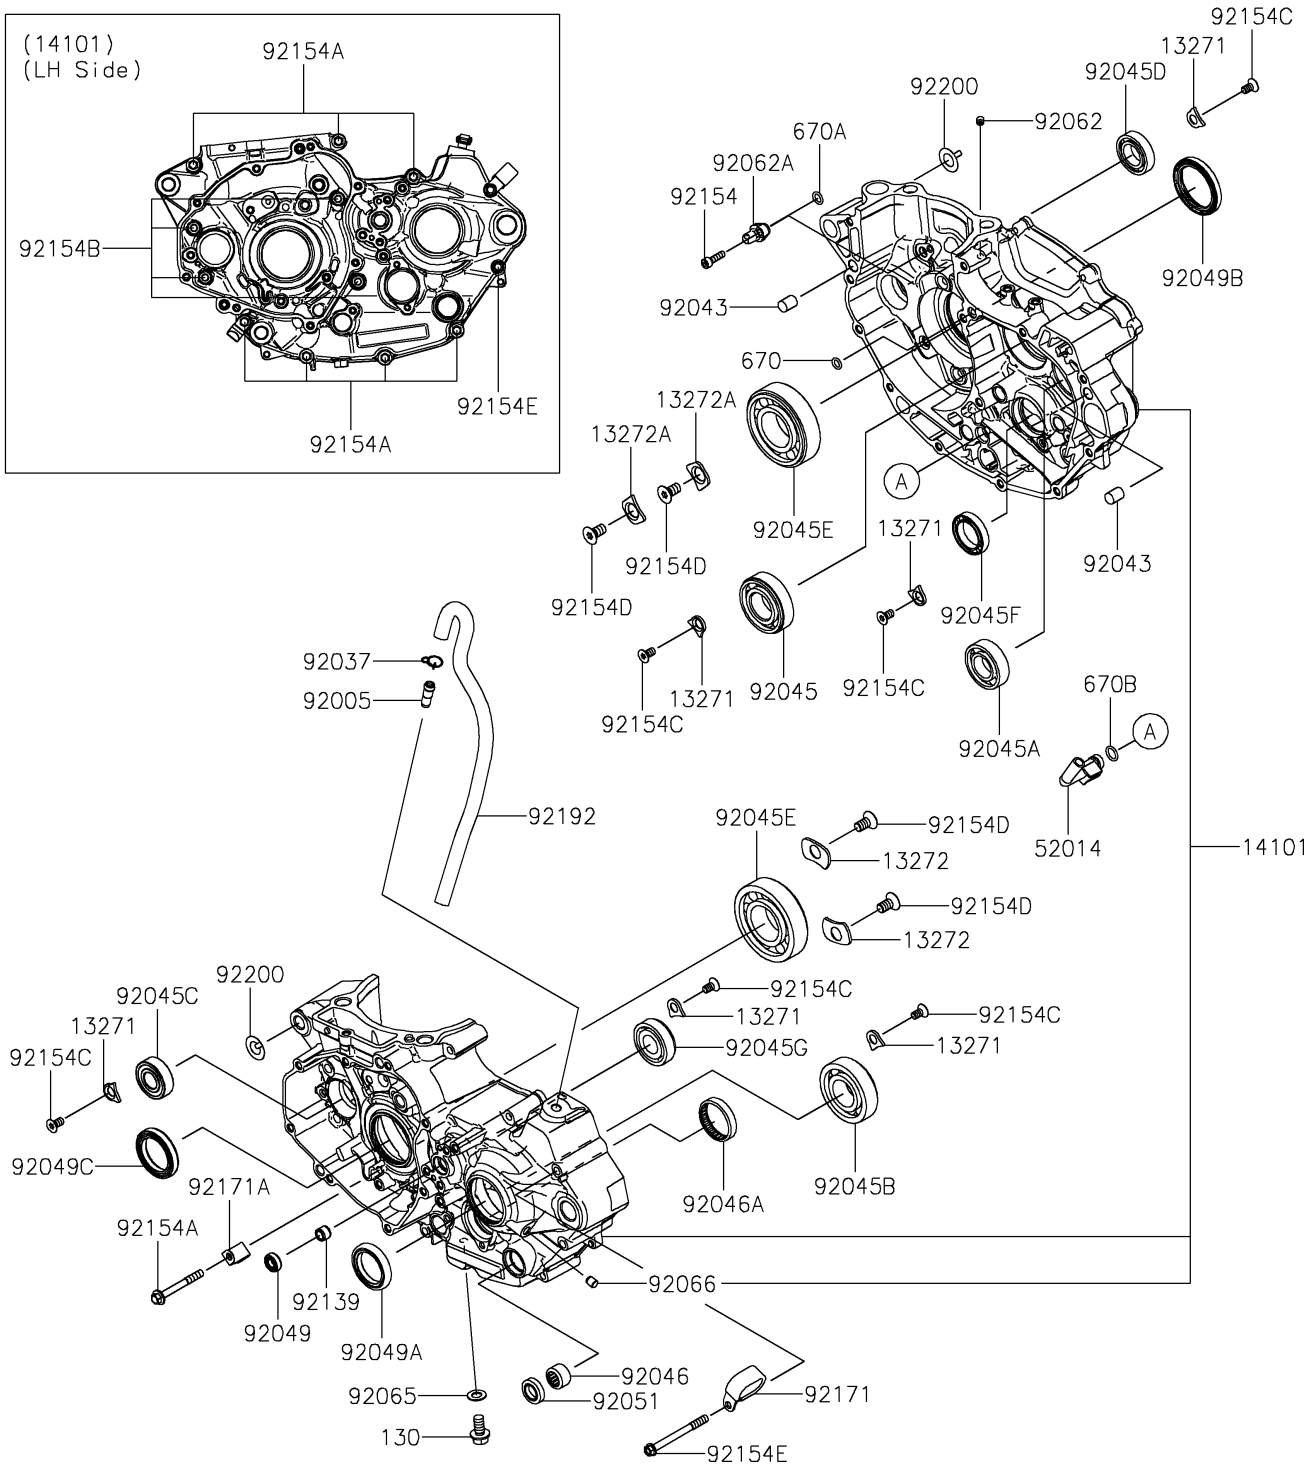

2025 KX™ 450SR

PARTS DIAGRAM

Crankcase

E1411

2025 KX™ 450SR

PARTS LIST

Crankcase

Kawasaki

Let the Good Times Roll®

ITEM NAME

PART NUMBER

QUANTITY
