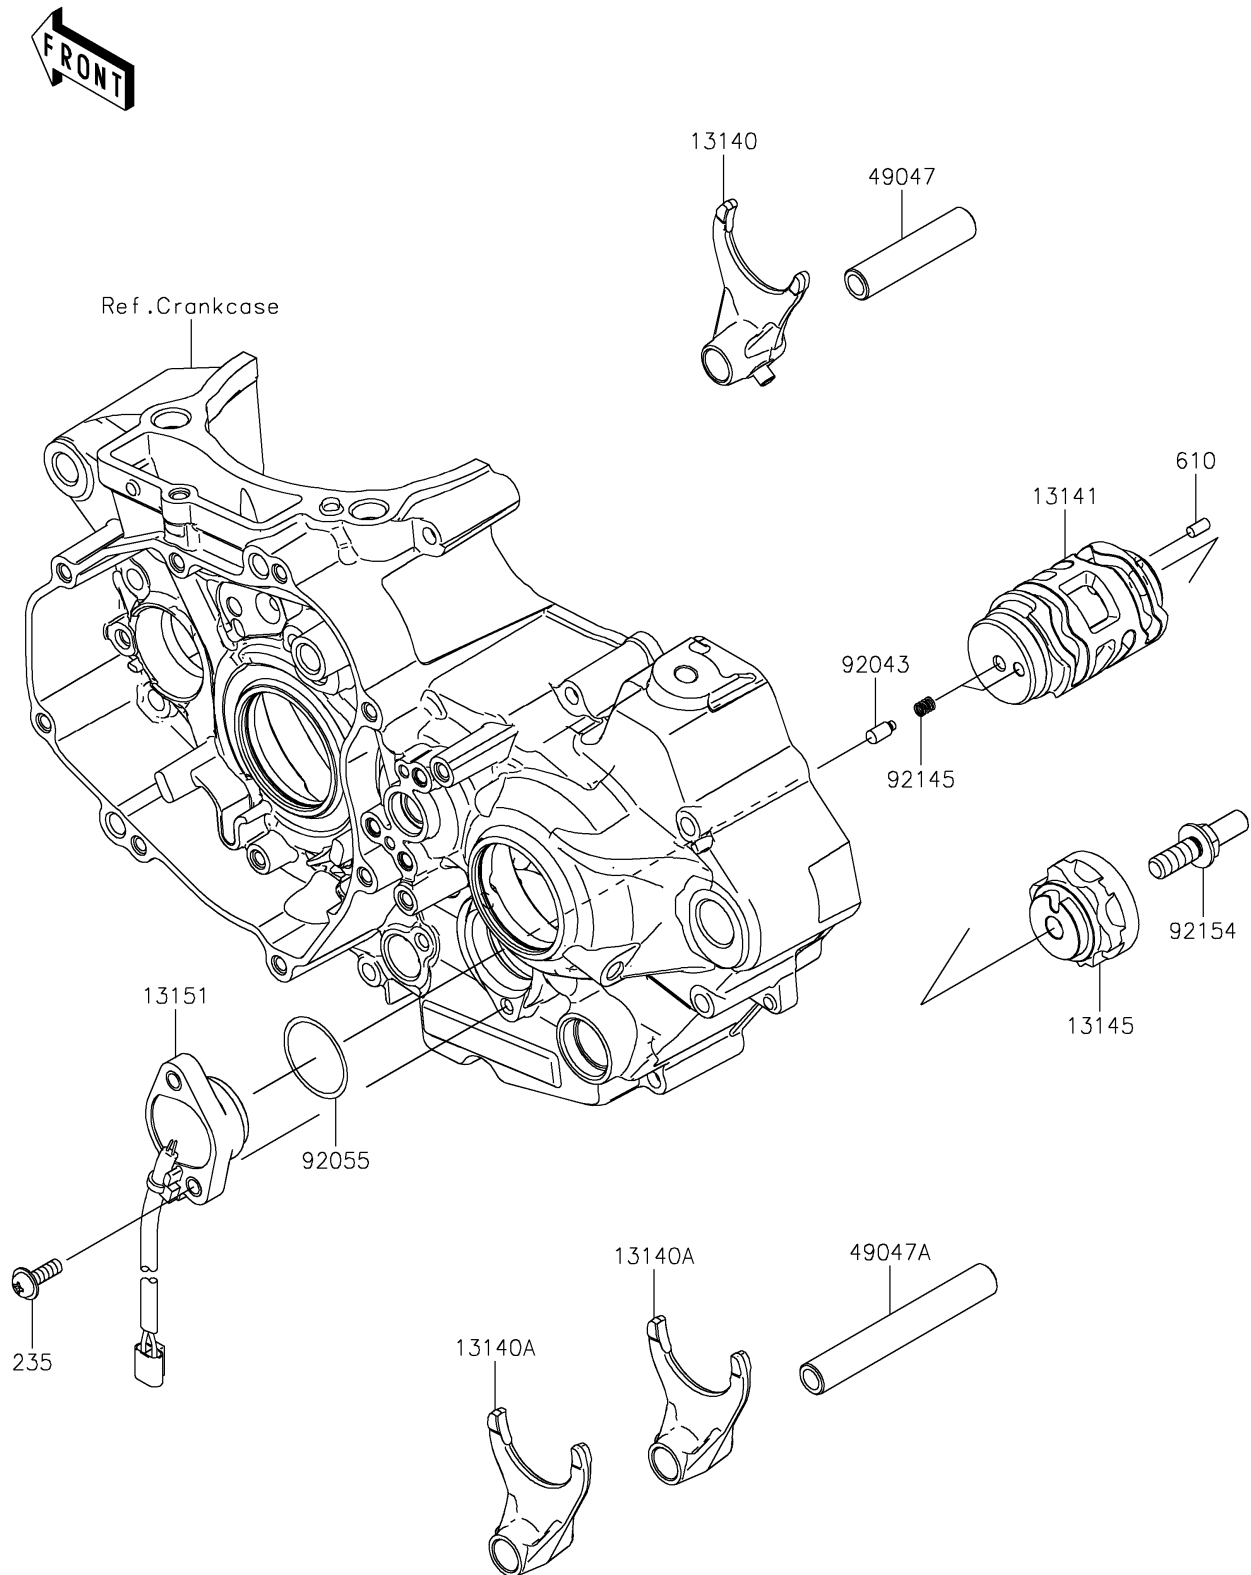

2025 KX™ 450SR

PARTS DIAGRAM

Gear Change Drum/Shift Fork(s)

E1362

2025 KX™ 450SR

PARTS LIST

Gear Change Drum/Shift Fork(s)

ITEM NAME

PART NUMBER

QUANTITY
