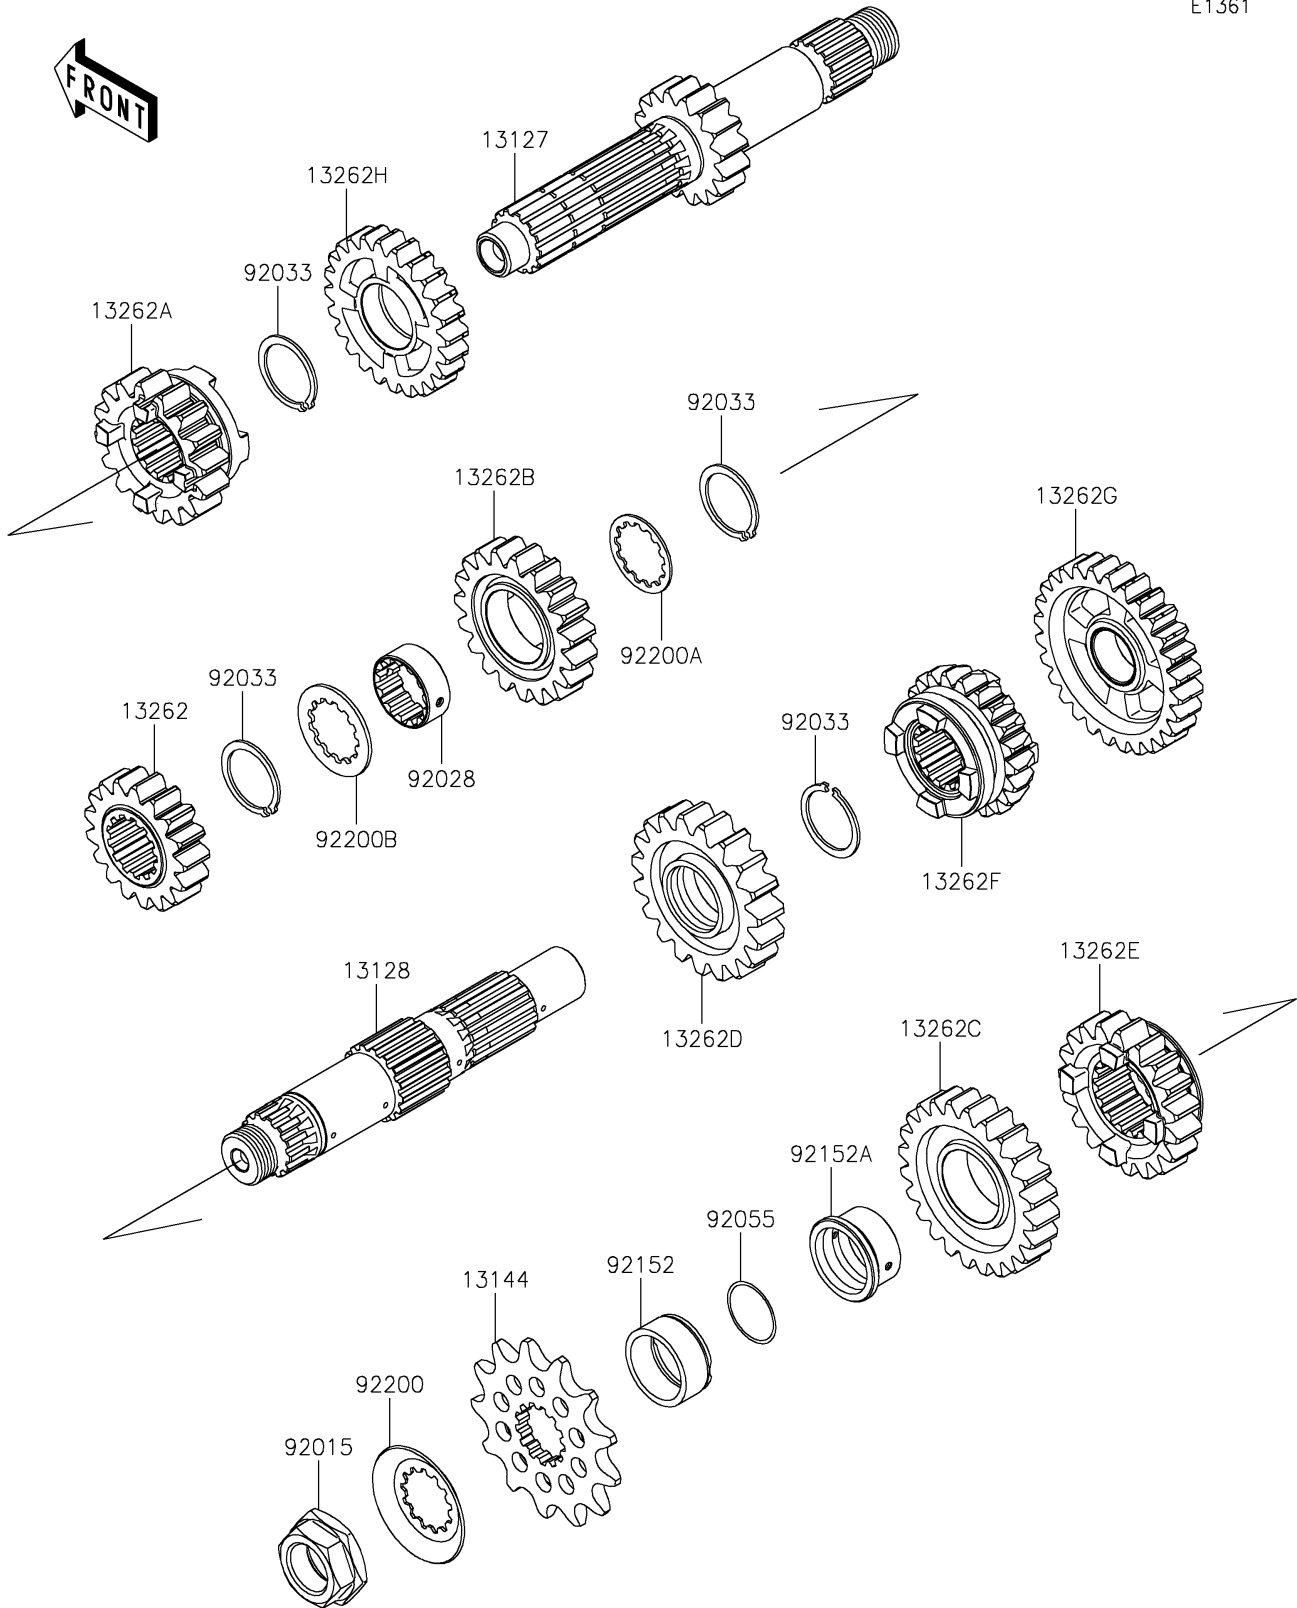

2025 KX™ 450SR

PARTS DIAGRAM

Transmission

E1361

2025 KX™ 450SR

PARTS LIST

Transmission

ITEM NAME	PART NUMBER	QUANTITY
SHAFT-TRANSMISSION INPUT (Ref # 13127)	13127-0703	1
SHAFT-TRANSMISSION OUTPUT (Ref # 13128)	13128-0716	1
SPROCKET-OUTPUT,13T (Ref # 13144)	13144-0063	1
GEAR,INPUT 2ND,17T (Ref # 13262)	13262-1557	1
GEAR,INPUT 3RD,16T (Ref # 13262A)	13262-1558	1
GEAR,INPUT 4TH,19T (Ref # 13262B)	13262-1559	1
GEAR,OUTPUT 2ND,24T (Ref # 13262C)	13262-1561	1
GEAR,OUTPUT 3RD,19T (Ref # 13262D)	13262-1562	1
GEAR,OUTPUT 4TH,19T (Ref # 13262E)	13262-1563	1
GEAR,OUTPUT 5TH,21T (Ref # 13262F)	13262-1564	1
GEAR,OUTPUT LOW,28T (Ref # 13262G)	13262-1572	1
GEAR,INPUT 5TH,24T (Ref # 13262H)	13262-1675	1
NUT,20MM (Ref # 92015)	92015-1963	1
BUSHING,INPUT TOP GEAR (Ref # 92028)	92028-1857	1
RING-SNAP,25MM (Ref # 92033)	92033-1172	4
RING-O,21.5X1.5 (Ref # 92055)	92055-1293	1
COLLAR,25X30X13.2 (Ref # 92152)	92152-0150	1
COLLAR (Ref # 92152A)	92152-0540	1
WASHER (Ref # 92200)	92200-0390	1
WASHER (Ref # 92200A)	92200-1389	1
WASHER,INPUT (Ref # 92200B)	92200-1524	1