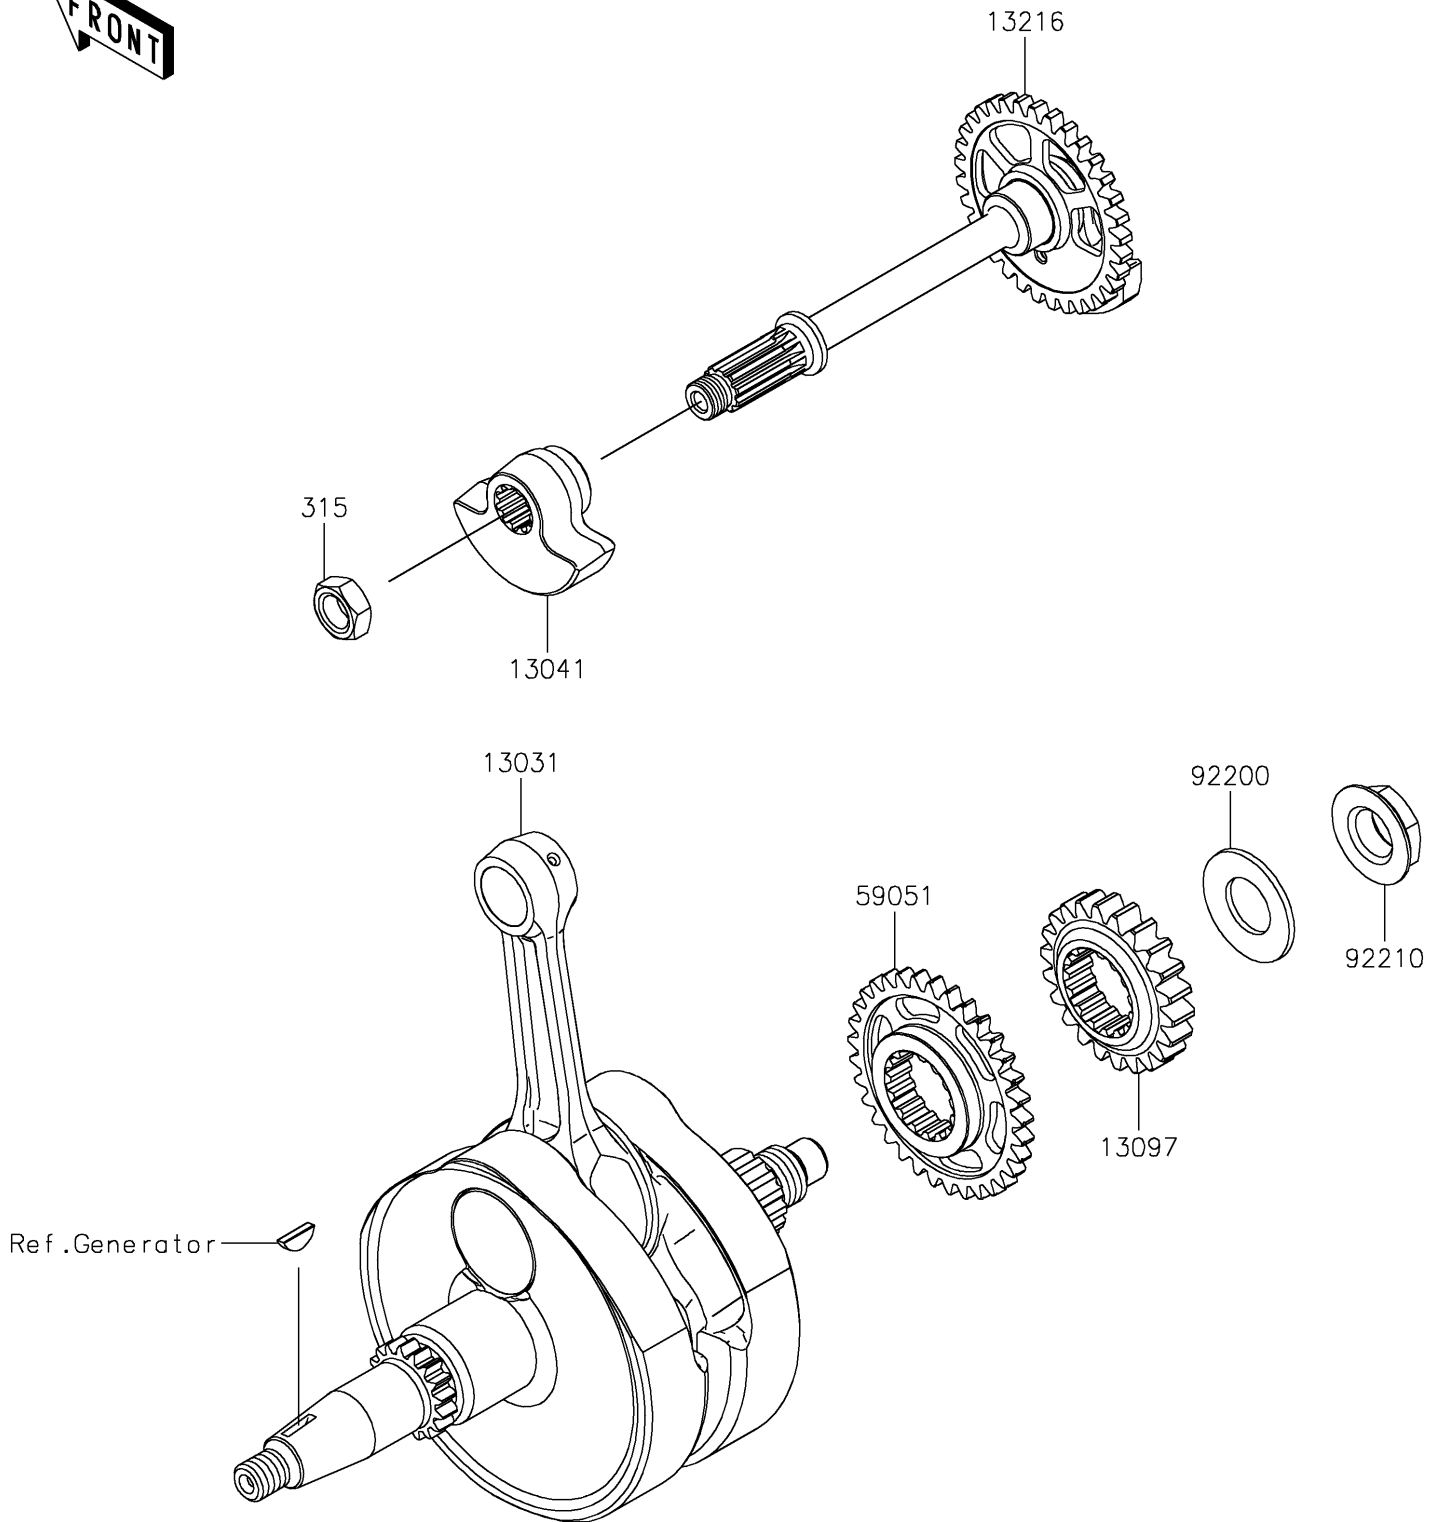

2025 KX™ 450SR

PARTS DIAGRAM

Crankshaft

E1321

2025 KX™ 450SR

PARTS LIST

Crankshaft

Kawasaki

Let the Good Times Roll®

ITEM NAME

PART NUMBER

QUANTITY
