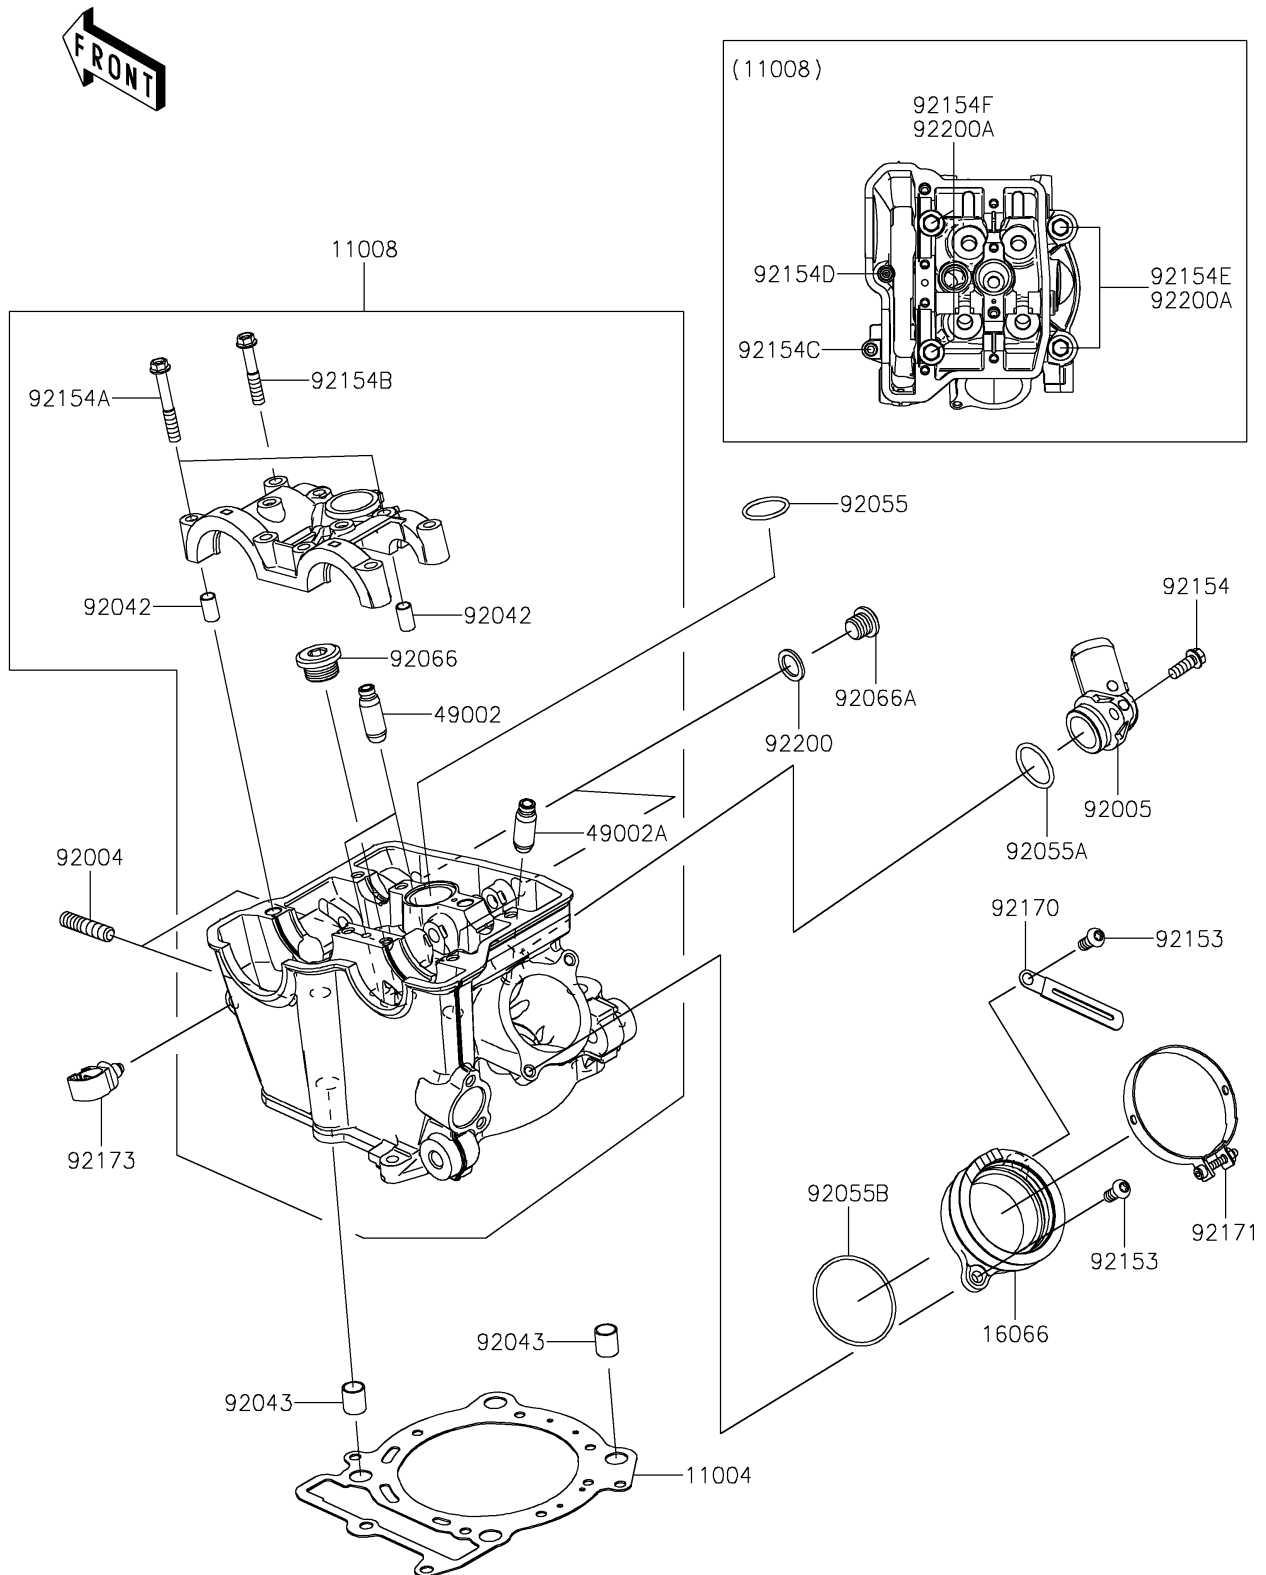

2025 KX™ 450SR

PARTS DIAGRAM

Cylinder Head

E1111

2025 KX™ 450SR

PARTS LIST

Cylinder Head

Kawasaki

Let the Good Times Roll®

ITEM NAME

PART NUMBER

QUANTITY
