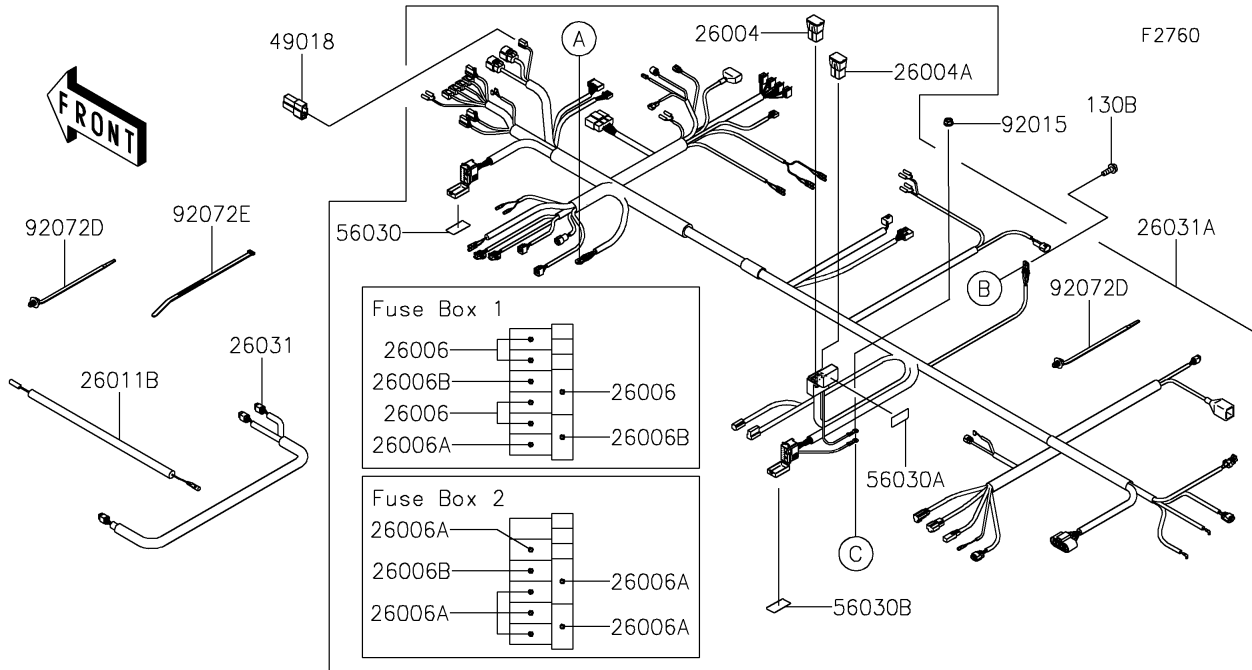

2026 MULE PRO-DXT

PARTS DIAGRAM

Chassis Electrical Equipment

2026 MULE PRO-DXT

PARTS LIST

Chassis Electrical Equipment

ITEM NAME

PART NUMBER

QUANTITY
