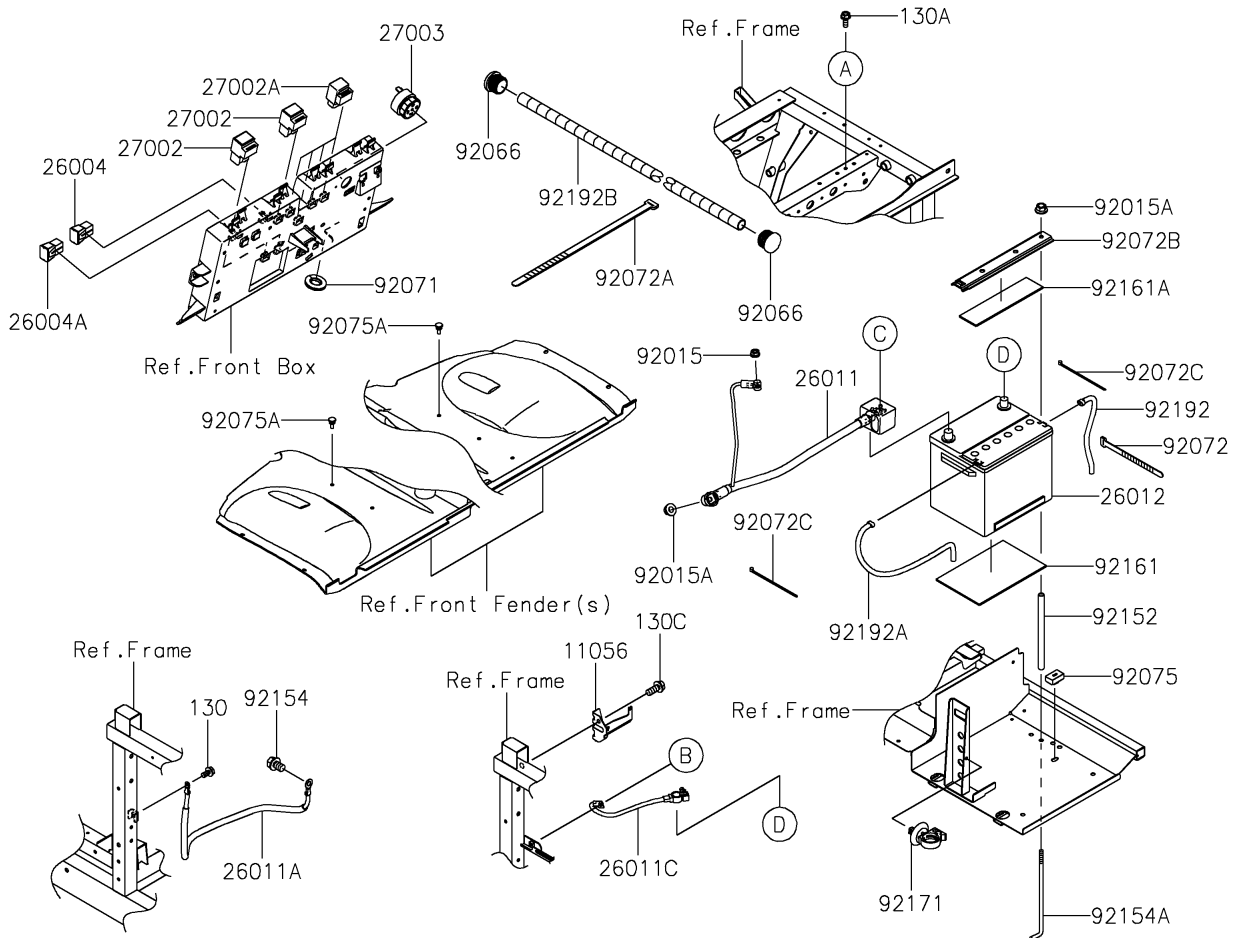

2026 MULE PRO-DXT

PARTS DIAGRAM

Chassis Electrical Equipment

2026 MULE PRO-DXT

PARTS LIST

Chassis Electrical Equipment

ITEM NAME

PART NUMBER

QUANTITY
