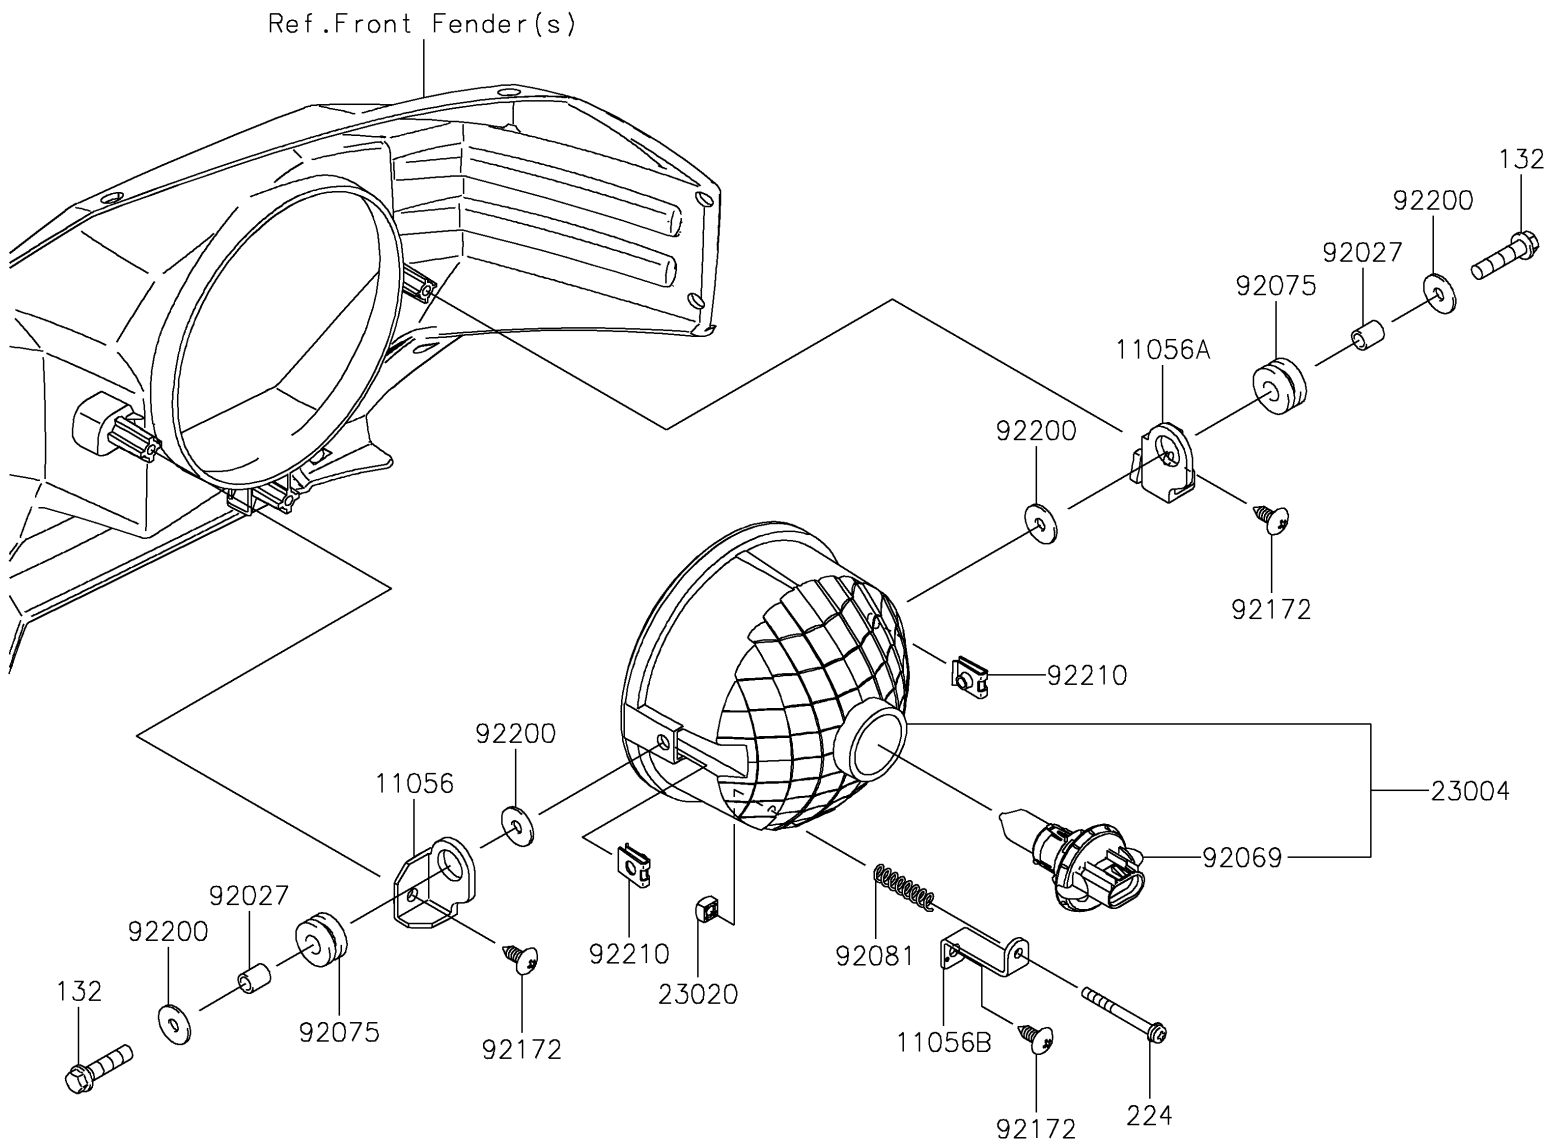

2026 MULE PRO-DXT

PARTS DIAGRAM

Headlight(s)

F2710

2026 MULE PRO-DXT

PARTS LIST

Headlight(s)

ITEM NAME

PART NUMBER

QUANTITY
